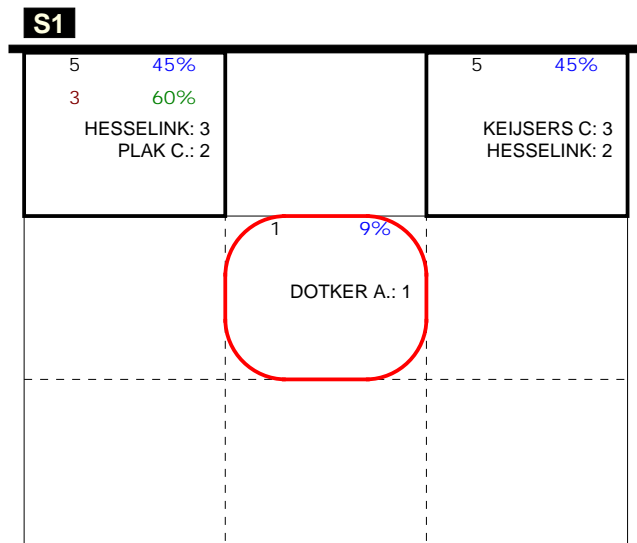

### Zone Chart analysis

NETHERLANDS Jun. 94 | Atk after Rec | Setter in 1 | OR[\* R

Total events    Total events %  
Events #        Events # in %

### Direction Chart analysis

NETHERLANDS Jun. 94 | Atk after Rec | Setter in 1 | OR[\* R #,1][\* R +,1]

**S1** Ind. \*E% N # ## = /  
4 14% 7 2 29% 0 1

100% - H: 100%(7) P: (0) T: (0)

Player	Skill	Type	S	Set	Ind	*E%	Tot	=	%	BP	pS	/	%	BP	pS	-	%	!	%	+	%	#	%	BP	pS
Team	Reception		1		6	70%	10	.	.	.	.	.	.	.	.	3	30%	.	.	2	20%	5	50%	.	.
1 DOCTER D.					6	67%	3	.	.	.	.	.	.	.	.	1	33%	.	.	.	.	2	67%	.	.
2 HESSELINK					6	67%	6	.	.	.	.	.	.	.	.	2	33%	.	.	1	17%	3	50%	.	.
4 LUIJKEN L.					7	100%	1	.	.	.	.	.	.	.	.	.	.	.	.	1	100%	.	.	.	.

### Zone Chart analysis

NETHERLANDS Jun. 94 | Transition | Setter in 1

Total events    Total events %  
Events #        Events # in %