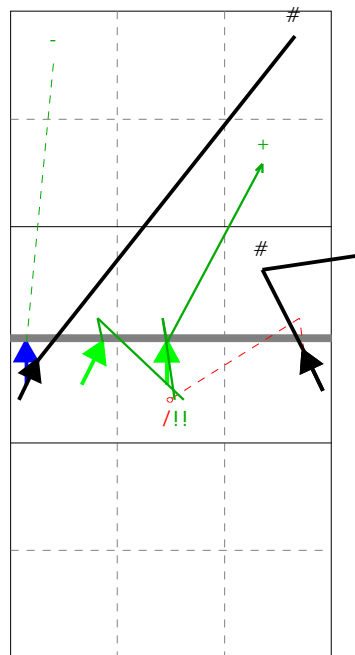

### Zone Chart analysis

NETHERLANDS Jun. 94 | Atk after Rec | Setter in 1 | OR[\* R

Total events    Total events %  
Events #        Events # in %

### Direction Chart analysis

NETHERLANDS Jun. 94 | Atk after Rec | Setter in 1 | OR[\* R #,1][\* R +,1]

**S1** Ind. \*E% N # ## = /  
4 14% 7 2 29% 0 1

100% - H: 100%(7) P: (0) T: (0)

Player	Skill	Type	S	Set	Ind	*E%	Tot	=	%	BP	pS	/	%	BP	pS	-	%	!	%	+	%	#	%	BP	pS
Team	Reception		1		6	70%	10	.	.	.	.	.	.	.	.	3	30%	.	.	2	20%	5	50%	.	.
1 DOCTER D.					6	67%	3	.	.	.	.	.	.	.	.	1	33%	.	.	.	.	2	67%	.	.
2 HESSELINK					6	67%	6	.	.	.	.	.	.	.	.	2	33%	.	.	1	17%	3	50%	.	.
4 LUIJKEN L.					7	100%	1	.	.	.	.	.	.	.	.	.	.	.	.	1	100%	.	.	.	.