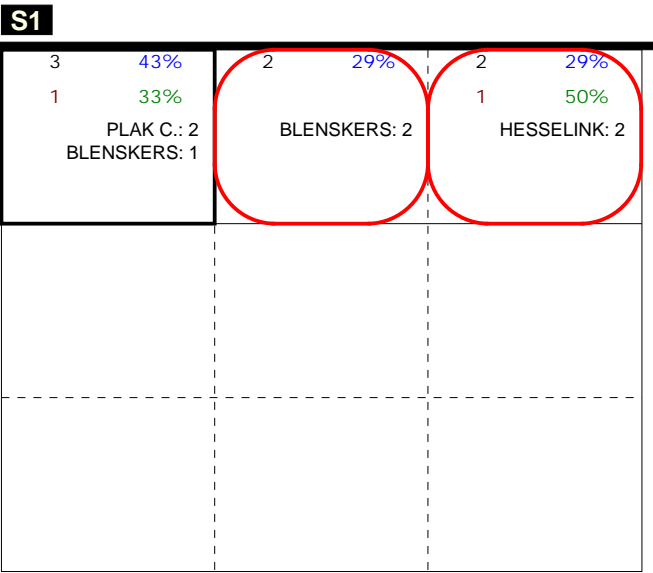

NETHERLANDS Jun. 94	3	29	25	25		79	04/11/20	KVALIFIKACE	Second round
Bulgaria Jun. 94	0	27	22	20		69	15.00.00		Home

# S in 1

### Zone Chart analysis

NETHERLANDS Jun. 94 | Atk after Rec | Setter in 1 | OR[\* R

Total events    Total events %  
Events #        Events # in %