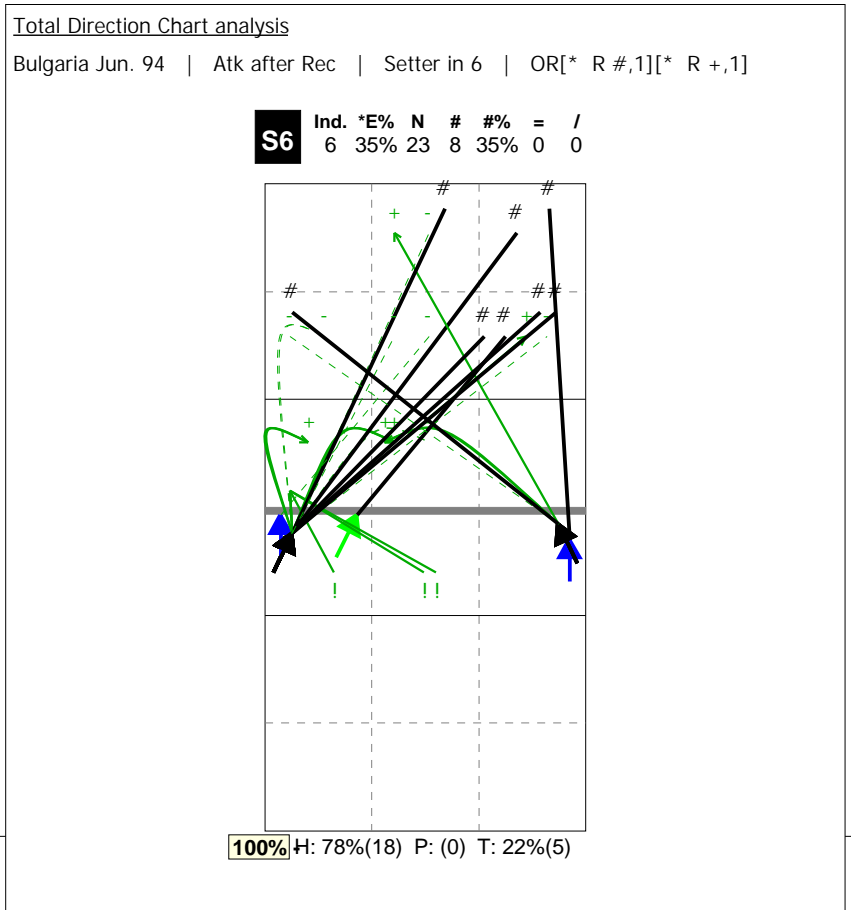

S in 6

Bulgaria Jun. 94 | Player detail | Reception | Setter in 6

Player	Skill	Type	S	Set	Ind	*E%	Tot	=	%	BP	pS	/	%	BP	pS	-	%	!	%	+	%	#	%	BP	pS
Team	Reception		6		4	58%	45	5	11%	5	.	1	2%	1	.	13	29%	.	.	10	22%	16	36%	.	.
1 DIMITROVA					6	72%	18	1	6%	1	.	1	6%	1	.	3	17%	.	.	5	28%	8	44%	.	.
2 DIMOVA M.					-3	.	1	1	100%	1
5 DIMITROVA					2	33%	6	2	33%	2	2	33%	.	.	1	17%	1	17%	.	.
13 KANSAZOV					5	58%	19	1	5%	1	7	37%	.	.	4	21%	7	37%	.	.
14 MINTOVA I					-1	.	1	1	100%