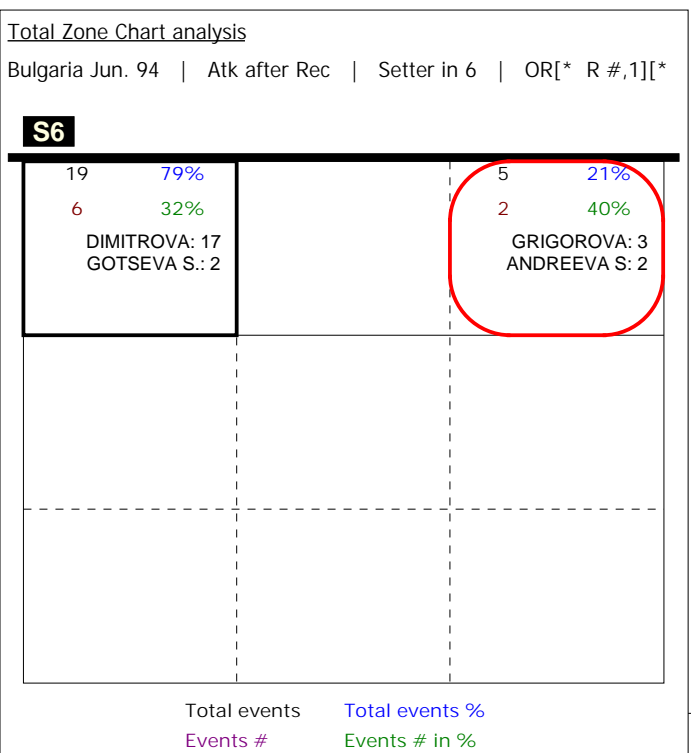

S in 6

Bulgaria Jun. 94 | Player detail | Reception | Setter in 6

Player	Skill	Type	S	Set	Ind	*E%	Tot	=	%	BP	pS	/	%	BP	pS	-	%	!	%	+	%	#	%	BP	pS
Team	Reception		6		4	58%	45	5	11%	5	.	1	2%	1	.	13	29%	.	.	10	22%	16	36%	.	.
1 DIMITROVA					6	72%	18	1	6%	1	.	1	6%	1	.	3	17%	.	.	5	28%	8	44%	.	.
2 DIMOVA M.					-3	.	1	1	100%	1
5 DIMITROVA					2	33%	6	2	33%	2	2	33%	.	.	1	17%	1	17%	.	.
13 KANSAZOV					5	58%	19	1	5%	1	7	37%	.	.	4	21%	7	37%	.	.
14 MINTOVA I					-1	.	1	1	100%