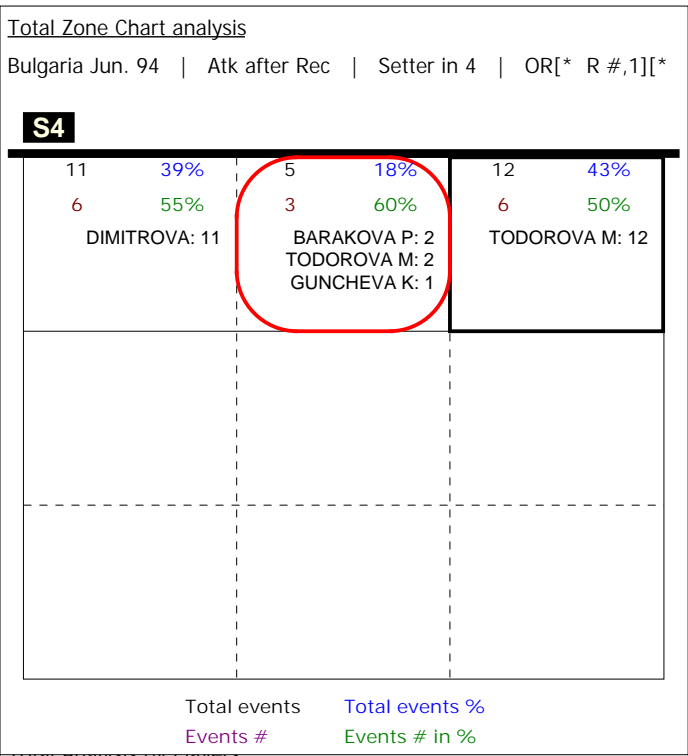

S in 4

Total Analysis by Players
Bulgaria Jun. 94 | Player detail | Reception | Setter in 4

Player	Skill	Type	S	Set	Ind	*E%	Tot	=	%	BP	pS	/	%	BP	pS	-	%	!	%	+	%	#	%	BP	pS
Team	Reception		4		5	62%	47	5	11%	5	.	1	2%	1	.	12	26%	.	.	15	32%	14	30%	.	.
1 DIMITROVA					5	62%	24	2	8%	2	.	1	4%	1	.	6	25%	.	.	8	33%	7	29%	.	.
5 DIMITROVA					3	50%	12	3	25%	3	3	25%	.	.	5	42%	1	8%	.	.
8 BARAKOVA					-1	.	1	1	100%
13 KANSAZOV					7	78%	9	2	22%	.	.	2	22%	5	56%	.	.
14 MINTOVA I					10	100%	1	1	100%	.	.