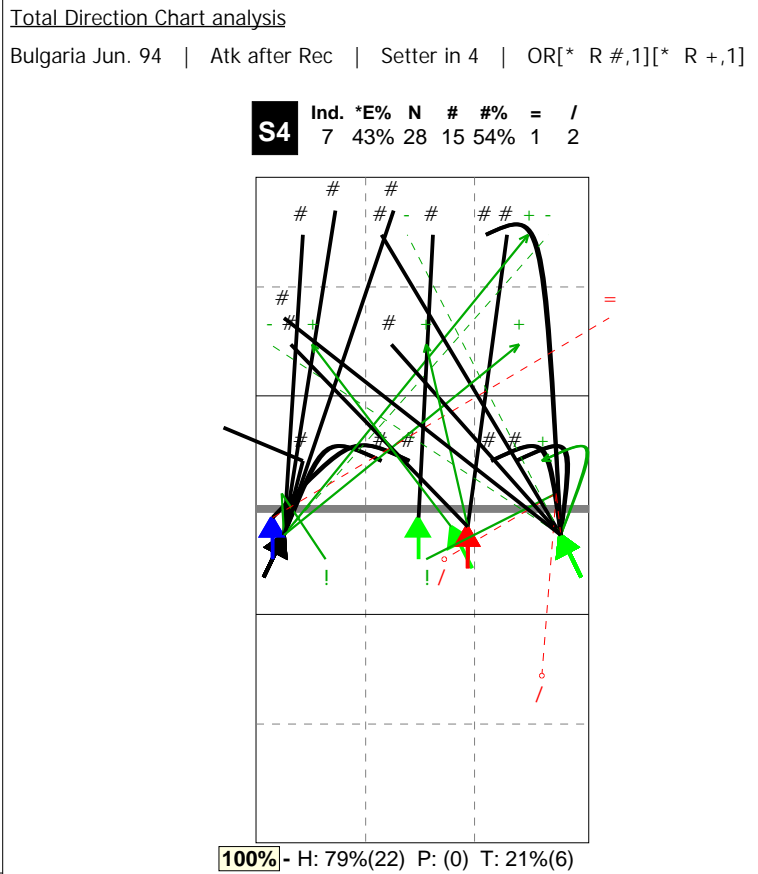

S in 4

Total Analysis by Players
Bulgaria Jun. 94 | Player detail | Reception | Setter in 4

Player	Skill	Type	S	Set	Ind	*E%	Tot	=	%	BP	pS	/	%	BP	pS	-	%	!	%	+	%	#	%	BP	pS
Team	Reception		4		5	62%	47	5	11%	5	.	1	2%	1	.	12	26%	.	.	15	32%	14	30%	.	.
1 DIMITROVA					5	62%	24	2	8%	2	.	1	4%	1	.	6	25%	.	.	8	33%	7	29%	.	.
5 DIMITROVA					3	50%	12	3	25%	3	3	25%	.	.	5	42%	1	8%	.	.
8 BARAKOVA					-1	.	1	1	100%
13 KANSAZOV					7	78%	9	2	22%	.	.	2	22%	5	56%	.	.
14 MINTOVA I					10	100%	1	1	100%	.	.