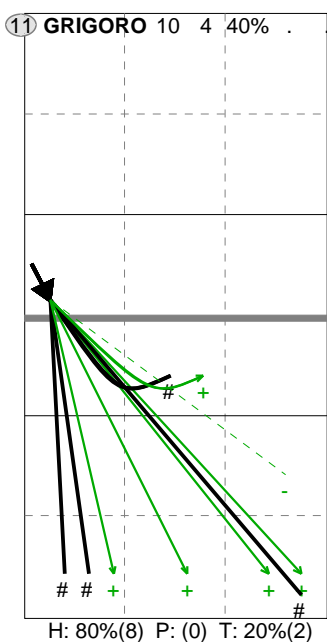

Analysis selection

Bulgaria Jun. 94 | 11 GRIGOROVA V. | Attack

CQ	Ind.	*E%	N	#	##	=	/
	6	37%	19	9	47%	2	0

C6	Ind.	*E%	N	#	##	=	/
	7	40%	10	4	40%	0	0

J2	Ind.	*E%	N	#	##	=	/
	4	12%	8	1	12%	0	0

CC	Ind.	*E%	N	#	##	=	/
	3	-33	3	0	0%	1	0

CE	Ind.	*E%	N	#	##	=	/
	2	-50	2	0	0%	0	1

	Ind.	*E%	N	#	##	=	/
	.	-100	1	0	0%	1	0

Legend: = (red circle), / (red circle), (white circle), (green triangle), (green triangle), (green triangle), (black square), Tip (solid line), Soft (wavy line)