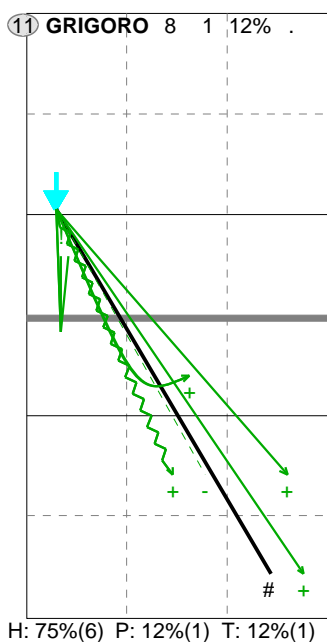

Analysis selection

Bulgaria Jun. 94 | 11 GRIGOROVA V. | Attack

CQ	Ind.	*E%	N	#	##	=	/
	6	37%	19	9	47%	2	0

C6	Ind.	*E%	N	#	##	=	/
	7	40%	10	4	40%	0	0

J2	Ind.	*E%	N	#	##	=	/
	4	12%	8	1	12%	0	0

CC	Ind.	*E%	N	#	##	=	/
	3	-33	3	0	0%	1	0

CE	Ind.	*E%	N	#	##	=	/
	2	-50	2	0	0%	0	1

	Ind.	*E%	N	#	##	=	/
	.	-100	1	0	0%	1	0

Legend: = (red circle), / (red circle), (white circle), (green triangle), (green triangle), (green triangle), (black square), Tip (solid line), Soft (wavy line)