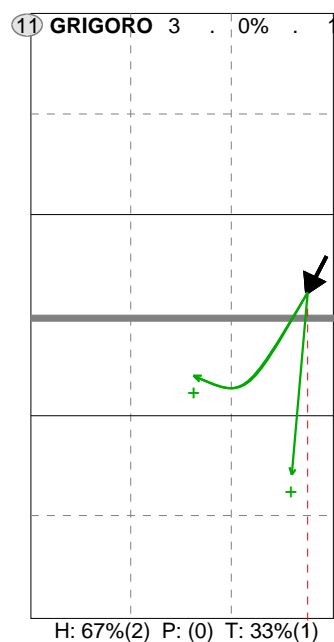

Analysis selection

Bulgaria Jun. 94 | 11 GRIGOROVA V. | Attack

CQ	Ind.	*E%	N	#	##	=	/
	6	37%	19	9	47%	2	0

C6	Ind.	*E%	N	#	##	=	/
	7	40%	10	4	40%	0	0

J2	Ind.	*E%	N	#	##	=	/
	4	12%	8	1	12%	0	0

CC	Ind.	*E%	N	#	##	=	/
	3	-33	3	0	0%	1	0

CE	Ind.	*E%	N	#	##	=	/
	2	-50	2	0	0%	0	1

	Ind.	*E%	N	#	##	=	/
	.	-100	1	0	0%	1	0

Legend: = (red circle), / (red circle), (white circle), (green triangle), (green triangle), (green triangle), (black square), Tip (solid line), Soft (wavy line)