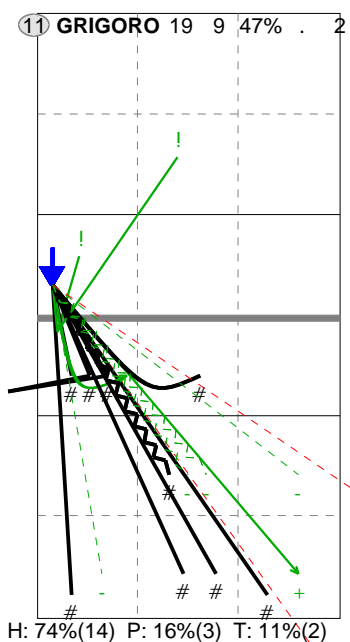

Analysis selection

Bulgaria Jun. 94 | 11 GRIGOROVA V. | Attack

CQ	Ind.	*E%	N	#	##	=	/
	6	37%	19	9	47%	2	0

C6	Ind.	*E%	N	#	##	=	/
	7	40%	10	4	40%	0	0

J2	Ind.	*E%	N	#	##	=	/
	4	12%	8	1	12%	0	0

CC	Ind.	*E%	N	#	##	=	/
	3	-33	3	0	0%	1	0

CE	Ind.	*E%	N	#	##	=	/
	2	-50	2	0	0%	0	1

	Ind.	*E%	N	#	##	=	/
	.	-100	1	0	0%	1	0

Legend: = (red circle), / (red circle), (white circle), (green triangle), (green triangle), (green triangle), (black square), Tip (solid line), Soft (wavy line)