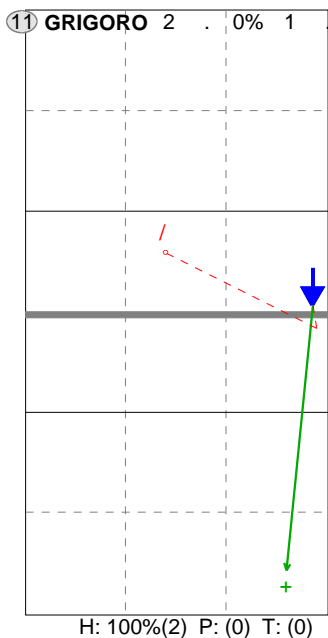

Analysis selection

Bulgaria Jun. 94 | 11 GRIGOROVA V. | Attack

CQ	Ind.	*E%	N	#	##	=	/
	6	37%	19	9	47%	2	0

C6	Ind.	*E%	N	#	##	=	/
	7	40%	10	4	40%	0	0

J2	Ind.	*E%	N	#	##	=	/
	4	12%	8	1	12%	0	0

CC	Ind.	*E%	N	#	##	=	/
	3	-33	3	0	0%	1	0

CE	Ind.	*E%	N	#	##	=	/
	2	-50	2	0	0%	0	1

	Ind.	*E%	N	#	##	=	/
	.	-100	1	0	0%	1	0

Legend: = (red circle), / (red circle), (white circle), (green triangle), (green triangle), (green triangle), (black square), Tip (solid line), Soft (wavy line)