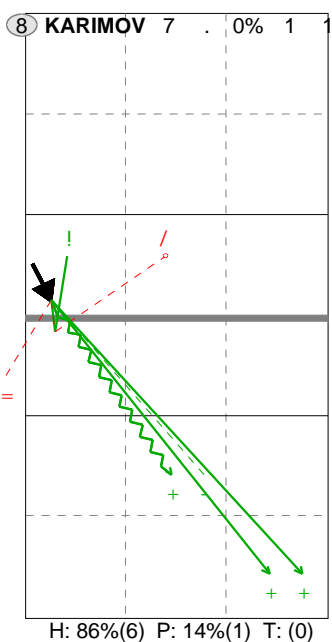

Analysis selection

AZERRBAIJAN Jun. 94 | 8 KARIMOVA U. | Attack

C6	Ind.	*E%	N	#	##	=	/
	3	-29	7	0	0%	1	1

CE	Ind.	*E%	N	#	##	=	/
	5	.	4	1	25%	0	1

CC	Ind.	*E%	N	#	##	=	/
	6	25%	4	2	50%	1	0

CQ	Ind.	*E%	N	#	##	=	/
	2	-50	2	0	0%	1	0

C1	Ind.	*E%	N	#	##	=	/
	2	-50	2	0	0%	0	1

GG	Ind.	*E%	N	#	##	=	/
	2	.	2	0	0%	0	0

C4	Ind.	*E%	N	#	##	=	/
	10	100	1	1	100	0	0

J2	Ind.	*E%	N	#	##	=	/
	.	.	1	0	0%	0	0