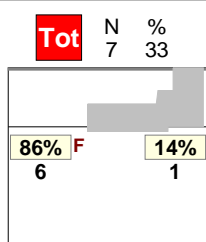

Selected match: (3) GER, ITAEG, BELEG

Analysis selection

SLOVAKIA | 15 Za tko | Set | Rotation detail | AND[*~R--,1]

S1

S6

S5

S4

S3