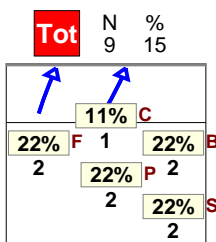

Selected match: (3) GER, ITAEG, BELEG

Analysis selection

SLOVAKIA | 15 Za tko | Set | Rotation detail | Side Out phase | OR[\*--R-#,1][\*--R~+,1] | K1,K2,K7,KC,KM,KP,KE,KF,KD,KO

S1

S6

S5

S4

S3