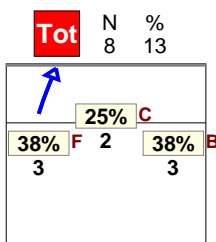

Selected match: (3) GER, ITAEG, BELEG

Analysis selection

SLOVAKIA | 15 Za tko | Set | Rotation detail | Side Out phase | OR[\*--R-#,1][\*--R~+,1] | K1,K2,K7,KC,KM,KP,KE,KF,KD,KO

S1

S6

S5

S4

S3