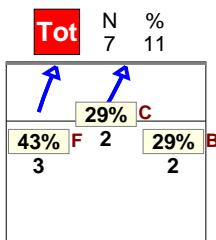

Selected match: (3) GER, ITAEG, BELEG

Analysis selection

SLOVAKIA | 15 Za tko | Set | Rotation detail | Side Out phase | OR[\*--R-#,1][\*--R~+,1] | K1,K2,K7,KC,KM,KP,KE,KF,KD,KO

S1

S6

S5

S4

S3