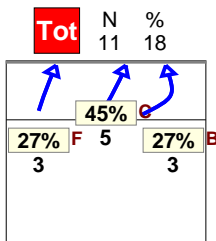

Selected match: (3) GER, ITAEG, BELEG

Analysis selection

SLOVAKIA | 15 Za tko | Set | Rotation detail | Side Out phase | OR[\*--R-#,1][\*--R~+,1] | K1,K2,K7,KC,KM,KP,KE,KF,KD,KO

S1

S6

S5

S4

S3