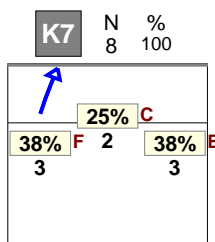

Selected match: (3) GER, ITAEG, BELEG

Analysis selection

SLOVAKIA | 15 Za tko | Set | Rotation detail | Side Out phase | OR[\*--R-#,1][\*--R~+,1] | K1,K2,K7,KC,KM,KP,KE,KF,KD,KO

S1

S6

S5

S4

S3