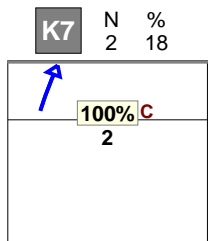

Selected match: (3) GER, ITAEG, BELEG

Analysis selection

SLOVAKIA | 15 Za tko | Set | Rotation detail | Side Out phase | OR[\*--R-#,1][\*--R~+,1] | K1,K2,K7,KC,KM,KP,KE,KF,KD,KO

S1

S6

S5

S4

S3