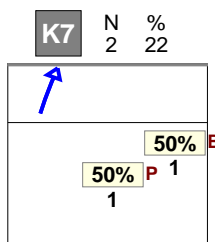

Selected match: (3) GER, ITAEG, BELEG

Analysis selection

SLOVAKIA | 15 Za tko | Set | Rotation detail | Side Out phase | OR[\*--R-#,1][\*--R~+,1] | K1,K2,K7,KC,KM,KP,KE,KF,KD,KO

S1

S6

S5

S4

S3