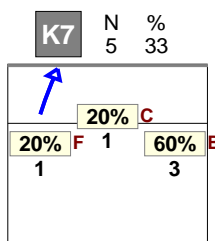

Selected match: (3) GER, ITAEG, BELEG

Analysis selection

SLOVAKIA | 15 Za tko | Set | Rotation detail | Side Out phase | OR[\*--R-#,1][\*--R~+,1] | K1,K2,K7,KC,KM,KP,KE,KF,KD,KO

S1

S6

S5

S4

S3