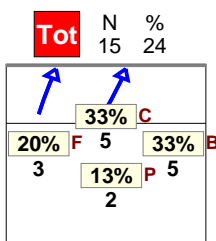

Selected match: (3) GER, ITAEG, BELEG

Analysis selection

SLOVAKIA | 15 Za tko | Set | Rotation detail | Side Out phase | OR[\*--R-#,1][\*--R~+,1] | K1,K2,K7,KC,KM,KP,KE,KF,KD,KO

S1

S6

S5

S4

S3