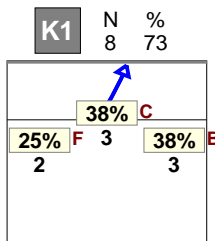

Selected match: (3) GER, ITAEG, BELEG

Analysis selection

SLOVAKIA | 15 Za tko | Set | Rotation detail | Side Out phase | OR[\*--R-#,1][\*--R~+,1] | K1,K2,K7,KC,KM,KP,KE,KF,KD,KO

S1

S6

S5

S4

S3