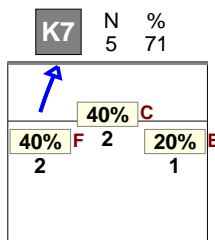

Selected match: (3) GER, ITAEG, BELEG

Analysis selection

SLOVAKIA | 15 Za tko | Set | Rotation detail | Side Out phase | OR[\*--R-#,1][\*--R~+,1] | K1,K2,K7,KC,KM,KP,KE,KF,KD,KO

S1

S6

S5

S4

S3