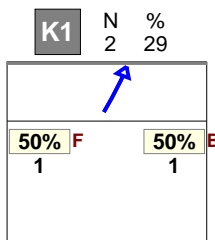

Selected match: (3) GER, ITAEG, BELEG

Analysis selection

SLOVAKIA | 15 Za tko | Set | Rotation detail | Side Out phase | OR[\*--R-#,1][\*--R~+,1] | K1,K2,K7,KC,KM,KP,KE,KF,KD,KO

S1

S6

S5

S4

S3