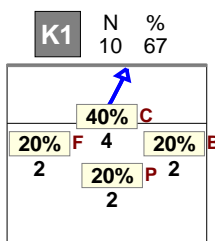

Selected match: (3) GER, ITAEG, BELEG

Analysis selection

SLOVAKIA | 15 Za tko | Set | Rotation detail | Side Out phase | OR[\*--R-#,1][\*--R~+,1] | K1,K2,K7,KC,KM,KP,KE,KF,KD,KO

S1

S6

S5

S4

S3