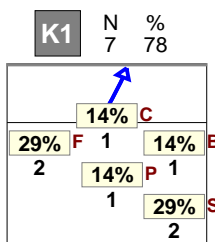

Selected match: (3) GER, ITAEG, BELEG

Analysis selection

SLOVAKIA | 15 Za tko | Set | Rotation detail | Side Out phase | OR[\*--R-#,1][\*--R~+,1] | K1,K2,K7,KC,KM,KP,KE,KF,KD,KO

S1

S6

S5

S4

S3