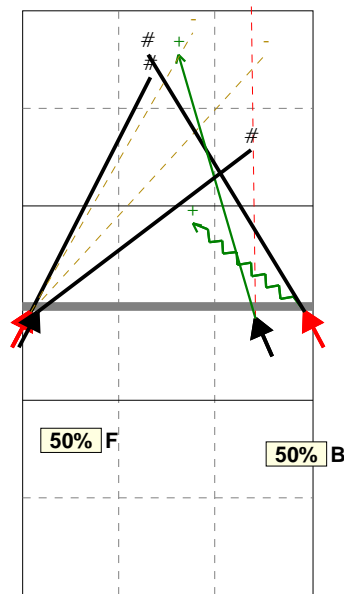

Total events Total events %
Events # Events # in %

- 6 Koncal
- 10 Lux
- 11 Hruška
- 13 Chrtiansky

Total Direction Chart analysis

SLOVAKIA | Atk after Rec | Setter in 6 | OR[*~~R~#,1][*~~R~+,1];:[15]

S6 Ind. *E% N # #% = /
9 86% 7 6 86% 0 0

H: 86%(6) P: (0) T: 14%(1)

Total Zone Chart analysis

SLOVAKIA | Transition | Setter in 6 | AND[*~~AO~PR~3,6][*

S6

4 2 Chrtiansky: 4	50% 50%	4 1 Lux: 4	50% 25%
-------------------------	------------	------------------	------------

Total events Total events %
Events # Events # in %

Total Direction Chart analysis

SLOVAKIA | Transition | Setter in 6 | AND[*~~AO~PR~3,6][*~~AO~P2~3,6][*~~

S6 Ind. *E% N # #% = /
6 25% 8 3 38% 1 0

H: 88%(7) P: 12%(1) T: (0)