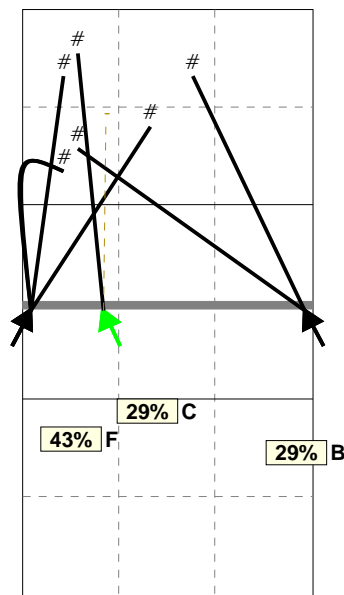

Total Zone Chart analysis

SLOVAKIA | Atk after Rec | Setter in 6 | OR[*~~R~#,1][*~~

S6

4 3 Chrtiansky: 3 Halanda: 1	50% 75%	2 1 Ondrovic: 2	25% 50%	2 2 Mlynar ik: 1 Lux: 1	25% 100%
---------------------------------------	------------	-----------------------	------------	----------------------------------	-------------

Total events Total events %
Events # Events # in %

- 6 Koncal
- 10 Lux
- 11 Hruška
- 13 Chrtiansky

Total Direction Chart analysis

SLOVAKIA | Atk after Rec | Setter in 6 | OR[*~~R~#,1][*~~R~+,1];:[15]

S6 Ind. *E% N # #% = /
9 86% 7 6 86% 0 0

H: 86%(6) P: (0) T: 14%(1)

Total Zone Chart analysis

SLOVAKIA | Transition | Setter in 6 | AND[*~~AO~PR~3,6][*

S6

4 2 Chrtiansky: 4	50% 50%	4 1 Lux: 4	50% 25%
-------------------------	------------	------------------	------------

Total events Total events %
Events # Events # in %

Total Direction Chart analysis

SLOVAKIA | Transition | Setter in 6 | AND[*~~AO~PR~3,6][*~~AO~P2~3,6][*~~

S6 Ind. *E% N # #% = /
6 25% 8 3 38% 1 0

H: 88%(7) P: 12%(1) T: (0)