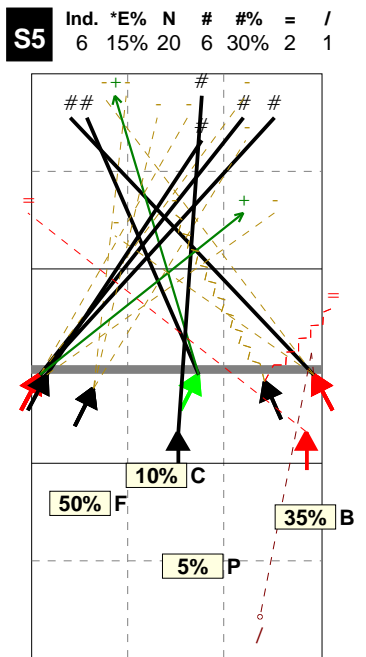

Total Zone Chart analysis

SLOVAKIA | Atk after Rec | Setter in 5 | OR[\*~~R~#,1][\*~~

**S5**

3 1 Chrtiansky: 3	20% 33%	6 4 Prešinský: 6	40% 67%	5 3 Lux: 4 Mlynar ík: 1	33% 60%
		1 1 Kriško: 1	7% 100%		

Total events    Total events %  
Events #        Events # in %

- 6 Koncal
- 10 Lux
- 11 Hruška
- 13 Chrtiansky

Total Direction Chart analysis

SLOVAKIA | Atk after Rec | Setter in 5 | OR[\*~~R~#,1][\*~~R~+,1];:[15]

H: 100%(15) P: (0) T: (0)

Total Zone Chart analysis

SLOVAKIA | Transition | Setter in 5 | AND[\*~~AO~PR~3,6][\*

**S5**

10 3 Chrtiansky: 9 Halanda: 1	48% 30%	2 1 Prešinský: 2	10% 50%	7 1 Lux: 7	33% 14%
		1 1 Kriško: 1	5% 100%	1 1 Kriško: 1	5%

Total events    Total events %  
Events #        Events # in %

Total Direction Chart analysis

SLOVAKIA | Transition | Setter in 5 | AND[\*~~AO~PR~3,6][\*~~AO~P2~3,6][\*~~

H: 90%(18) P: 10%(2) T: (0)