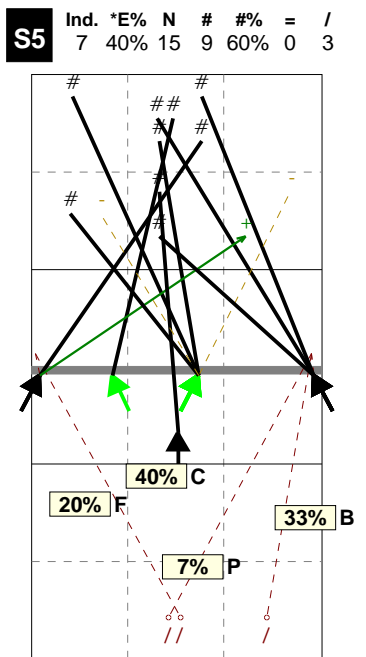

Total Zone Chart analysis

SLOVAKIA | Atk after Rec | Setter in 5 | OR[\*~~R~#,1][\*~~

**S5**

3 1 Chrtiansky: 3	20% 33%	6 4 Prešinský: 6	40% 67%	5 3 Lux: 4 Mlynar ík: 1	33% 60%
		1 1 Kriško: 1	7% 100%		

Total events    Total events %  
Events #        Events # in %

- 6 Koncal
- 10 Lux
- 11 Hruška
- 13 Chrtiansky

Total Direction Chart analysis

SLOVAKIA | Atk after Rec | Setter in 5 | OR[\*~~R~#,1][\*~~R~+,1];:[15]

H: 100%(15) P: (0) T: (0)

Total Zone Chart analysis

SLOVAKIA | Transition | Setter in 5 | AND[\*~~AO~PR~3,6][\*

**S5**

10 3 Chrtiansky: 9 Halanda: 1	48% 30%	2 1 Prešinský: 2	10% 50%	7 1 Lux: 7	33% 14%
		1 1 Kriško: 1	5% 100%	1 1 Kriško: 1	5%

Total events    Total events %  
Events #        Events # in %

Total Direction Chart analysis

SLOVAKIA | Transition | Setter in 5 | AND[\*~~AO~PR~3,6][\*~~AO~P2~3,6][\*~~

H: 90%(18) P: 10%(2) T: (0)