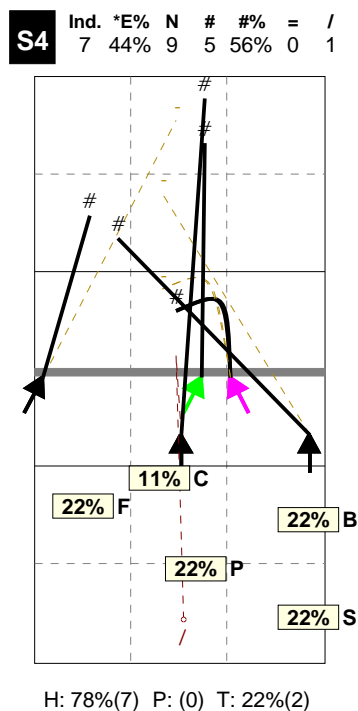

Total Zone Chart analysis

SLOVAKIA | Atk after Rec | Setter in 4 | OR[*~~R~#,1][*~~

6 Koncal
10 Lux
11 Hruška
13 Chrtiansky

Total Direction Chart analysis

SLOVAKIA | Atk after Rec | Setter in 4 | OR[*~~R~#,1][*~~R~+,1];:[15]

Total Zone Chart analysis

SLOVAKIA | Transition | Setter in 4 | AND[*~~AO~PR~3,6][*

Total Direction Chart analysis

SLOVAKIA | Transition | Setter in 4 | AND[*~~AO~PR~3,6][*~~AO~P2~3,6][*~~