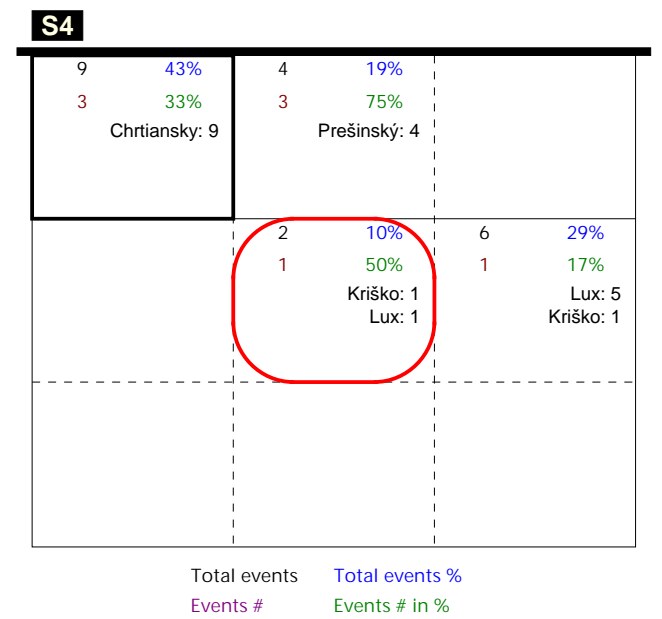

Total Zone Chart analysis

SLOVAKIA | Atk after Rec | Setter in 4 | OR[*~~R~#,1][*~~

6 Koncal
10 Lux
11 Hruška
13 Chrtiansky

Total Direction Chart analysis

SLOVAKIA | Atk after Rec | Setter in 4 | OR[*~~R~#,1][*~~R~+,1];:[15]

Total Zone Chart analysis

SLOVAKIA | Transition | Setter in 4 | AND[*~~AO~PR~3,6][*

Total Direction Chart analysis

SLOVAKIA | Transition | Setter in 4 | AND[*~~AO~PR~3,6][*~~AO~P2~3,6][*~~