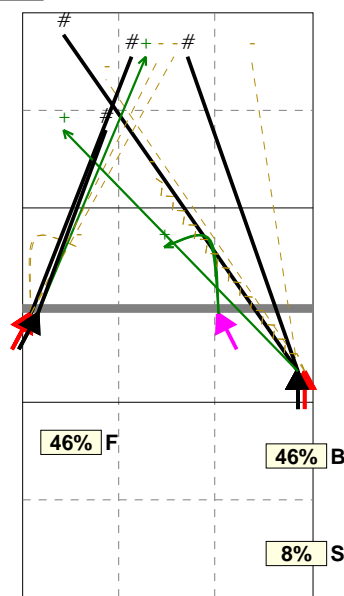

- 6 Koncal
- 10 Lux
- 11 Hruška
- 13 Chrtiansky

Total Direction Chart analysis

SLOVAKIA | Atk after Rec | Setter in 3 | OR[\*~~R~#,1][\*~~R~+,1];:[15]

**S3** Ind. \*E% N # #% = /  
6 30% 10 5 50% 1 1

H: 90%(9) P: (0) T: 10%(1)

Total Zone Chart analysis

SLOVAKIA | Transition | Setter in 3 | AND[\*~~AO~PR~3,6][\*

**S3**

6 46%		
2 33%		
Kriško: 6		
		6 46%
		2 33%
		Lux: 6
		1 8%

Total events    Total events %  
Events #        Events # in %

Total Direction Chart analysis

SLOVAKIA | Transition | Setter in 3 | AND[\*~~AO~PR~3,6][\*~~AO~P2~3,6][\*~~

**S3** Ind. \*E% N # #% = /  
7 31% 13 4 31% 0 0

H: 77%(10) P: 8%(1) T: 15%(2)