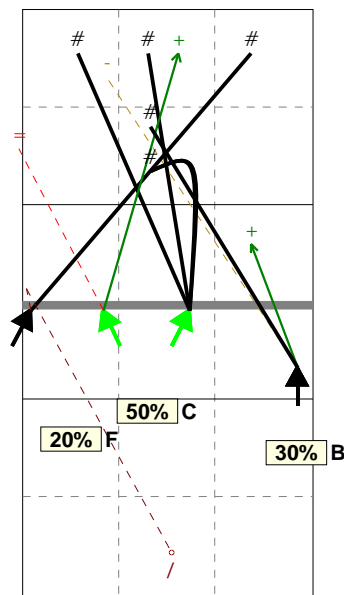

Total Zone Chart analysis

SLOVAKIA | Atk after Rec | Setter in 3 | OR[\*~~R~#,1][\*~~

**S3**

3 27%	5 45%	
1 33%	3 60%	
Kriško: 2 Lux: 1	Prešinský: 5	
		3 27%
		1 33%
		Lux: 3

Total events    Total events %  
Events #        Events # in %

- 6 Koncal
- 10 Lux
- 11 Hruška
- 13 Chrtiansky

Total Direction Chart analysis

SLOVAKIA | Atk after Rec | Setter in 3 | OR[\*~~R~#,1][\*~~R~+,1];:[15]

**S3** Ind. \*E% N # #% = /  
6 30% 10 5 50% 1 1

H: 90%(9) P: (0) T: 10%(1)

Total Zone Chart analysis

SLOVAKIA | Transition | Setter in 3 | AND[\*~~AO~PR~3,6][\*

**S3**

6 46%		
2 33%		
Kriško: 6		
		6 46%
		2 33%
		Lux: 6
		1 8%

Total events    Total events %  
Events #        Events # in %

Total Direction Chart analysis

SLOVAKIA | Transition | Setter in 3 | AND[\*~~AO~PR~3,6][\*~~AO~P2~3,6][\*~~

**S3** Ind. \*E% N # #% = /  
7 31% 13 4 31% 0 0

H: 77%(10) P: 8%(1) T: 15%(2)