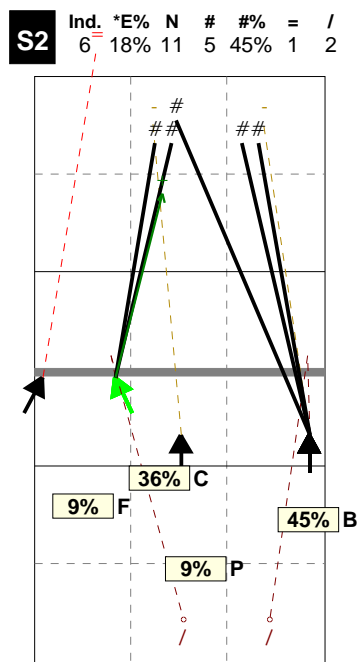

Total Zone Chart analysis

SLOVAKIA | Atk after Rec | Setter in 2 | OR[*~~R~#,1][*~~

S2

1 8% Kriško: 1	5 42% 3 60% Ondrovic: 5	
	1 8% Chrtiansky: 1	5 42% 3 60% Lux: 5

Total events Total events %
Events # Events # in %

- 6 Koncal
- 10 Lux
- 11 Hruška
- 13 Chrtiansky

Total Direction Chart analysis

SLOVAKIA | Atk after Rec | Setter in 2 | OR[*~~R~#,1][*~~R~+,1];:[15]

H: 100%(11) P: (0) T: (0)

Total Zone Chart analysis

SLOVAKIA | Transition | Setter in 2 | AND[*~~AO~PR~3,6][*

S2

6 35% Kriško: 6	1 6% Ondrovic: 1	
	1 6% Chrtiansky: 1	9 53% 3 33% Lux: 9

Total events Total events %
Events # Events # in %

Total Direction Chart analysis

SLOVAKIA | Transition | Setter in 2 | AND[*~~AO~PR~3,6][*~~AO~P2~3,6][*~~