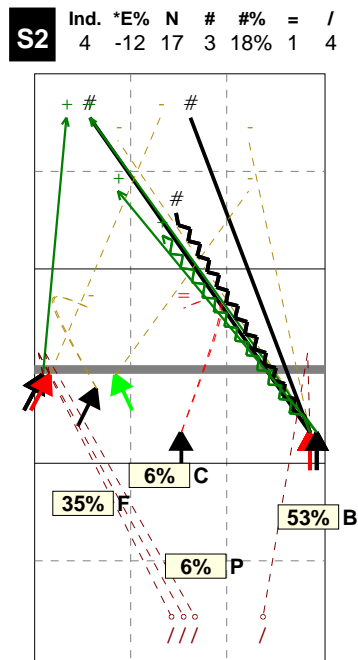

Total Zone Chart analysis

SLOVAKIA | Atk after Rec | Setter in 2 | OR[*~~R~#,1][*~~

S2

1 8% Kriško: 1	5 42% 3 60% Ondrovic: 5	
	1 8% Chrtiansky: 1	5 42% 3 60% Lux: 5

Total events Total events %
Events # Events # in %

- 6 Koncal
- 10 Lux
- 11 Hruška
- 13 Chrtiansky

Total Direction Chart analysis

SLOVAKIA | Atk after Rec | Setter in 2 | OR[*~~R~#,1][*~~R~+,1];:[15]

H: 100%(11) P: (0) T: (0)

Total Zone Chart analysis

SLOVAKIA | Transition | Setter in 2 | AND[*~~AO~PR~3,6][*

S2

6 35% Kriško: 6	1 6% Ondrovic: 1	
	1 6% Chrtiansky: 1	9 53% 3 33% Lux: 9

Total events Total events %
Events # Events # in %

Total Direction Chart analysis

SLOVAKIA | Transition | Setter in 2 | AND[*~~AO~PR~3,6][*~~AO~P2~3,6][*~~

H: 76%(13) P: 12%(2) T: 12%(2)