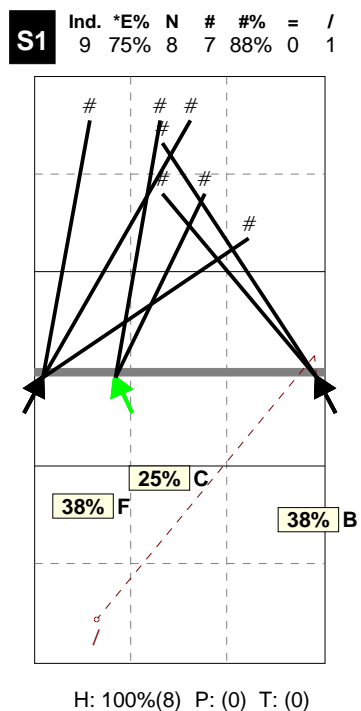

Total Zone Chart analysis

SLOVAKIA | Atk after Rec | Setter in 1 | OR[*~~R~#,1][*~~

S1		
3 38%	2 25%	3 38%
3 100%	2 100%	2 67%
Lux: 3	Ondrovic: 2	Kriško: 3

Total events Total events %
Events # Events # in %

- 6 Koncal
- 10 Lux
- 11 Hruška
- 13 Chrtiansky

Total Direction Chart analysis

SLOVAKIA | Atk after Rec | Setter in 1 | OR[*~~R~#,1][*~~R~+,1];:[15]

Total Zone Chart analysis

SLOVAKIA | Transition | Setter in 1 | AND[*~~AO~PR~3,6][*

S1		
5 29%	4 24%	8 47%
2 40%	2 50%	2 25%
Kriško: 5	Ondrovic: 3 Prešinský: 1	Lux: 4 Kriško: 3 Halanda: 1

Total events Total events %
Events # Events # in %

Total Direction Chart analysis

SLOVAKIA | Transition | Setter in 1 | AND[*~~AO~PR~3,6][*~~AO~P2~3,6][*~~