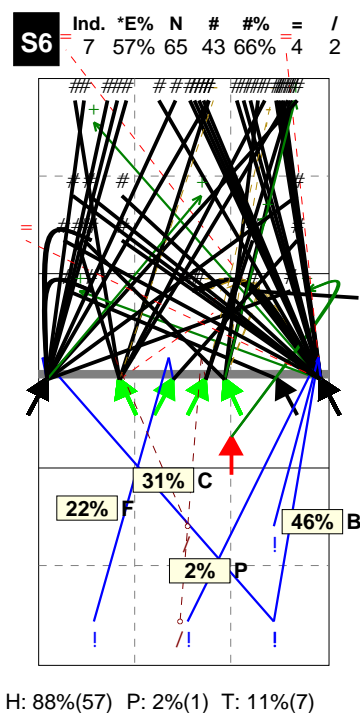

Total Zone Chart analysis

NETHERLANDS 2015 | Atk after Rec | Setter in 6 | OR[*~R-#;1][*~R~+,1];;[1

Total Direction Chart analysis

NETHERLANDS 2015 | Atk after Rec | Setter in 6 | OR[*~R-#;1][*~R~+,1];;[1

Total Analysis by Players

NETHERLANDS 2015 | Player detail | Reception | Setter in 6 | ;;;[1-10-11-12]

Player	Skill	Type	S	Set	Ind	*E%	Tot	=	%	BP	pS	/	%	BP	pS	-	%	!	%	+	%	#	%	BP	pS
Team	Reception		6		4	40%	133	11	8%	11	.	3	2%	3	.	31	23%	21	16%	40	30%	27	20%	.	.
1 ABDELAZIZ					-1	.	2	2	100%
6 DIEFENBAC					-1	.	1	1	100%
7 JORNA					4	42%	33	3	9%	3	.	1	3%	1	.	8	24%	3	9%	9	27%	9	27%	.	.
10 RAUWERD					4	47%	40	3	8%	3	.	2	5%	2	.	8	20%	3	8%	18	45%	6	15%	.	.
11 KOOY					3	35%	43	4	9%	4	7	16%	13	30%	9	21%	10	23%	.	.
75 MAAN					4	42%	12	1	8%	1	3	25%	2	17%	4	33%	2	17%	.	.

Total Zone Chart analysis

NETHERLANDS 2015 | Transition | Setter in 6 | AND[*~AO~P

Total Direction Chart analysis

NETHERLANDS 2015 | Transition | Setter in 6 | AND[*~AO~PR~3,6][*~AO~P2