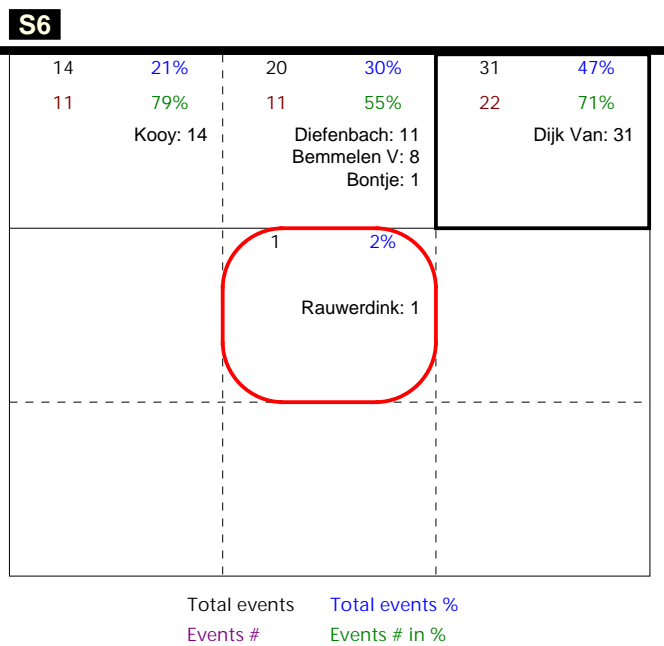

Total Zone Chart analysis

NETHERLANDS 2015 | Atk after Rec | Setter in 6 | OR[*~R-#;1][*~R~+,1];;[1

Total Direction Chart analysis

NETHERLANDS 2015 | Atk after Rec | Setter in 6 | OR[*~R-#;1][*~R~+,1];;[1

Total Analysis by Players

NETHERLANDS 2015 | Player detail | Reception | Setter in 6 | ;;;[1-10-11-12]

Player	Skill	Type	S	Set	Ind	*E%	Tot	=	%	BP	pS	/	%	BP	pS	-	%	!	%	+	%	#	%	BP	pS
Team	Reception		6		4	40%	133	11	8%	11	.	3	2%	3	.	31	23%	21	16%	40	30%	27	20%	.	.
1 ABDELAZIZ					-1	.	2	2	100%
6 DIEFENBAC					-1	.	1	1	100%
7 JORNA					4	42%	33	3	9%	3	.	1	3%	1	.	8	24%	3	9%	9	27%	9	27%	.	.
10 RAUWERD					4	47%	40	3	8%	3	.	2	5%	2	.	8	20%	3	8%	18	45%	6	15%	.	.
11 KOOY					3	35%	43	4	9%	4	7	16%	13	30%	9	21%	10	23%	.	.
75 MAAN					4	42%	12	1	8%	1	3	25%	2	17%	4	33%	2	17%	.	.