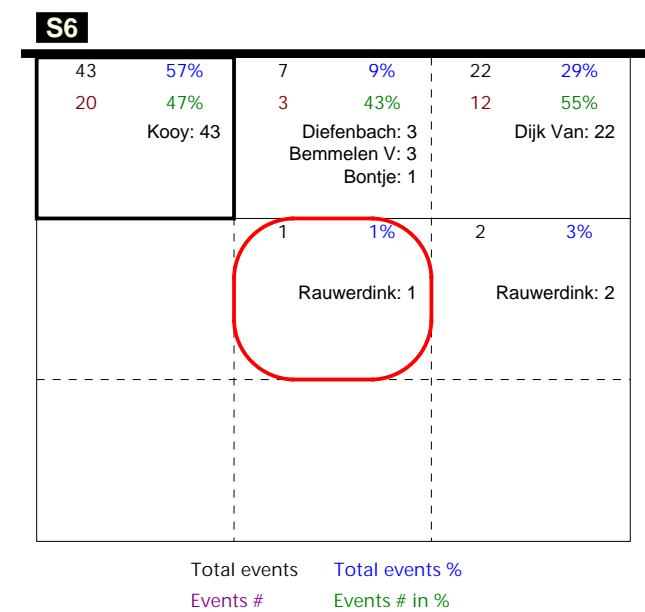

Total Zone Chart analysis

NETHERLANDS 2015 | Transition | Setter in 6 | AND[*~AO~P