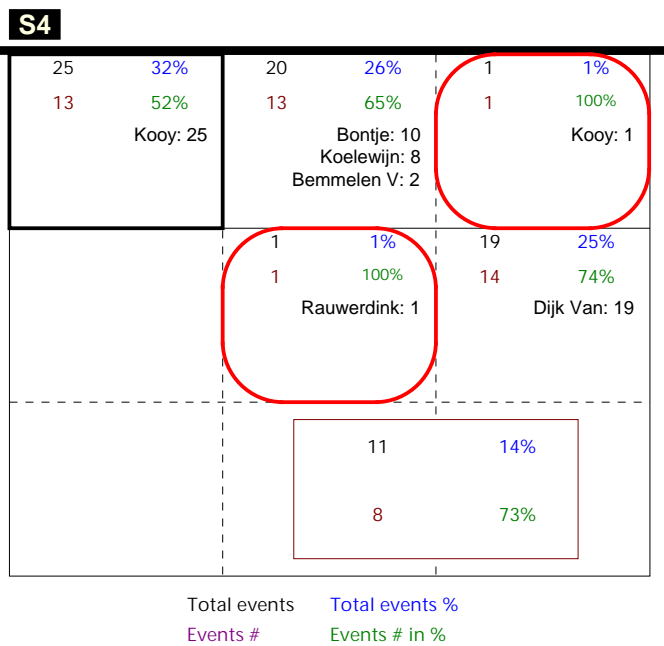

Total Zone Chart analysis

NETHERLANDS 2015 | Atk after Rec | Setter in 4 | OR[\*~R-#;1][\*~R~+,1];;[1

Total Direction Chart analysis

NETHERLANDS 2015 | Atk after Rec | Setter in 4 | OR[\*~R-#;1][\*~R~+,1];;[1