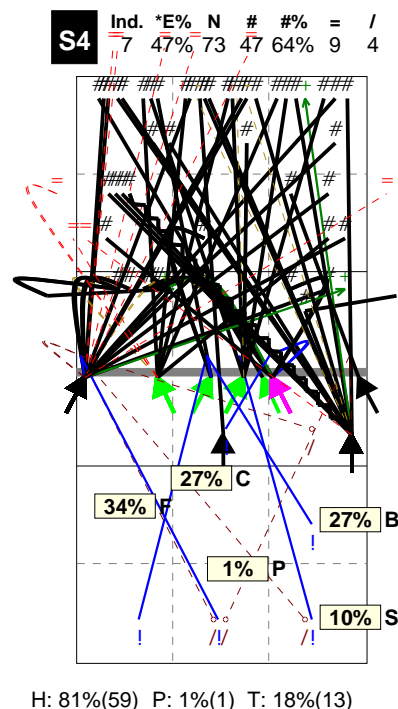

Total Zone Chart analysis

NETHERLANDS 2015 | Atk after Rec | Setter in 4 | OR[\*~R-#;1][\*~R~+,1];;[1

Total Direction Chart analysis

NETHERLANDS 2015 | Atk after Rec | Setter in 4 | OR[\*~R-#;1][\*~R~+,1];;[1

Total Analysis by Players

NETHERLANDS 2015 | Player detail | Reception | Setter in 4 | ;;;[1-10-11-12]

Player	Skill	Type	S	Set	Ind	*E%	Tot	=	%	BP	pS	/	%	BP	pS	-	%	!	%	+	%	#	%	BP	pS
Team	Reception		4		4	41%	153	14	9%	14	.	1	1%	1	.	38	25%	22	14%	39	25%	39	25%	.	.
1 ABDELAZIZ					-1	.	2	.	.	.	.	.	.	.	.	2	100%	.	.	.	.	.	.	.	.
7 JORNA					3	35%	17	2	12%	2	.	.	.	.	.	3	18%	4	24%	4	24%	4	24%	.	.
10 RAUWERD					4	52%	65	5	8%	5	.	.	.	.	.	14	22%	7	11%	25	38%	14	22%	.	.
11 KOOY					3	29%	58	7	12%	7	.	1	2%	1	.	17	29%	8	14%	8	14%	17	29%	.	.
15 KOELEWIJ					5	50%	2	.	.	.	.	.	.	.	.	.	.	1	50%	.	.	1	50%	.	.
75 MAAN					5	56%	9	.	.	.	.	.	.	.	.	2	22%	2	22%	2	22%	3	33%	.	.

Total Zone Chart analysis

NETHERLANDS 2015 | Transition | Setter in 4 | AND[\*~R-#;1][\*~R~+,1];;[1

Total Direction Chart analysis

NETHERLANDS 2015 | Transition | Setter in 4 | AND[\*~R-#;1][\*~R~+,1];;[1