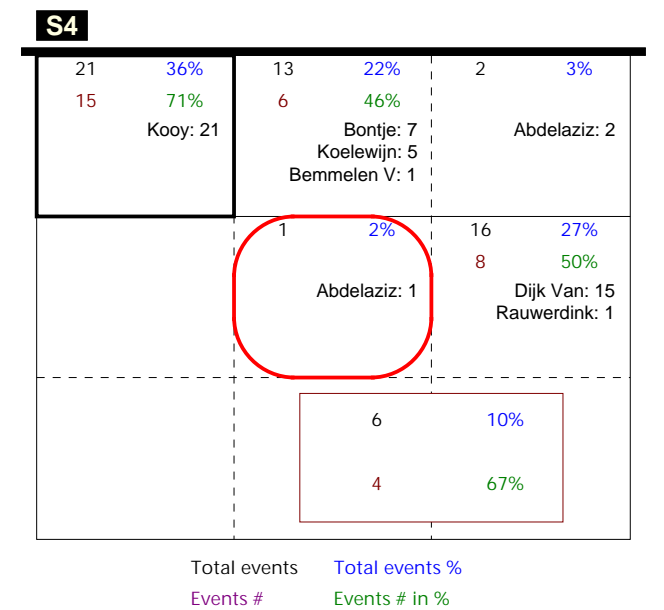

Total Zone Chart analysis

NETHERLANDS 2015 | Transition | Setter in 4 | AND[*~R-#;1][*~R~+,1];;[1