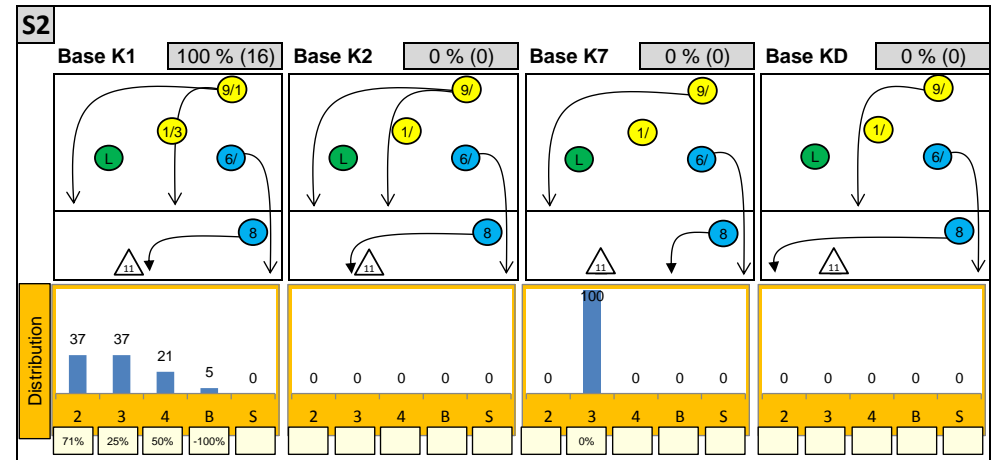

# Attackdistribution depending on Settercalls - Germany

2: Attack of Opposite    3: Attack of Middleblocker    4: Attack of Outside    B: Attack of Backrow

S: Attack of Setter    xx%: Efficiency of Attacks (-100% to +100%)