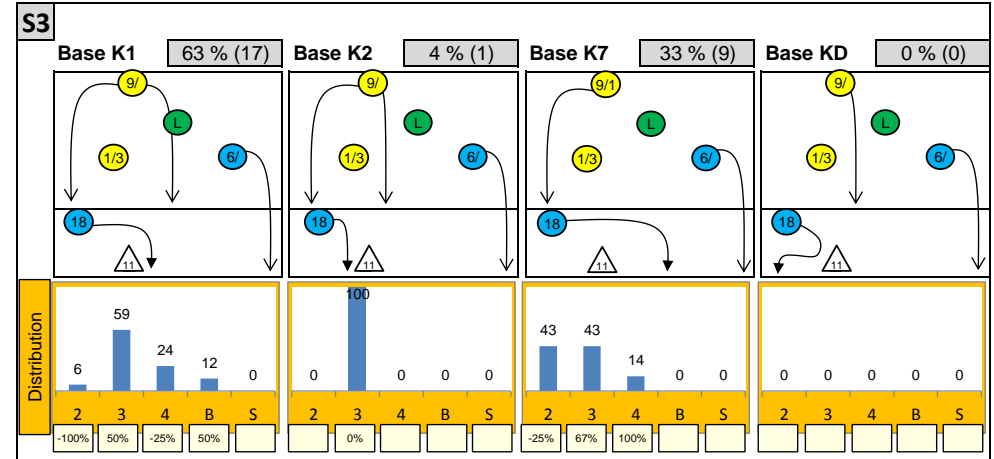

# Attackdistribution depending on Settercalls - Germany

2: Attack of Opposite    3: Attack of Middleblocker    4: Attack of Outside    B: Attack of Backrow

S: Attack of Setter    xx%: Efficiency of Attacks (-100% to +100%)