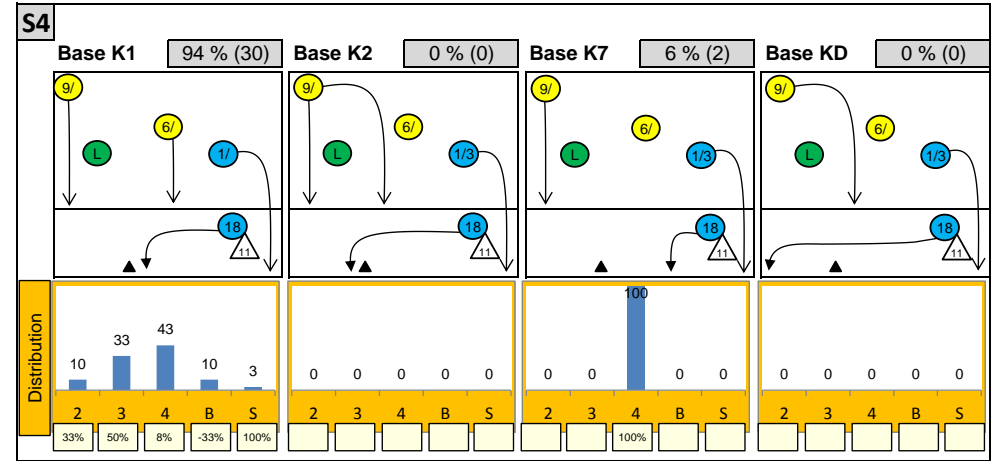

# Attackdistribution depending on Settercalls - Germany

2: Attack of Opposite    3: Attack of Middleblocker    4: Attack of Outside    B: Attack of Backrow

S: Attack of Setter    xx%: Efficiency of Attacks (-100% to +100%)