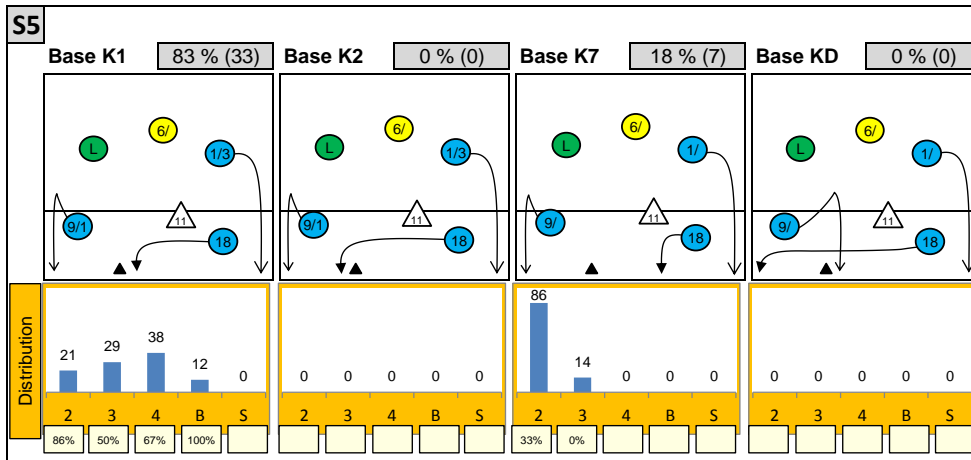

# Attackdistribution depending on Settercalls - Germany

2: Attack of Opposite    3: Attack of Middleblocker    4: Attack of Outside    B: Attack of Backrow

S: Attack of Setter    xx%: Efficiency of Attacks (-100% to +100%)