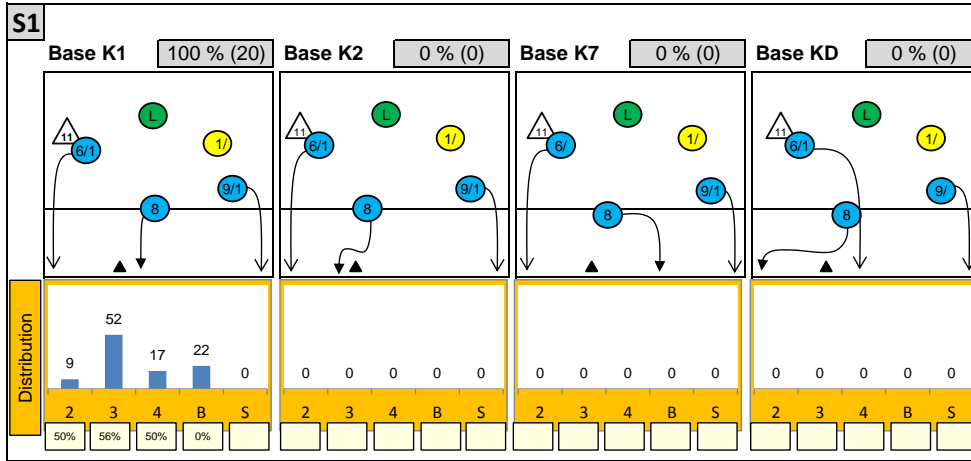

# Attackdistribution depending on Settercalls - Germany

2: Attack of Opposite    3: Attack of Middleblocker    4: Attack of Outside    B: Attack of Backrow

S: Attack of Setter    xx%: Efficiency of Attacks (-100% to +100%)