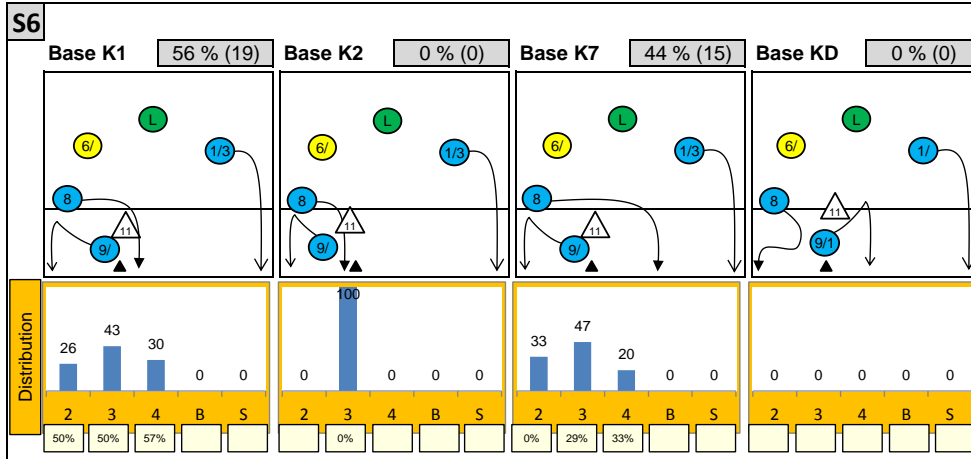

# Attackdistribution depending on Settercalls - Germany

2: Attack of Opposite    3: Attack of Middleblocker    4: Attack of Outside    B: Attack of Backrow

S: Attack of Setter    xx%: Efficiency of Attacks (-100% to +100%)