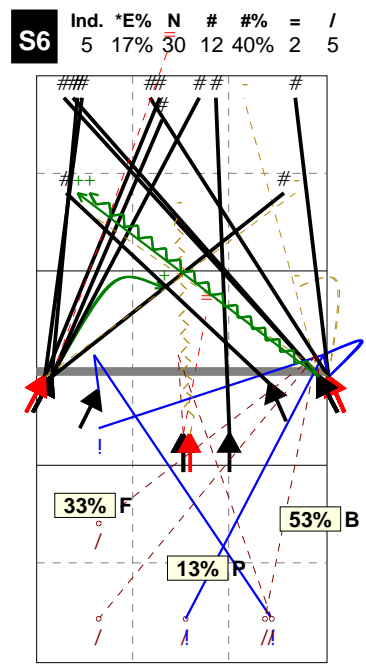

Total Zone Chart analysis

Germany | Atk after Rec | Setter in 6 | OR[*--R-#,1][*--R

S6

9 31%	13 45%	7 24%
6 67%	6 46%	2 29%
Fromm: 5 Kaliberda: 4	Andrei: 12 Böhme: 1	Grozer: 5 Schops: 2

Total events Total events %
Events # Events # in %

Total Direction Chart analysis

Germany | Atk after Rec | Setter in 6 | OR[*--R-#,1][*--R~+,1];:[11]

H: 93%(27) P: 3%(1) T: 3%(1)

Germany | Player detail | Reception | Setter in 6 | ;:[11]

Player	Skill	Type	S	Set	Ind	*E%	Tot	=	%	BP	pS	/	%	BP	pS	-	%	!	%	+	%	#	%	BP	pS
Team	Reception		6		3	39%	70	5	7%	5	.	1	1%	1	.	14	20%	17	24%	25	36%	8	11%	.	.
1 FROMM					1	11%	9	2	22%	2	2	22%	2	22%	3	33%
2 STEUERWAL					7	91%	11	1	9%	9	82%	1	9%	.	.
3 SCHWARZ					4	50%	6	2	33%	1	17%	2	33%	1	17%	.	.
6 KALIBERDA					2	33%	15	5	33%	5	33%	4	27%	1	7%	.	.
7 WESTPHAL					.	.	2	2	100%
12 TILLE					3	38%	13	1	8%	1	3	23%	3	23%	4	31%	2	15%	.	.
14 STROHBAC					3	21%	14	2	14%	2	.	1	7%	1	.	2	14%	3	21%	3	21%	3	21%	.	.

Total Zone Chart analysis

Germany | Transition | Setter in 6 | AND[*--AO-PR~3,6][*~

S6

10 32%	17 55%
6 60%	5 29%
Fromm: 7 Kaliberda: 2 Schwarz: 1	Grozer: 14 Schops: 3

4 13%	1 25%
Schwarz: 3 Kaliberda: 1	

Total events Total events %
Events # Events # in %

Total Direction Chart analysis

Germany | Transition | Setter in 6 | AND[*--AO-PR~3,6][*--AO-P2~3,6][*--A

H: 80%(24) P: 10%(3) T: 10%(3)