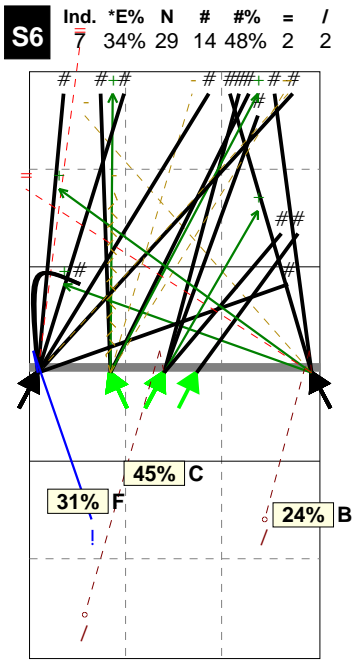

Total Zone Chart analysis

Germany | Atk after Rec | Setter in 6 | OR[*--R-#,1][*--R

S6

9 31%	13 45%	7 24%
6 67%	6 46%	2 29%
Fromm: 5 Kaliberda: 4	Andrei: 12 Böhme: 1	Grozer: 5 Schops: 2

Total events Total events %
Events # Events # in %

Total Direction Chart analysis

Germany | Atk after Rec | Setter in 6 | OR[*--R-#,1][*--R~+,1];:[11]

H: 93%(27) P: 3%(1) T: 3%(1)

Germany | Player detail | Reception | Setter in 6 | ;:[11]

Player	Skill	Type	S	Set	Ind	*E%	Tot	=	%	BP	pS	/	%	BP	pS	-	%	!	%	+	%	#	%	BP	pS
Team	Reception		6		3	39%	70	5	7%	5	.	1	1%	1	.	14	20%	17	24%	25	36%	8	11%	.	.
1 FROMM					1	11%	9	2	22%	2	2	22%	2	22%	3	33%
2 STEUERWAL					7	91%	11	1	9%	9	82%	1	9%	.	.
3 SCHWARZ					4	50%	6	2	33%	1	17%	2	33%	1	17%	.	.
6 KALIBERDA					2	33%	15	5	33%	5	33%	4	27%	1	7%	.	.
7 WESTPHAL					.	.	2	2	100%
12 TILLE					3	38%	13	1	8%	1	3	23%	3	23%	4	31%	2	15%	.	.
14 STROHBAC					3	21%	14	2	14%	2	.	1	7%	1	.	2	14%	3	21%	3	21%	3	21%	.	.

Total Zone Chart analysis

Germany | Transition | Setter in 6 | AND[*--AO-PR~3,6][*~

S6

10 32%	17 55%
6 60%	5 29%
Fromm: 7 Kaliberda: 2 Schwarz: 1	Grozer: 14 Schops: 3

4 13%	1 25%
Schwarz: 3 Kaliberda: 1	

Total events Total events %
Events # Events # in %

Total Direction Chart analysis

Germany | Transition | Setter in 6 | AND[*--AO-PR~3,6][*--AO-P2~3,6][*--A

H: 80%(24) P: 10%(3) T: 10%(3)