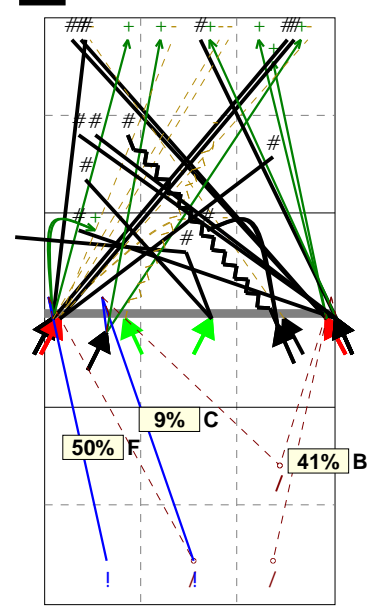

Total Zone Chart analysis

Germany | Atk after Rec | Setter in 5 | OR[*~R~#,1][*~R

S5

12 8 Fromm: 12	33% 67%	8 3 Böhme: 6 Schops: 1 Andrei: 1	22% 38%	12 9 Grozer: 9 Schops: 3	33% 75%
		4 4 Schwarz: 2 Kaliberda: 1 Strohbach: 1	11% 100%		

Total events Total events %
Events # Events # in %

Total Direction Chart analysis

Germany | Atk after Rec | Setter in 5 | OR[*~R~#,1][*~R~+,1];:[11]

S5

Ind. *E% N # #% = /
8 58% 36 24 67% 0 3

H: 94%(34) P: (0) T: 6%(2)

Total Zone Chart analysis

Germany | Transition | Setter in 5 | AND[*~AO~PR~3,6][*~

S5

19 4 Fromm: 13 Kaliberda: 4 Schwarz: 1	53% 21%	3 2 Böhme: 3	8% 67%	14 8 Schops: 8 Grozer: 6	39% 57%
--	------------	--------------------	-----------	-----------------------------------	------------

Total events Total events %
Events # Events # in %

Total Direction Chart analysis

Germany | Transition | Setter in 5 | AND[*~AO~PR~3,6][*~AO~P2~3,6][*~A

S5

Ind. *E% N # #% = /
6 29% 34 14 41% 0 4

H: 82%(28) P: 9%(3) T: 9%(3)