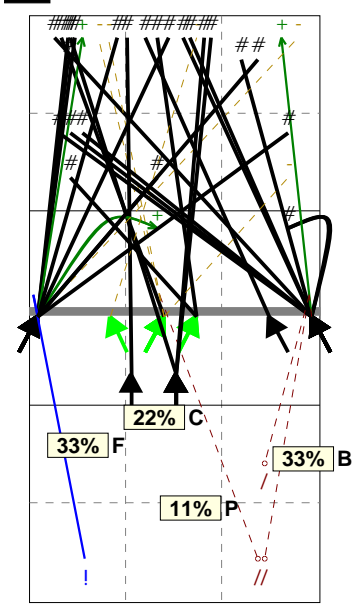

Total Zone Chart analysis

Germany | Atk after Rec | Setter in 5 | OR[*~R~#,1][*~R

S5

12 8 Fromm: 12	33% 67%	8 3 Böhme: 6 Schops: 1 Andrei: 1	22% 38%	12 9 Grozer: 9 Schops: 3	33% 75%
		4 4 Schwarz: 2 Kaliberda: 1 Strohbach: 1	11% 100%		

Total events Total events %
Events # Events # in %

Total Direction Chart analysis

Germany | Atk after Rec | Setter in 5 | OR[*~R~#,1][*~R~+,1];:[11]

S5

Ind. *E% N # #% = /
8 58% 36 24 67% 0 3

H: 94%(34) P: (0) T: 6%(2)

Total Zone Chart analysis

Germany | Transition | Setter in 5 | AND[*~AO~PR~3,6][*~

S5

19 4 Fromm: 13 Kaliberda: 4 Schwarz: 1	53% 21%	3 2 Böhme: 3	8% 67%	14 8 Schops: 8 Grozer: 6	39% 57%
--	------------	--------------------	-----------	-----------------------------------	------------

Total events Total events %
Events # Events # in %

Total Direction Chart analysis

Germany | Transition | Setter in 5 | AND[*~AO~PR~3,6][*~AO~P2~3,6][*~A

S5

Ind. *E% N # #% = /
6 29% 34 14 41% 0 4

H: 82%(28) P: 9%(3) T: 9%(3)