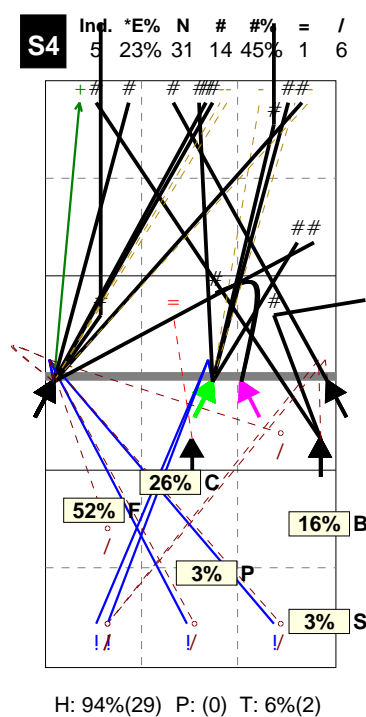

Total Zone Chart analysis

Germany | Atk after Rec | Setter in 4 | OR[*--R-#,1][*--R

S4

16 6 Fromm: 11 Kaliberda: 2 Schops: 2	52% 38%	8 4 BÖhme: 7 Andrej: 1	26% 50%	2 1 Fromm: 2	6% 50%
		1 Strohbach: 1	3% 100%	3 2 Grozer: 2 Schops: 1	10% 67%
		1 1	3% 100%		

Total events Total events %
Events # Events # in %

Total Direction Chart analysis

Germany | Atk after Rec | Setter in 4 | OR[*--R-#,1][*--R+,1];:[11]

Germany | Player detail | Reception | Setter in 4 | ;:[11]

Total Zone Chart analysis

Germany | Transition | Setter in 4 | AND[*--AO-PR~3,6][*~

S4

16 6 Fromm: 12 Kaliberda: 4	50% 38%	2 BÖhme: 2	6% 100%	1 1 Fromm: 1	3% 100%
				13 6 Grozer: 8 Schops: 5	41% 46%

Total events Total events %
Events # Events # in %

Total Direction Chart analysis

Germany | Transition | Setter in 4 | AND[*--AO-PR~3,6][*--AO-P2~3,6][*--A