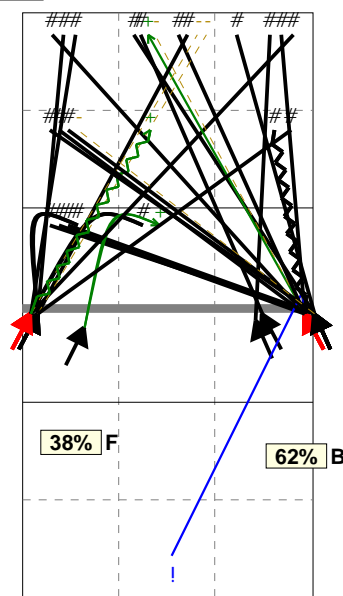

Total Zone Chart analysis

Germany | Atk after Rec | Setter in 1 | OR[\*~R~#,1][\*~R

**S1**

3 2	17% 67%	9 6	50% 67%	2 1	11% 50%
Grozer: 3		BÖhme: 5 Andrei: 4		Schwarz: 1 Strohbach: 1	
		4	22%		
		2	50%		
		Fromm: 4			

Total Direction Chart analysis

Germany | Atk after Rec | Setter in 1 | OR[\*~R~#,1][\*~R~+,1];:::[11]

H: 100%(17) P: (0) T: (0)

Total Zone Chart analysis

Germany | Transition | Setter in 1 | AND[\*~AO~PR~3,6][\*~

**S1**

12 7	38% 58%	20 15	62% 75%
Grozer: 5 Kaliberda: 3 Strohbach: 3		Grozer: 14 Schops: 5 Westphal: 1	

Total events    Total events %  
Events #        Events # in %

Total Direction Chart analysis

Germany | Transition | Setter in 1 | AND[\*~AO~PR~3,6][\*~AO~P2~3,6][\*~AO

**S1** Ind. \*E% N # #% = /  
8 72% 29 21 72% 0 0

H: 83%(24) P: 7%(2) T: 10%(3)