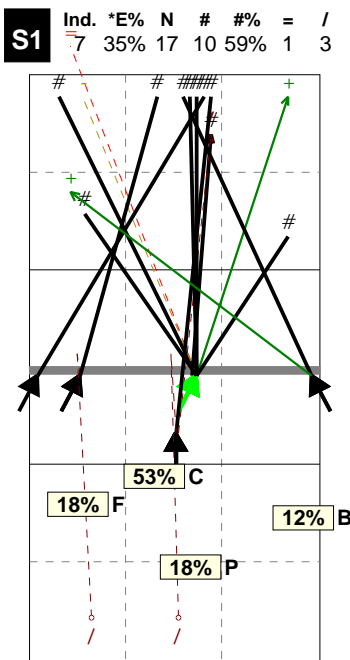

Total Zone Chart analysis

Germany | Atk after Rec | Setter in 1 | OR[\*~R~#,1][\*~R

**S1**

3 2	17% 67%	9 6	50% 67%	2 1	11% 50%
Grozer: 3		BÖhme: 5 Andrei: 4		Schwarz: 1 Strohbach: 1	
		4	22%		
		2	50%		
		Fromm: 4			

Total Direction Chart analysis

Germany | Atk after Rec | Setter in 1 | OR[\*~R~#,1][\*~R~+,1];:::[11]

H: 100%(17) P: (0) T: (0)

Total Zone Chart analysis

Germany | Transition | Setter in 1 | AND[\*~AO~PR~3,6][\*~

**S1**

12 7	38% 58%	20 15	62% 75%
Grozer: 5 Kaliberda: 3 Strohbach: 3		Grozer: 14 Schops: 5 Westphal: 1	

Total events    Total events %  
Events #        Events # in %

Total Direction Chart analysis

Germany | Transition | Setter in 1 | AND[\*~AO~PR~3,6][\*~AO~P2~3,6][\*~AO