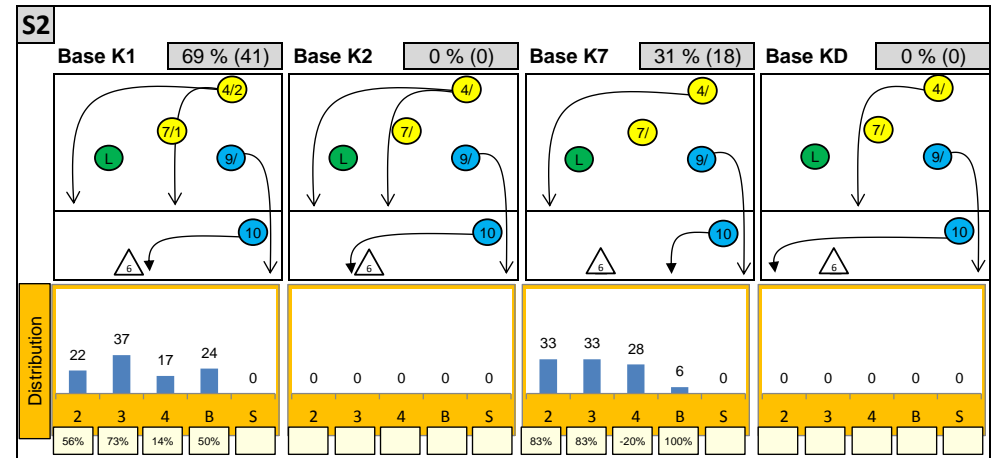

Attackdistribution depending on Settercalls - FRANCE

2: Attack of Opposite 3: Attack of Middleblocker 4: Attack of Outside B: Attack of Backrow

S: Attack of Setter xx%: Efficiency of Attacks (-100% to +100%)