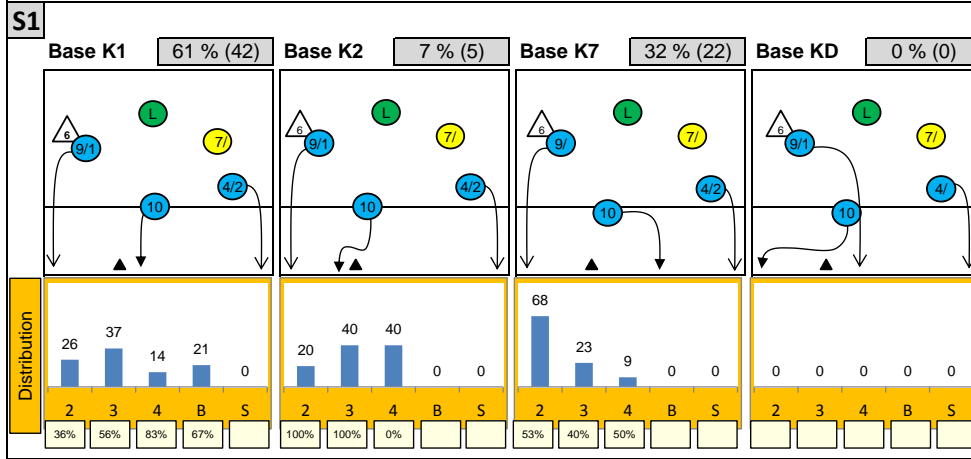

Attackdistribution depending on Settercalls - FRANCE

2: Attack of Opposite 3: Attack of Middleblocker 4: Attack of Outside B: Attack of Backrow

S: Attack of Setter xx%: Efficiency of Attacks (-100% to +100%)