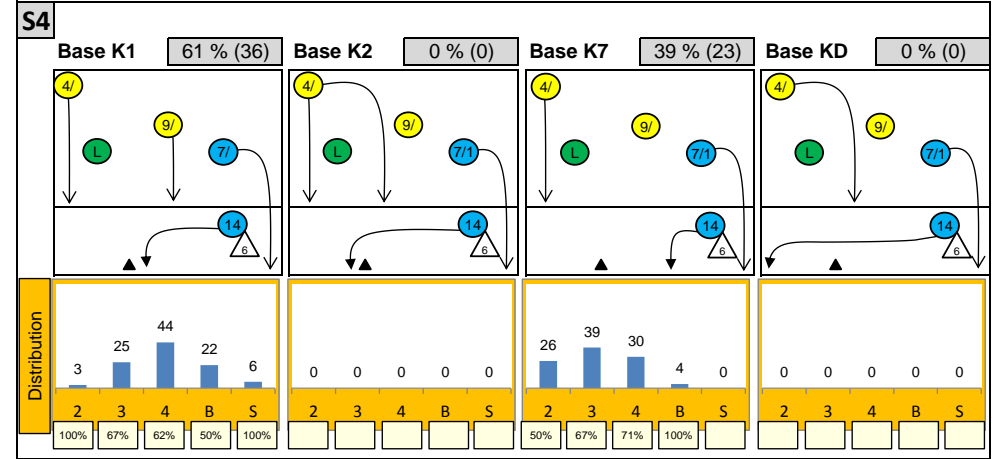

Attackdistribution depending on Settercalls - FRANCE

2: Attack of Opposite 3: Attack of Middleblocker 4: Attack of Outside B: Attack of Backrow

S: Attack of Setter xx%: Efficiency of Attacks (-100% to +100%)