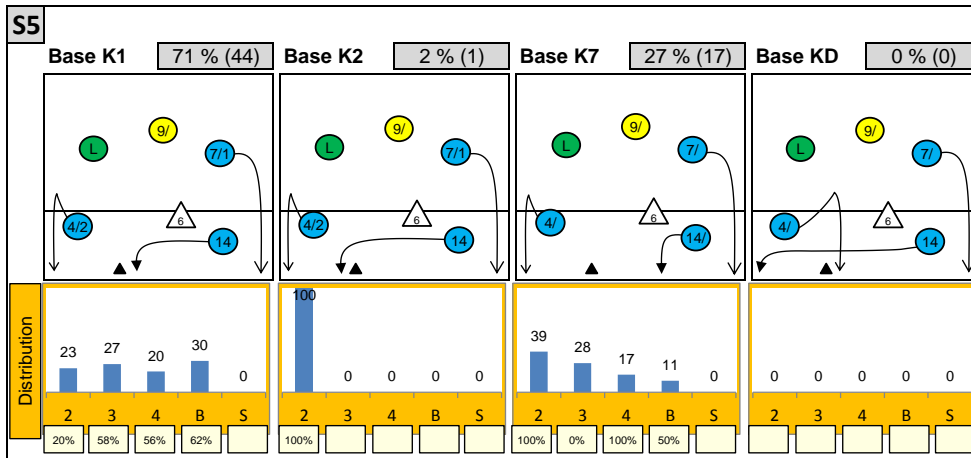

Attackdistribution depending on Settercalls - FRANCE

2: Attack of Opposite 3: Attack of Middleblocker 4: Attack of Outside B: Attack of Backrow

S: Attack of Setter xx%: Efficiency of Attacks (-100% to +100%)