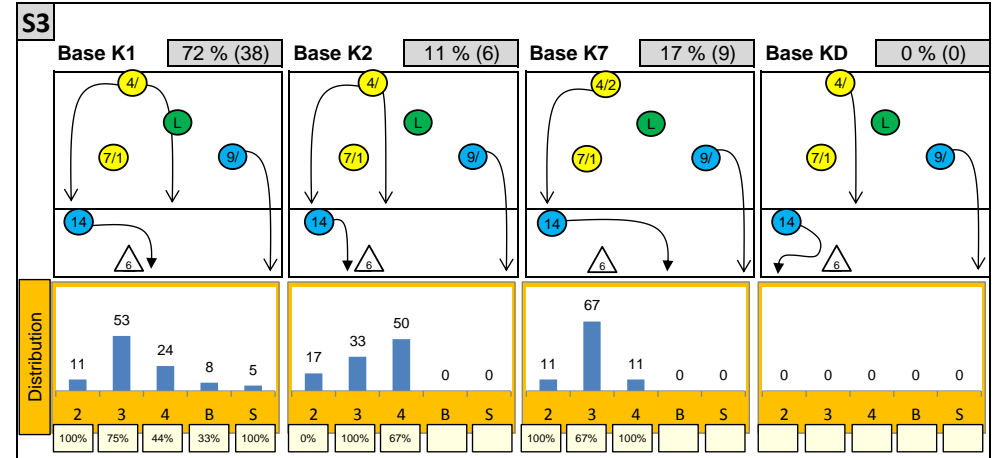

Attackdistribution depending on Settercalls - FRANCE

2: Attack of Opposite 3: Attack of Middleblocker 4: Attack of Outside B: Attack of Backrow

S: Attack of Setter xx%: Efficiency of Attacks (-100% to +100%)