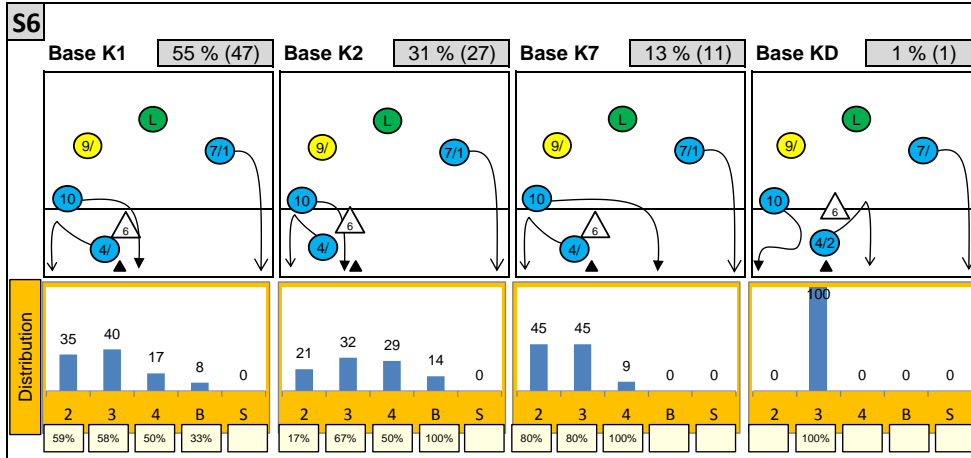

Attackdistribution depending on Settercalls - FRANCE

2: Attack of Opposite 3: Attack of Middleblocker 4: Attack of Outside B: Attack of Backrow

S: Attack of Setter xx%: Efficiency of Attacks (-100% to +100%)