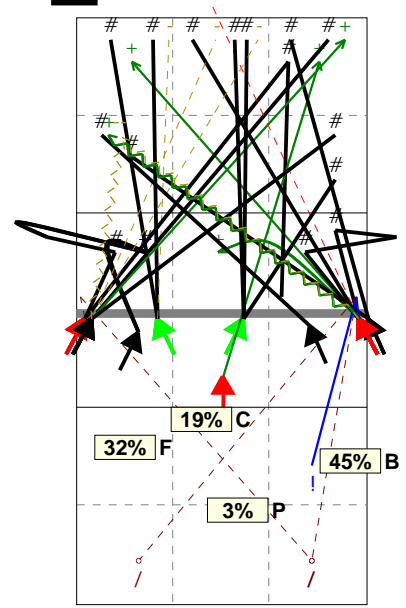

H: 84%(26) P: 10%(3) T: 6%(2)