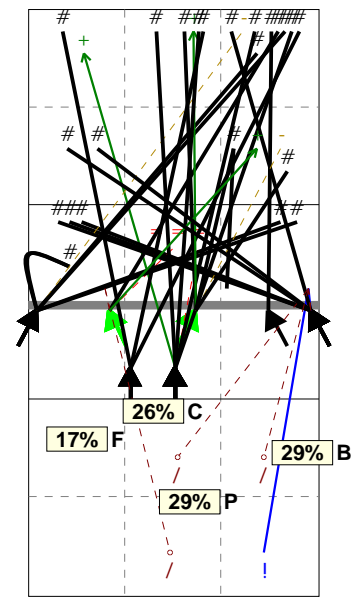

Total Zone Chart analysis

FRANCE | Atk after Rec | Setter in 5 | OR[*~R~#,1][*~R~

S5

6 5 Tillie: 6	17% 83%	9 4 Le Goff: 9	25% 44%	11 8 Rouzier: 9 Ngapeth: 1 Sidibe: 1	31% 73%

		10 7 Ngapeth: 9 Lyneel: 1	28% 70%		

Total events   Total events %
Events #   Events # in %

Total Direction Chart analysis

FRANCE | Atk after Rec | Setter in 5 | OR[*~R~#,1][*~R~+,1];:[6-7]

S5 Ind. *E% N # #% = /
7 49% 35 23 66% 3 3

H: 94%(33) P: 3%(1) T: 3%(1)

FRANCE | Player detail | Reception | Setter in 5 | ;:[6-7]

Player	Skill	Type	S	Set	Ind	*E%	Tot	=	%	BP	pS	/	%	BP	pS	-	%	!	%	+	%	#	%	BP	pS
Team	Reception			5	3	38%	76	4	5%	4	.	3	4%	3	.	15	20%	18	24%	20	26%	16	21%	.	.
2 GREBENNIK					6	80%	5	.	.	.	.	.	.	.	.	.	.	1	20%	3	60%	1	20%	.	.
6 TONIUTTI					-2	-33%	3	1	33%	1	.	.	.	.	.	2	67%	.	.	.	.	.	.	.	.
7 TILLIE					4	41%	32	2	6%	2	.	1	3%	1	.	6	19%	7	22%	8	25%	8	25%	.	.
9 NGAPETH					3	39%	33	.	.	.	.	2	6%	2	.	7	21%	9	27%	8	24%	7	21%	.	.
14 LE GOFF					-3	-100%	1	1	100%	1	.	.	.	.	.	.	.	.	.	.	.	.	.	.	.
16 MARECHAL					4	50%	2	.	.	.	.	.	.	.	.	.	.	1	50%	1	50%	.	.	.	.

Total Zone Chart analysis

FRANCE | Transition | Setter in 5 | AND[*~AO~PR~3,6][*~

S5

10 5 Tillie: 9 Marechal: 1	32% 50%	6 5 Le Goff: 5 Le Roux: 1	19% 83%	14 6 Rouzier: 13 Sidibe: 1	45% 43%

		1 Ngapeth: 1	3%		

Total events   Total events %
Events #   Events # in %

Total Direction Chart analysis

FRANCE | Transition | Setter in 5 | AND[*~AO~PR~3,6][*~AO~P2~3,6][*~AO

S5 Ind. *E% N # #% = /
7 39% 31 16 52% 1 3