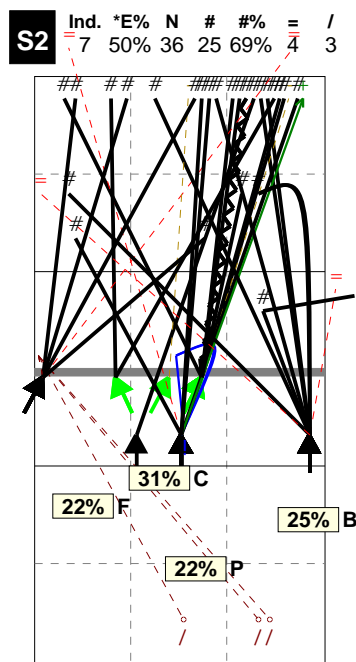

Total Zone Chart analysis

FRANCE | Atk after Rec | Setter in 2 | OR[*~R~#,1][*~R~

S2

9 4 Ngapeth: 8 Marechal: 1	24% 44%	12 9 Le Roux: 11 Lafitte: 1	32% 75%
		8 5 Tillie: 8	21% 62%
		9 7 Rouzier: 9	24% 78%

Total events Total events %
Events # Events # in %

Total Direction Chart analysis

FRANCE | Atk after Rec | Setter in 2 | OR[*~R~#,1][*~R~+,1];:[6-7]

H: 92%(33) P: 3%(1) T: 6%(2)

FRANCE | Player detail | Reception | Setter in 2 | ;:[6-7]

Total Zone Chart analysis

FRANCE | Transition | Setter in 2 | AND[*~AO~PR~3,6][*~

S2

15 8 Ngapeth: 15	45% 53%	3 2 Le Roux: 3	9% 67%
		1 Tillie: 1	3% 54%
		13 7 Rouzier: 12 Sidibe: 1	39% 54%
		1 1	3% 100%

Total events Total events %
Events # Events # in %

Total Direction Chart analysis

FRANCE | Transition | Setter in 2 | AND[*~AO~PR~3,6][*~AO~P2~3,6][*~AO

H: 91%(30) P: 3%(1) T: 6%(2)