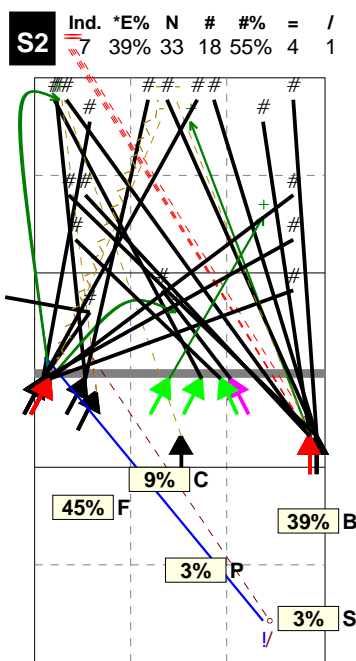

Total Zone Chart analysis

FRANCE | Atk after Rec | Setter in 2 | OR[*~R~#,1][*~R~

S2

9 4 Ngapeth: 8 Marechal: 1	24% 44%	12 9 Le Roux: 11 Lafitte: 1	32% 75%
		8 5 Tillie: 8	21% 62%
		9 7 Rouzier: 9	24% 78%

Total events Total events %
Events # Events # in %

Total Direction Chart analysis

FRANCE | Atk after Rec | Setter in 2 | OR[*~R~#,1][*~R~+,1];:[6-7]

H: 92%(33) P: 3%(1) T: 6%(2)

FRANCE | Player detail | Reception | Setter in 2 | ;:[6-7]

Total Zone Chart analysis

FRANCE | Transition | Setter in 2 | AND[*~AO~PR~3,6][*~

S2

15 8 Ngapeth: 15	45% 53%	3 2 Le Roux: 3	9% 67%
		1 Tillie: 1	3% 54%
		13 7 Rouzier: 12 Sidibe: 1	39% 54%
		1 1	3% 100%

Total events Total events %
Events # Events # in %

Total Direction Chart analysis

FRANCE | Transition | Setter in 2 | AND[*~AO~PR~3,6][*~AO~P2~3,6][*~AO

H: 91%(30) P: 3%(1) T: 6%(2)