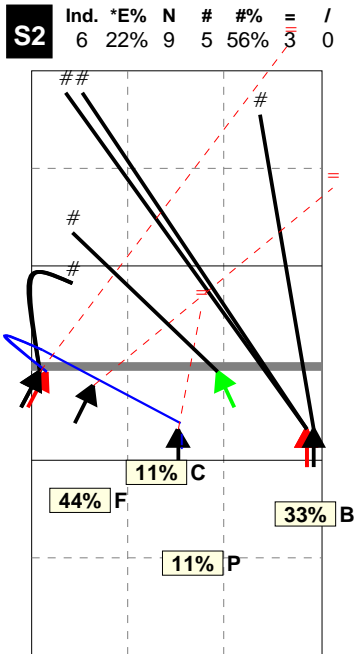

Total Zone Chart analysis

FRANCE | Atk after Rec | Setter in 2 | OR[\*~R~#,1][\*~R~

**S2**

1 11% Marechal: 1	5 56% 4 80% Le Roux: 4 Le Goff: 1	
	1 11% Marechal: 1	2 22% 2 100% Rouzier: 1 Sidibe: 1

Total events    Total events %  
Events #        Events # in %

Total Direction Chart analysis

FRANCE | Atk after Rec | Setter in 2 | OR[\*~R~#,1][\*~R~+,1];:[6-16]

H: 88%(7) P: 12%(1) T: (0)

FRANCE | Player detail | Reception | Setter in 2 | ;:[6-16]

Player	Skill	Type	S	Set	Ind	*E%	Tot	=	%	BP	pS	/	%	BP	pS	-	%	!	%	+	%	#	%	BP	pS
Team	Reception		2		3	30%	27	1	4%	1	.	.	.	.	.	7	26%	10	37%	3	11%	6	22%	.	.
2 GREBENNIK					.	.	2	.	.	.	.	.	.	.	.	1	50%	1	50%	.	.	.	.	.	.
9 NGAPETH					.	.	6	.	.	.	.	.	.	.	.	2	33%	4	67%	.	.	.	.	.	.
11 LYNEEL					4	25%	4	1	25%	1	.	.	.	.	.	1	25%	.	.	.	.	2	50%	.	.
16 MARECHAL					4	47%	15	.	.	.	.	.	.	.	.	3	20%	5	33%	3	20%	4	27%	.	.

Total Zone Chart analysis

FRANCE | Transition | Setter in 2 | AND[\*~AO~PR~3,6][\*~

**S2**

4 44% 1 25% Ngapeth: 2 Lyneel: 1 Marechal: 1	1 11% 1 100% Le Roux: 1	
	1 11% Marechal: 1	3 33% 3 100% Rouzier: 1 Le Roux: 1 Sidibe: 1

Total events    Total events %  
Events #        Events # in %

Total Direction Chart analysis

FRANCE | Transition | Setter in 2 | AND[\*~AO~PR~3,6][\*~AO~P2~3,6][\*~AO

H: 78%(7) P: (0) T: 22%(2)