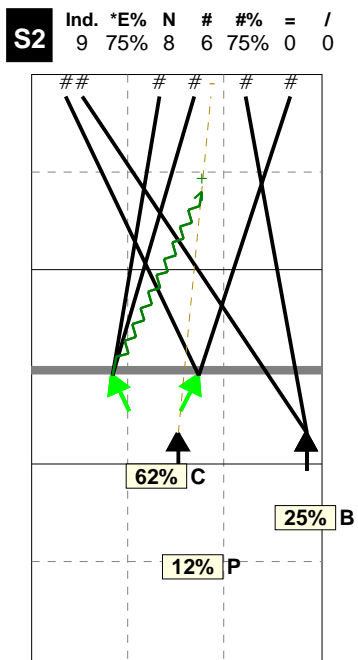

Total Zone Chart analysis

FRANCE | Atk after Rec | Setter in 2 | OR[\*~R~#,1][\*~R~

**S2**

1 11% Marechal: 1	5 56% 4 80% Le Roux: 4 Le Goff: 1	
	1 11% Marechal: 1	2 22% 2 100% Rouzier: 1 Sidibe: 1

Total events    Total events %  
Events #        Events # in %

Total Direction Chart analysis

FRANCE | Atk after Rec | Setter in 2 | OR[\*~R~#,1][\*~R~+,1];:[6-16]

H: 88%(7) P: 12%(1) T: (0)

FRANCE | Player detail | Reception | Setter in 2 | ;:[6-16]

Player	Skill	Type	S	Set	Ind	*E%	Tot	=	%	BP	pS	/	%	BP	pS	-	%	!	%	+	%	#	%	BP	pS
Team	Reception		2		3	30%	27	1	4%	1	.	.	.	.	.	7	26%	10	37%	3	11%	6	22%	.	.
2 GREBENNIK					.	.	2	.	.	.	.	.	.	.	.	1	50%	1	50%	.	.	.	.	.	.
9 NGAPETH					.	.	6	.	.	.	.	.	.	.	.	2	33%	4	67%	.	.	.	.	.	.
11 LYNEEL					4	25%	4	1	25%	1	.	.	.	.	.	1	25%	.	.	.	.	2	50%	.	.
16 MARECHAL					4	47%	15	.	.	.	.	.	.	.	.	3	20%	5	33%	3	20%	4	27%	.	.

Total Zone Chart analysis

FRANCE | Transition | Setter in 2 | AND[\*~AO~PR~3,6][\*~

**S2**

4 44% 1 25% Ngapeth: 2 Lyneel: 1 Marechal: 1	1 11% 1 100% Le Roux: 1	
	1 11% Marechal: 1	3 33% 3 100% Rouzier: 1 Le Roux: 1 Sidibe: 1

Total events    Total events %  
Events #        Events # in %

Total Direction Chart analysis

FRANCE | Transition | Setter in 2 | AND[\*~AO~PR~3,6][\*~AO~P2~3,6][\*~AO

H: 78%(7) P: (0) T: 22%(2)