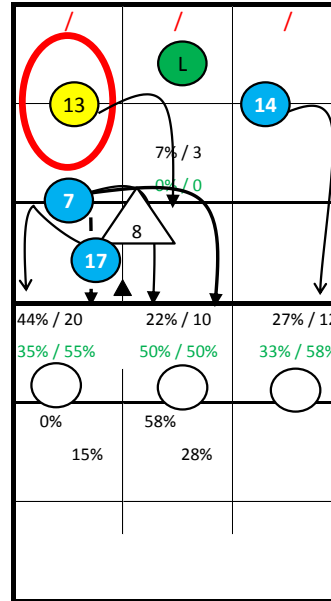

Roster

1 Veselý	MB
2 Haník	Set
3 Mach	MB
4 Pfeffer	Lib
5 Král	MB
6 Linz	MB
7 Holubec	Set
8 Habr	Opp
10 Finger	Lib
11 Krystof	Out
12 Vašíček	Out
13 Baránek	Opp
14 Bartos	Out
15 Štokr	Out
17 Konečný	Set
19 Michalek	Out
24 Janouch	Out
79 Bartos	Opp

Czech Republic 2015

24: Jumpserve at Position 1
8: Jumpserve at Position 6

S1

19: Jumpfloat at Position 5
13: Float at Position 5

S6

3: Jumpfloat at Position 1
7: Jumpfloat at Position 1

S5

S1

S6

S5

S4

S3

S2

Starting Lineup:

8/24	1/5	14/12
L: 3/15		
13/19	7/3	17/15

Rotation:

Ser: S1
Rec: S2

5: Jumpserve at Position 6
1: Jumpfloat at Position 5

S2

12: Jumpserve at Position 1
14: Jumpfloat at Position 1

S3

15: Jumpserve at Position 6
17: Float at Position 5

S4