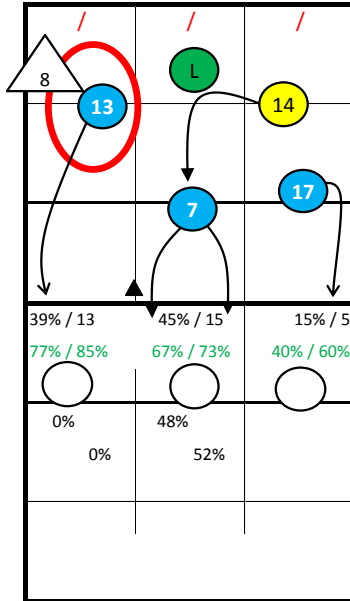

Roster

1 Veselý	MB
2 Haník	Set
3 Mach	MB
4 Pfeffer	Lib
5 Král	MB
6 Linz	MB
7 Holubec	Set
8 Habr	Opp
10 Finger	Lib
11 Krystof	Out
12 Vašíček	Out
13 Baránek	Opp
14 Bartos	Out
15 Štokr	Out
17 Konečný	Set
19 Michalek	Out
24 Janouch	Out
79 Bartos	Opp

Czech Republic 2015

24: Jumpserve at Position 1
8: Jumpserve at Position 6

S1

19: Jumpfloat at Position 5
13: Float at Position 5

S6

3: Jumpfloat at Position 1
7: Jumpfloat at Position 1

S5

S1

S6

S5

S4

S3

S2

Starting Lineup:

8/24	1/5	14/12
L: 3/15		
13/19	7/3	17/15

Rotation: