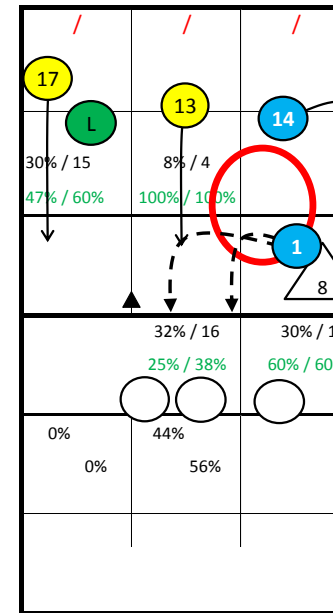

S6

S5

S4

S3

S2

Starting Lineup:

8/24	1/5	14/12
L: 3/15		
13/19	7/3	17/15

Rotation:

Ser: S1
Rec: S2

5: Jumpserve at Position 6
1: Jumpfloat at Position 5

S2

12: Jumpserve at Position 1
14: Jumpfloat at Position 1

S3

15: Jumpserve at Position 6
17: Float at Position 5

S4