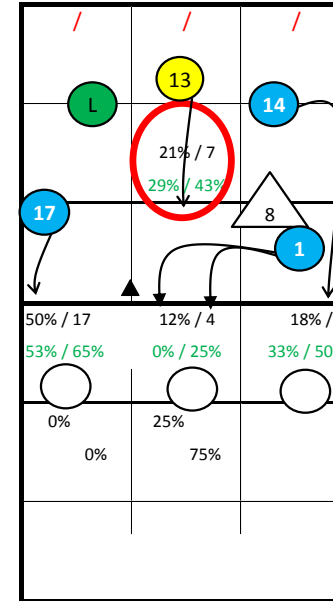

Czech Republic 2015

24: Jumpserve at Position 1
8: Jumpserve at Position 6

S1

19: Jumpfloat at Position 5
13: Float at Position 5

S6

3: Jumpfloat at Position 1
7: Jumpfloat at Position 1

S5

S1

S6

S5

S4

S3

S2

Starting Lineup:

8/24	1/5	14/12
L: 3/15		
13/19	7/3	17/15

Rotation:

Ser: S1
Rec: S2

5: Jumpserve at Position 6
1: Jumpfloat at Position 5

S2

12: Jumpserve at Position 1
14: Jumpfloat at Position 1

S3

15: Jumpserve at Position 6
17: Float at Position 5

S4