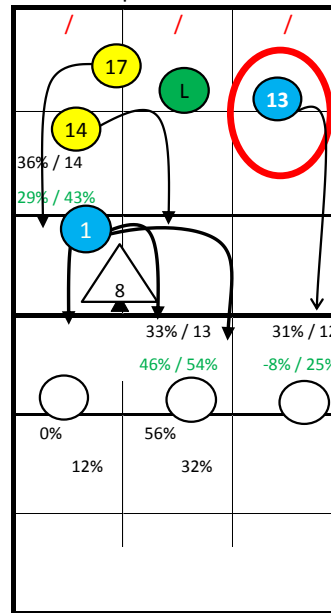

S6

S5

S4

S3

S2

Starting Lineup:

8/24	1/5	14/12
L: 3/15		
13/19	7/3	17/15

Rotation:

Ser: S1
Rec: S2

5: Jumpserve at Position 6
1: Jumpfloat at Position 5

S2

12: Jumpserve at Position 1
14: Jumpfloat at Position 1

S3

15: Jumpserve at Position 6
17: Float at Position 5

S4