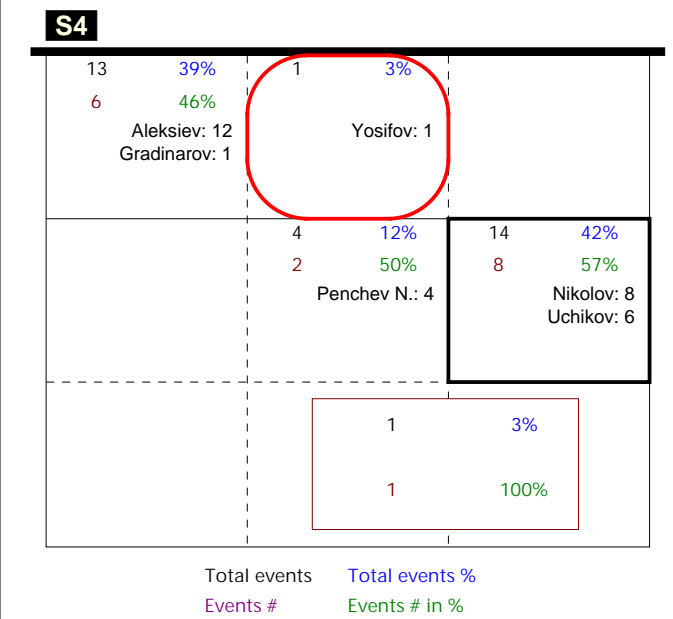

Total Zone Chart analysis

BULGARIA | Atk after Rec | Setter in 4 | OR[*~~R~#,1][*~~

Total Direction Chart analysis

BULGARIA | Atk after Rec | Setter in 4 | OR[*~~R~#,1][*~~R~+,1];;[1]

H: 75%(12) P: 6%(1) T: 19%(3)

Total Zone Chart analysis

BULGARIA | Transition | Setter in 4 | AND[*~~AO~PR~3,6][*

Total Direction Chart analysis

BULGARIA | Transition | Setter in 4 | AND[*~~AO~PR~3,6][*~~AO~P2~3,6][*~~

H: 82%(27) P: 3%(1) T: 15%(5)