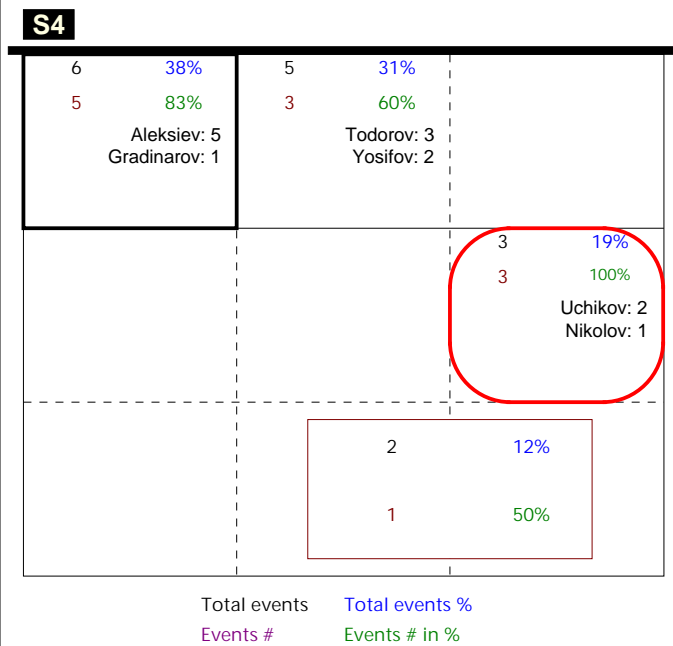

Total Zone Chart analysis

BULGARIA | Atk after Rec | Setter in 4 | OR[*~~R~#,1][*~~

Total Direction Chart analysis

BULGARIA | Atk after Rec | Setter in 4 | OR[*~~R~#,1][*~~R~+,1];;[1]

H: 75%(12) P: 6%(1) T: 19%(3)