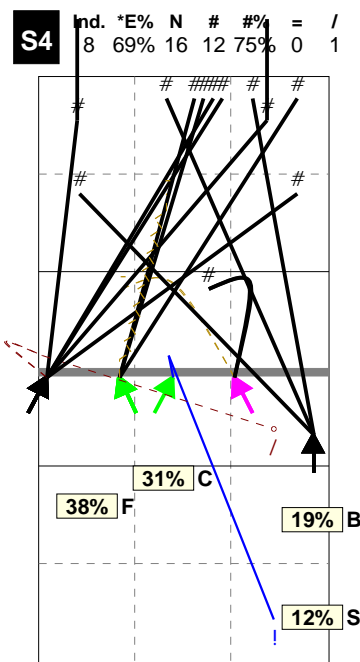

Total Zone Chart analysis

BULGARIA | Atk after Rec | Setter in 4 | OR[*~~R~#,1][*~~

Total Direction Chart analysis

BULGARIA | Atk after Rec | Setter in 4 | OR[*~~R~#,1][*~~R~+,1];;[1]

H: 75%(12) P: 6%(1) T: 19%(3)

Player	Skill	Type	S	Set	Ind	*E%	Tot	=	%	BP	pS	/	%	BP	pS	-	%	!	%	+	%	#	%	BP	pS
Team	Reception		4		2	24%	46	5	11%	5	14	30%	11	24%	9	20%	7	15%	.	.
7 Gradinarov					.	.	5	1	20%	1	2	40%	1	20%	1	20%
13 Salparov					.	.	3	1	33%	2	67%
15 Aleksiev					4	45%	11	1	9%	1	4	36%	.	.	3	27%	3	27%	.	.
16 Ivanov					-1	.	1	1	100%
17 Penchev N.					2	23%	26	3	12%	3	6	23%	8	31%	5	19%	4	15%	.	.

Total Zone Chart analysis

BULGARIA | Transition | Setter in 4 | AND[*~~AO~PR~3,6][*

Total Direction Chart analysis

BULGARIA | Transition | Setter in 4 | AND[*~~AO~PR~3,6][*~~AO~P2~3,6][*~~

H: 82%(27) P: 3%(1) T: 15%(5)