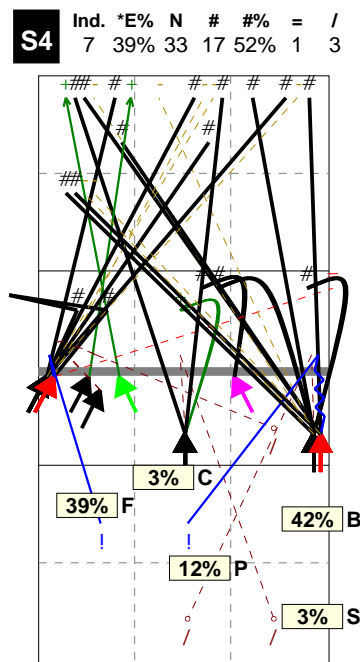

Total Zone Chart analysis

BULGARIA | Atk after Rec | Setter in 4 | OR[*~~R~#,1][*~~

Total Direction Chart analysis

BULGARIA | Atk after Rec | Setter in 4 | OR[*~~R~#,1][*~~R~+,1];;[1]

H: 75%(12) P: 6%(1) T: 19%(3)

Player	Skill	Type	S	Set	Ind	*E%	Tot	=	%	BP	pS	/	%	BP	pS	-	%	!	%	+	%	#	%	BP	pS
Team	Reception		4		2	24%	46	5	11%	5	14	30%	11	24%	9	20%	7	15%	.	.
7 Gradinarov					.	.	5	1	20%	1	2	40%	1	20%	1	20%
13 Salparov					.	.	3	1	33%	2	67%
15 Aleksiev					4	45%	11	1	9%	1	4	36%	.	.	3	27%	3	27%	.	.
16 Ivanov					-1	.	1	1	100%
17 Penchev N.					2	23%	26	3	12%	3	6	23%	8	31%	5	19%	4	15%	.	.

Total Zone Chart analysis

BULGARIA | Transition | Setter in 4 | AND[*~~AO~PR~3,6][*

Total Direction Chart analysis

BULGARIA | Transition | Setter in 4 | AND[*~~AO~PR~3,6][*~~AO~P2~3,6][*~~

H: 82%(27) P: 3%(1) T: 15%(5)