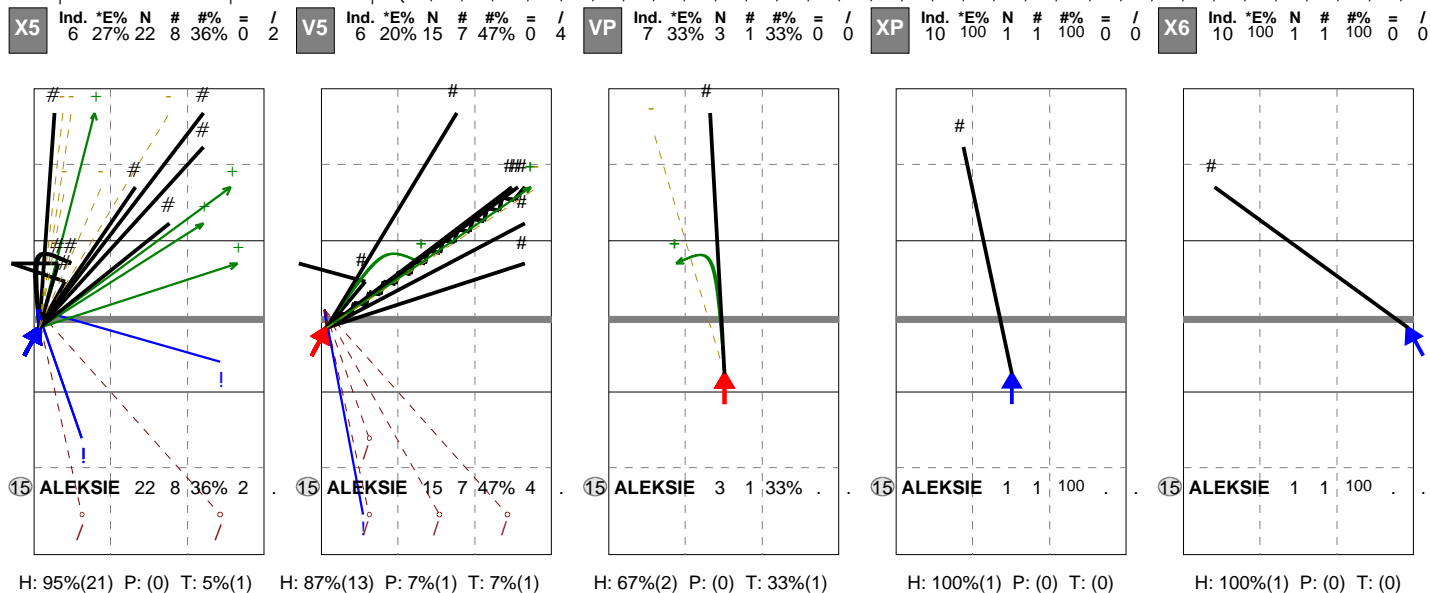

Total Direction Chart analysis

Bulgaria | 15 ALEKSIEV | Atk after Rec | (XF,X2,X1,XM,XG,XC,X7,PP,X9,XT,X3,X4,XB,XP,XR,X5,X0,X6,X8,CB,CF,CD,C5,C0,C6,C8,V5,V0,V6,V8,VB,VP,VR,P2)

Total Direction Chart analysis

Bulgaria | 15 ALEKSIEV | Transition | (XF,X2,X1,XM,XG,XC,X7,PP,X9,XT,X3,X4,XB,XP,XR,X5,X0,X6,X8,CB,CF,CD,C5,C0,C6,C8,V5,V0,V6,V8,VB,VP,VR,P2)

Ind. *E% N # #% = /
5 45% 20 0 0% 0 0

Ind. *E% N # #% = /
4 12% 17 3 18% 0 0