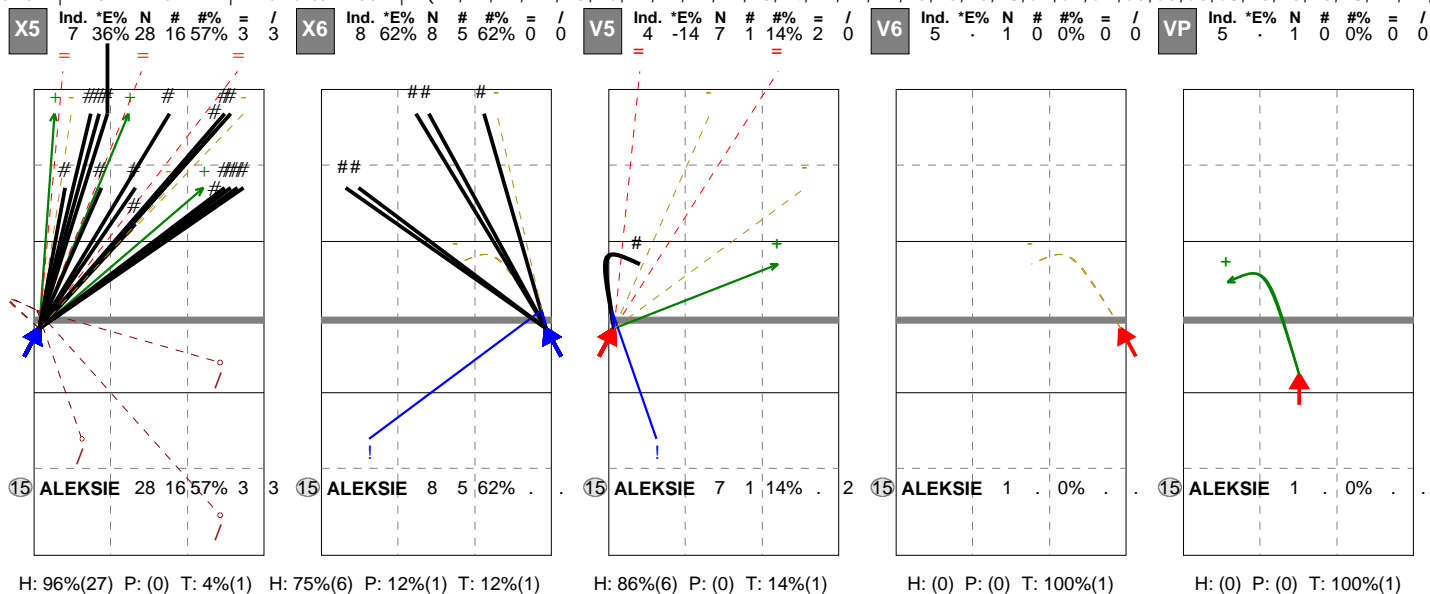

Total Direction Chart analysis

Bulgaria | 15 ALEKSIEV | Atk after Rec | (XF,X2,X1,XM,XG,XC,X7,PP,X9,XT,X3,X4,XB,XP,XR,X5,X0,X6,X8,CB,CF,CD,C5,C0,C6,C8,V5,V0,V6,V8,VB,VP,VR,P2)

Total Direction Chart analysis

Bulgaria | 15 ALEKSIEV | Transition | (XF,X2,X1,XM,XG,XC,X7,PP,X9,XT,X3,X4,XB,XP,XR,X5,X0,X6,X8,CB,CF,CD,C5,C0,C6,C8,V5,V0,V6,V8,VB,VP,VR,P2)

Ind. *E% N # #% = /
5 45% 20 0 0% 0 0

Ind. *E% N # #% = /
4 12% 17 3 18% 0 0