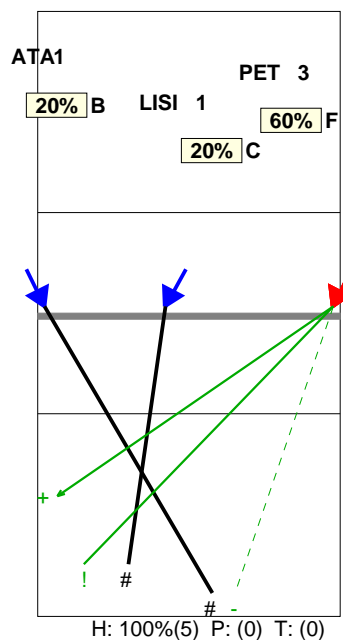

Czech Republic	2	25	16	22	25	13	101	08/22/20	Friendly Match
Serbia	3	17	25	25	21	15	103	18.00.00	Hradec Kralove

Analysis selection

Serbia | Atk after Rec | Rotation detail | OR[a~~R~!,1][a~~R~~,1]:::[5]

S1 Ind. *E% N # #% = /
8 60% 5 3 60% 0 0

S6 Ind. *E% N # #% = /
6 40% 5 2 40% 0 0

S5 Ind. *E% N # #% = /
7 33% 9 5 56% 1 1

S4 Ind. *E% N # #% = /
6 20% 5 2 40% 0 1

S3 Ind. *E% N # #% = /
4 . 6 1 17% 1 0

S2 Ind. *E% N # #% = /
3 -20 5 1 20% 2 0