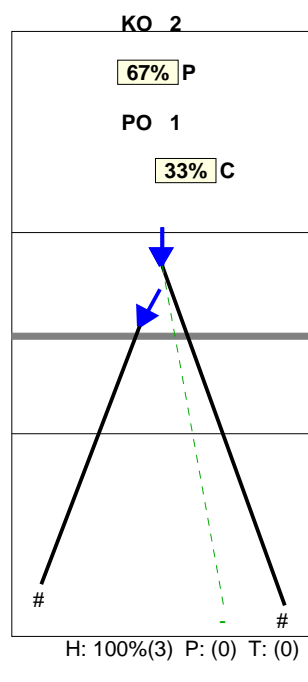

Czech Republic	2	25	16	22	25	13	101	08/22/20	Friendly Match
Serbia	3	17	25	25	21	15	103	18.00.00	Hradec Kralove

Analysis selection

Serbia | Atk after Rec | Rotation detail | OR[a~R~+,1][a~R~#,1];:[5]

S1 Ind. *E% N # #% = /
7 33% 3 2 67% 1 0

S6 Ind. *E% N # #% = /
9 75% 4 3 75% 0 0

S5 Ind. *E% N # #% = /
8 67% 3 2 67% 0 0

S4 Ind. *E% N # #% = /
10 100 2 2 100 0 0

S3 Ind. *E% N # #% = /
6 25% 4 2 50% 0 1

S2 Ind. *E% N # #% = /
10 100 3 3 100 0 0