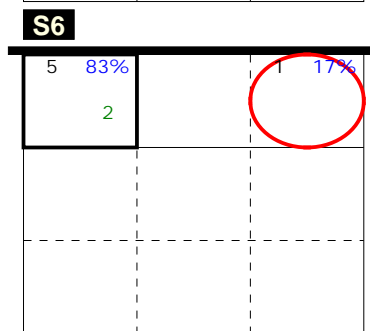

Selected match: (6) RUS, RUS, GER, GER, ITA, ITA

Analysis selection

SRBIJA (2013) | Atk after Rec | Rotation detail | OR[*~R~!,1][*~R~,1];;[1-5-14-21]

Total events Total events %
 Break Points won Break Points lost