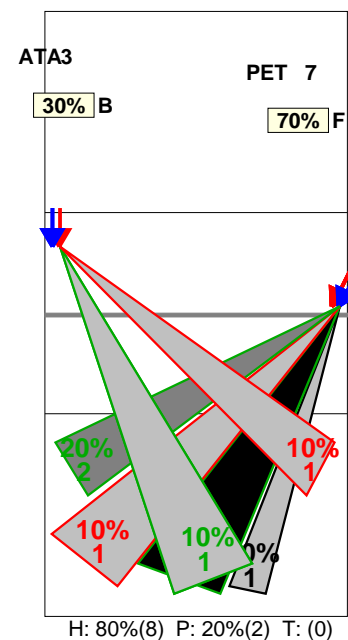

Analysis selection

SRBIJA (2013) | Atk after Rec | Rotation detail | OR[*~R~!,1][*~R~-,1];;:[1-5-14-21]

S1 Ind. *E% N # #% = /
5 . 2 0 0% 0 0

S6 Ind. *E% N # #% = /
5 . 6 2 33% 1 1

S5 Ind. *E% N # #% = /
6 29% 7 4 57% 1 1

S4 Ind. *E% N # #% = /
4 -10 10 2 20% 2 1

S3 Ind. *E% N # #% = /
7 33% 6 3 50% 1 0

S2 Ind. *E% N # #% = /
5 . 1 0 0% 0 0