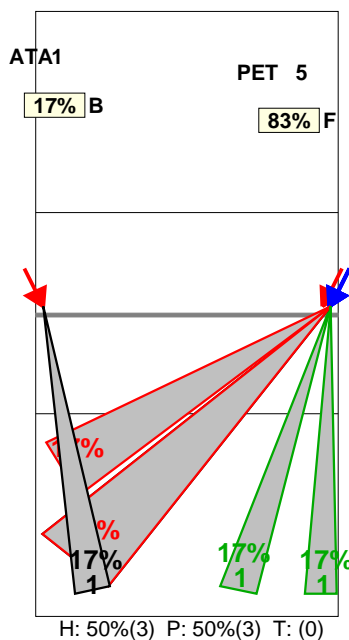

Analysis selection

SRBIJA (2013) | Atk after Rec | Rotation detail | OR[*~R~!,1][*~R~-,1];;:[1-5-14-21]

S1 Ind. *E% N # #% = /
5 . 2 0 0% 0 0

S6 Ind. *E% N # #% = /
5 . 6 2 33% 1 1

S5 Ind. *E% N # #% = /
6 29% 7 4 57% 1 1

S4 Ind. *E% N # #% = /
4 -10 10 2 20% 2 1

S3 Ind. *E% N # #% = /
7 33% 6 3 50% 1 0

S2 Ind. *E% N # #% = /
5 . 1 0 0% 0 0