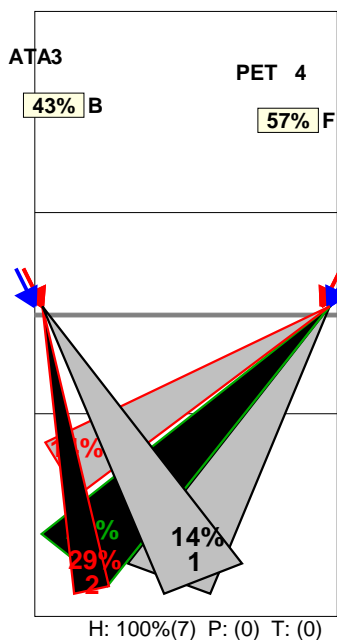

Analysis selection

SRBIJA (2013) | Atk after Rec | Rotation detail | OR[*~R~!,1][*~R~-,1];;:[1-5-14-21]

S1 Ind. *E% N # #% = /
5 . 2 0 0% 0 0

S6 Ind. *E% N # #% = /
5 . 6 2 33% 1 1

S5 Ind. *E% N # #% = /
6 29% 7 4 57% 1 1

S4 Ind. *E% N # #% = /
4 -10 10 2 20% 2 1

S3 Ind. *E% N # #% = /
7 33% 6 3 50% 1 0

S2 Ind. *E% N # #% = /
5 . 1 0 0% 0 0