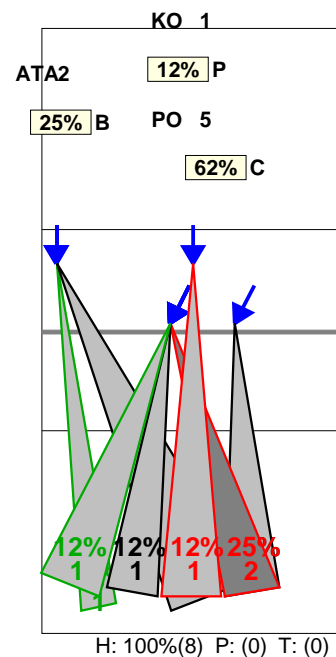

Selected match: (6) RUS, RUS, GER, GER, ITA, ITA

Analysis selection

SRBIJA (2013) | Atk after Rec | Rotation detail | OR[\*~R~#,1][\*~R~+,1];:[1-5-14-21]

**S1** Ind. \*E% N # #% = /  
8 67% 6 4 67% 0 0

**S6** Ind. \*E% N # #% = /  
10 100 4 4 100 0 0

**S5** Ind. \*E% N # #% = /  
8 50% 8 5 62% 1 0

**S4** Ind. \*E% N # #% = /  
6 25% 8 4 50% 0 2

**S3** Ind. \*E% N # #% = /  
5 . 1 0 0% 0 0

**S2** Ind. \*E% N # #% = /  
8 50% 4 2 50% 0 0