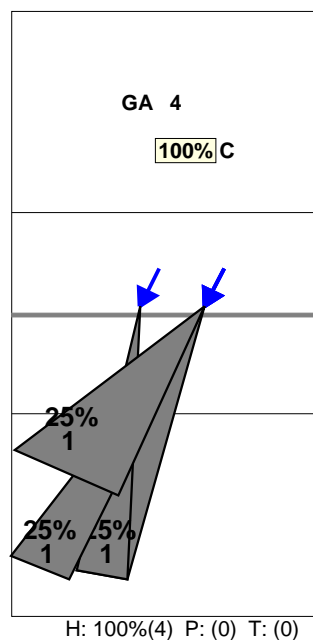

Selected match: (6) RUS, RUS, GER, GER, ITA, ITA

Analysis selection

SRBIJA (2013) | Atk after Rec | Rotation detail | OR[\*~R~#,1][\*~R~+,1];:[1-5-14-21]

**S1** Ind. \*E% N # #% = /  
8 67% 6 4 67% 0 0

**S6** Ind. \*E% N # #% = /  
10 100 4 4 100 0 0

**S5** Ind. \*E% N # #% = /  
8 50% 8 5 62% 1 0

**S4** Ind. \*E% N # #% = /  
6 25% 8 4 50% 0 2

**S3** Ind. \*E% N # #% = /  
5 . 1 0 0% 0 0

**S2** Ind. \*E% N # #% = /  
8 50% 4 2 50% 0 0