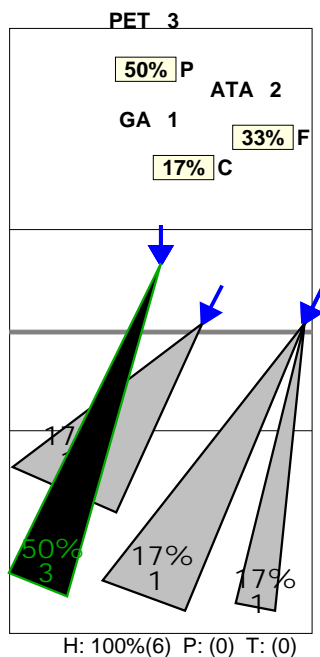

Selected match: (6) RUS, RUS, GER, GER, ITA, ITA

Analysis selection

SRBIJA (2013) | Atk after Rec | Rotation detail | OR[\*~R~#,1][\*~R~+,1];:[1-5-14-21]

**S1** Ind. \*E% N # #% = /  
8 67% 6 4 67% 0 0

**S6** Ind. \*E% N # #% = /  
10 100 4 4 100 0 0

**S5** Ind. \*E% N # #% = /  
8 50% 8 5 62% 1 0

**S4** Ind. \*E% N # #% = /  
6 25% 8 4 50% 0 2

**S3** Ind. \*E% N # #% = /  
5 . 1 0 0% 0 0

**S2** Ind. \*E% N # #% = /  
8 50% 4 2 50% 0 0