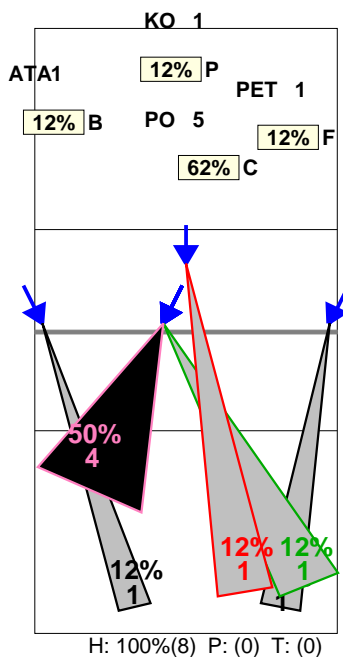

Selected match: (6) RUS, RUS, GER, GER, ITA, ITA

Analysis selection

SRBIJA (2013) | Atk after Rec | Rotation detail | OR[\*~R~#,1][\*~R~+,1];:[1-5-14-21]

**S1** Ind. \*E% N # #% = /  
8 67% 6 4 67% 0 0

**S6** Ind. \*E% N # #% = /  
10 100 4 4 100 0 0

**S5** Ind. \*E% N # #% = /  
8 50% 8 5 62% 1 0

**S4** Ind. \*E% N # #% = /  
6 25% 8 4 50% 0 2

**S3** Ind. \*E% N # #% = /  
5 . 1 0 0% 0 0

**S2** Ind. \*E% N # #% = /  
8 50% 4 2 50% 0 0