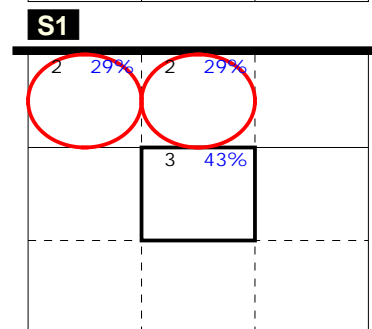

Analysis selection

SRBIJA (2013) | Atk after Rec | Rotation detail | OR[*~R~#,1][*~R~+,1];;[1-5-14-21]

Total events Total events %
 Break Points won Break Points lost