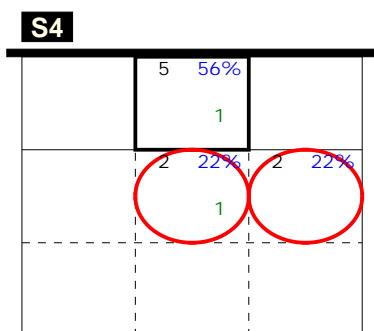

Analysis selection

SRBIJA (2013) | Atk after Rec | Rotation detail | OR[*~R~#,1][*~R~+,1];;[1-5-14-21]

Total events Total events %
 Break Points won Break Points lost