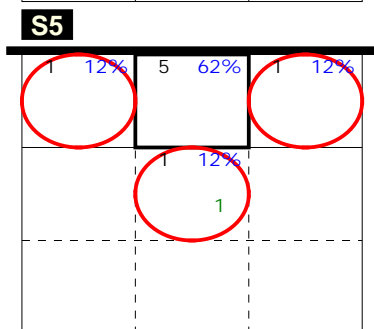

Analysis selection

SRBIJA (2013) | Atk after Rec | Rotation detail | OR[*~R~#,1][*~R~+,1];;[1-5-14-21]

Total events Total events %
 Break Points won Break Points lost