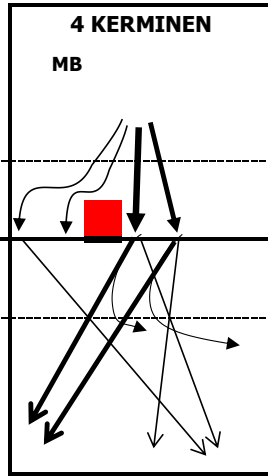

# FINLAND - Analysis of the attack directions

TIPs !!!

TIP + SHOT

	sum	perc	eff	#	##%
<b>FINLAND</b>	<b>92</b>		<b>38%</b>	<b>50</b>	<b>54%</b>
2 TERVAPORTTI	1	1%	0%	0	0%
3 ESKO	0	0%	0%	0	0%
4 KERMINEN	0	0%	0%	0	0%
5 SILTALA	23	25%	30%	11	48%
6 SEPPANEN	13	14%	62%	8	62%
7 HIETANEN	0	0%	0%	0	0%
10 SIVULA	29	32%	28%	15	52%
11 RAJALA	0	0%	0%	0	0%
13 OIVANEN	10	11%	0%	2	20%
14 SHUMOV	0	0%	0%	0	0%
15 OIVANEN	7	8%	71%	6	86%
16 OJANSIVU	0	0%	0%	0	0%
18 LEHTONEN	9	10%	78%	8	89%

sum: sum of all attacks of player

perc: value in percent of team

eff: efficiency

#: kills

##%: kills in percent