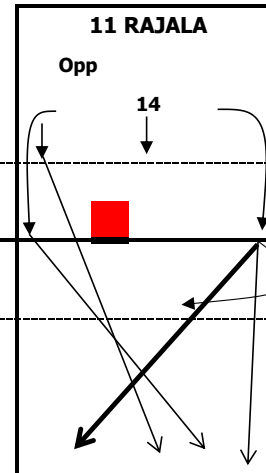

# FINLAND - Analysis of the attack directions

TIPs !!!

TIP + SHOT

	sum	perc	eff	#	##%
<b>FINLAND</b>	<b>92</b>		<b>38%</b>	<b>50</b>	<b>54%</b>
2 TERVAPORTTI	1	1%	0%	0	0%
3 ESKO	0	0%	0%	0	0%
4 KERMINEN	0	0%	0%	0	0%
5 SILTALA	23	25%	30%	11	48%
6 SEPPANEN	13	14%	62%	8	62%
7 HIETANEN	0	0%	0%	0	0%
10 SIVULA	29	32%	28%	15	52%
11 RAJALA	0	0%	0%	0	0%
13 OIVANEN	10	11%	0%	2	20%
14 SHUMOV	0	0%	0%	0	0%
15 OIVANEN	7	8%	71%	6	86%
16 OJANSIVU	0	0%	0%	0	0%
18 LEHTONEN	9	10%	78%	8	89%

sum: sum of all attacks of player

perc: value in percent of team

eff: efficiency

#: kills

##%: kills in percent