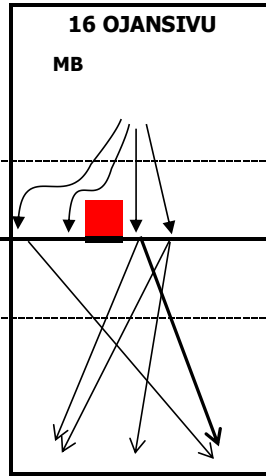

# FINLAND - Analysis of the attack directions

TIPs !!!

TIP + SHOT

	sum	perc	eff	#	##%
<b>FINLAND</b>	<b>92</b>		<b>38%</b>	<b>50</b>	<b>54%</b>
2 TERVAPORTTI	1	1%	0%	0	0%
3 ESKO	0	0%	0%	0	0%
4 KERMINEN	0	0%	0%	0	0%
5 SILTALA	23	25%	30%	11	48%
6 SEPPANEN	13	14%	62%	8	62%
7 HIETANEN	0	0%	0%	0	0%
10 SIVULA	29	32%	28%	15	52%
11 RAJALA	0	0%	0%	0	0%
13 OIVANEN	10	11%	0%	2	20%
14 SHUMOV	0	0%	0%	0	0%
15 OIVANEN	7	8%	71%	6	86%
16 OJANSIVU	0	0%	0%	0	0%
18 LEHTONEN	9	10%	78%	8	89%

sum: sum of all attacks of player

perc: value in percent of team

eff: efficiency

#: kills

##%: kills in percent