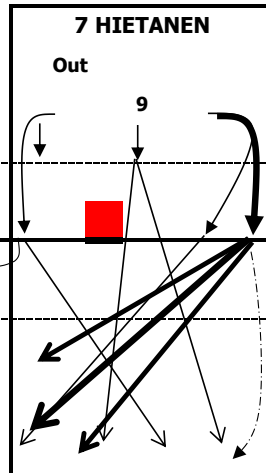

# FINLAND - Analysis of the attack directions

TIPs !!!

TIP + SHOT

	sum	perc	eff	#	##%
<b>FINLAND</b>	<b>92</b>		<b>38%</b>	<b>50</b>	<b>54%</b>
2 TERVAPORTTI	1	1%	0%	0	0%
3 ESKO	0	0%	0%	0	0%
4 KERMINEN	0	0%	0%	0	0%
5 SILTALA	23	25%	30%	11	48%
6 SEPPANEN	13	14%	62%	8	62%
7 HIETANEN	0	0%	0%	0	0%
10 SIVULA	29	32%	28%	15	52%
11 RAJALA	0	0%	0%	0	0%
13 OIVANEN	10	11%	0%	2	20%
14 SHUMOV	0	0%	0%	0	0%
15 OIVANEN	7	8%	71%	6	86%
16 OJANSIVU	0	0%	0%	0	0%
18 LEHTONEN	9	10%	78%	8	89%

sum: sum of all attacks of player

perc: value in percent of team

eff: efficiency

#: kills

##%: kills in percent