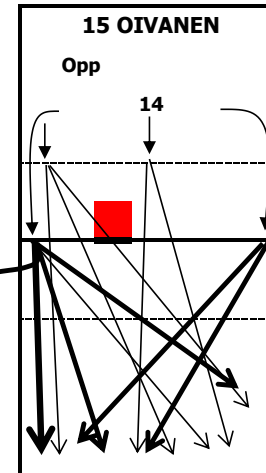

# FINLAND - Analysis of the attack directions

TIPs !!!

TIP + SHOT

	sum	perc	eff	#	##%
<b>FINLAND</b>	<b>92</b>		<b>38%</b>	<b>50</b>	<b>54%</b>
2 TERVAPORTTI	1	1%	0%	0	0%
3 ESKO	0	0%	0%	0	0%
4 KERMINEN	0	0%	0%	0	0%
5 SILTALA	23	25%	30%	11	48%
6 SEPPANEN	13	14%	62%	8	62%
7 HIETANEN	0	0%	0%	0	0%
10 SIVULA	29	32%	28%	15	52%
11 RAJALA	0	0%	0%	0	0%
13 OIVANEN	10	11%	0%	2	20%
14 SHUMOV	0	0%	0%	0	0%
15 OIVANEN	7	8%	71%	6	86%
16 OJANSIVU	0	0%	0%	0	0%
18 LEHTONEN	9	10%	78%	8	89%

sum: sum of all attacks of player

perc: value in percent of team

eff: efficiency

#: kills

##%: kills in percent