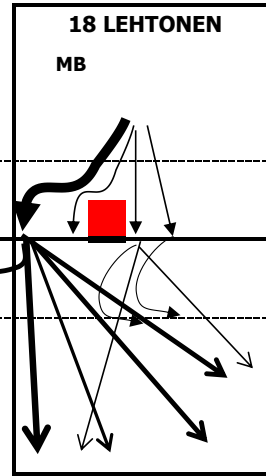

# FINLAND - Analysis of the attack directions

TIPs !!!

TIP + SHOT

	sum	perc	eff	#	##%
<b>FINLAND</b>	<b>92</b>		<b>38%</b>	<b>50</b>	<b>54%</b>
2 TERVAPORTTI	1	1%	0%	0	0%
3 ESKO	0	0%	0%	0	0%
4 KERMINEN	0	0%	0%	0	0%
5 SILTALA	23	25%	30%	11	48%
6 SEPPANEN	13	14%	62%	8	62%
7 HIETANEN	0	0%	0%	0	0%
10 SIVULA	29	32%	28%	15	52%
11 RAJALA	0	0%	0%	0	0%
13 OIVANEN	10	11%	0%	2	20%
14 SHUMOV	0	0%	0%	0	0%
15 OIVANEN	7	8%	71%	6	86%
16 OJANSIVU	0	0%	0%	0	0%
18 LEHTONEN	9	10%	78%	8	89%

sum: sum of all attacks of player

perc: value in percent of team

eff: efficiency

#: kills

##%: kills in percent