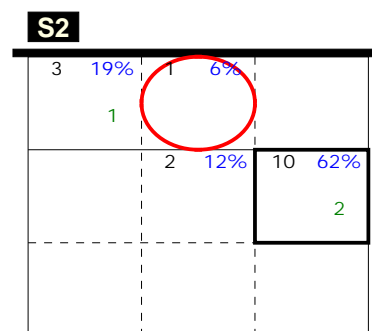

Analysis selection

FINLAND | Atk after Rec | Rotation detail | OR[*~R-!,1][*~R--,1];:[3-5-10]

Total events Total events %
 Break Points won Break Points lost