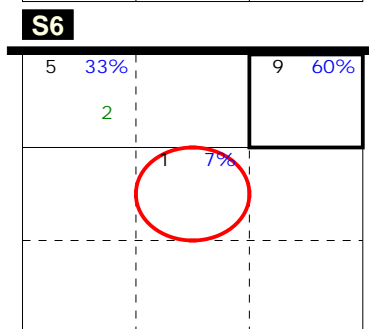

Analysis selection

FINLAND | Atk after Rec | Rotation detail | OR[*~R-!,1][*~R--,1];:[3-5-10]

Total events Total events %
 Break Points won Break Points lost