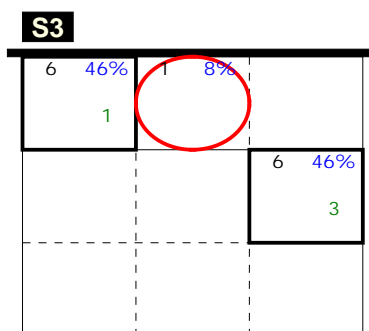

Analysis selection

FINLAND | Atk after Rec | Rotation detail | OR[*~R-!,1][*~R--,1];:[3-5-10]

Total events Total events %
 Break Points won Break Points lost