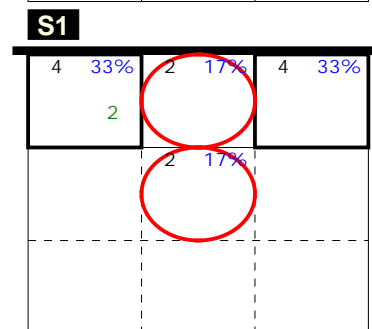

Analysis selection

FINLAND | Atk after Rec | Rotation detail | OR[*~R-!,1][*~R--,1];:[3-5-10]

Total events Total events %
 Break Points won Break Points lost