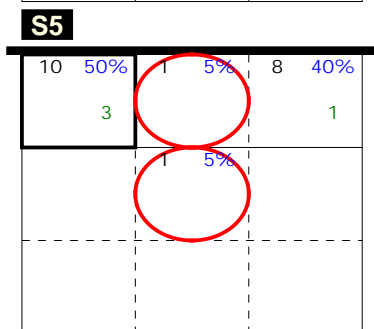

Analysis selection

FINLAND | Atk after Rec | Rotation detail | OR[*~R-!,1][*~R--,1];:[3-5-10]

Total events Total events %
 Break Points won Break Points lost