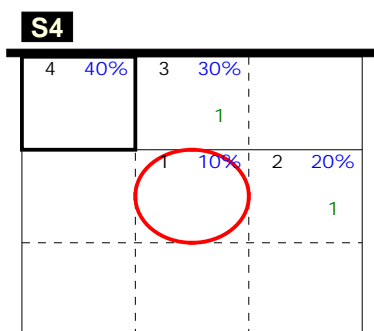

Analysis selection

FINLAND | Atk after Rec | Rotation detail | OR[*~R-!,1][*~R--,1];:[3-5-10]

Total events Total events %
 Break Points won Break Points lost