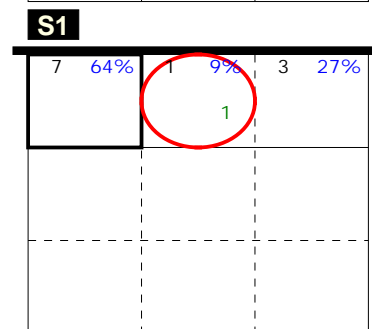

Analysis selection

BELGIUM | Atk after Rec | Rotation detail | OR[*~R-1,1][*~R~,1];;;[1-3-5-9-10-11]

Total events Total events %
 Break Points won Break Points lost