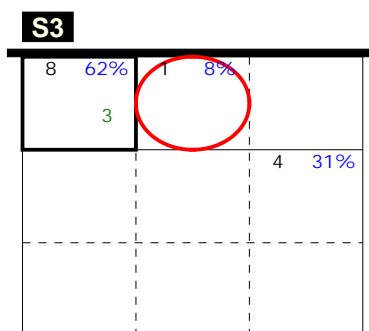

Analysis selection

BELGIUM | Atk after Rec | Rotation detail | OR[*~R-1,1][*~R~,1];;;[1-3-5-9-10-11]

Total events Total events %
 Break Points won Break Points lost