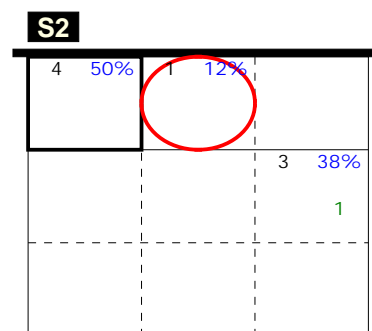

Analysis selection

BELGIUM | Atk after Rec | Rotation detail | OR[*~R-1,1][*~R~,1];;;[1-3-5-9-10-11]

Total events Total events %
 Break Points won Break Points lost