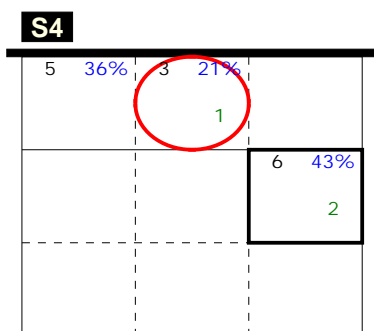

Analysis selection

BELGIUM | Atk after Rec | Rotation detail | OR[*~R-1,1][*~R~,1];;;[1-3-5-9-10-11]

Total events Total events %
 Break Points won Break Points lost