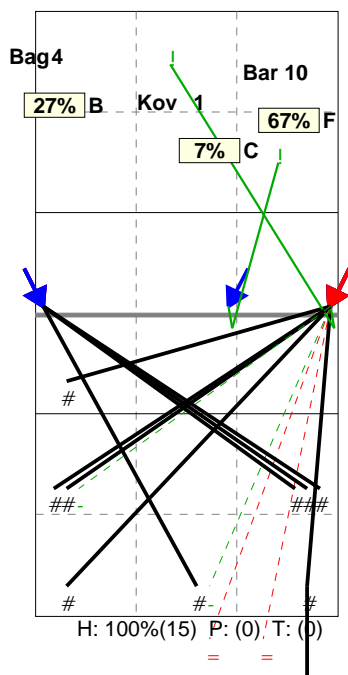

Selected match: (5) SLO, ISR, SVK, MNE, ESP

Analysis selection

Hungary | Atk after Rec | Rotation detail | OR[\*~R~I,1][\*~R~-,1];;[2-3-8-9-10-14]

**S1** Ind. \*E% N # #% = /  
7 47% 15 9 60% 2 0

**S6** Ind. \*E% N # #% = /  
4 15% 13 3 23% 0 1

**S5** Ind. \*E% N # #% = /  
6 21% 14 4 29% 0 1

**S4** Ind. \*E% N # #% = /  
7 46% 13 7 54% 0 1

**S3** Ind. \*E% N # #% = /  
3 -38 8 1 12% 2 2

**S2** Ind. \*E% N # #% = /  
4 -29 7 2 29% 2 2