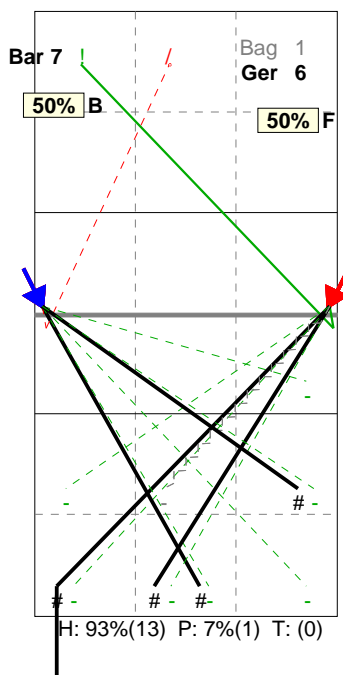

Selected match: (5) SLO, ISR, SVK, MNE, ESP

Analysis selection

Hungary | Atk after Rec | Rotation detail | OR[\*~R~I,1][\*~R~-,1];;[2-3-8-9-10-14]

**S1** Ind. \*E% N # #% = /  
7 47% 15 9 60% 2 0

**S6** Ind. \*E% N # #% = /  
4 15% 13 3 23% 0 1

**S5** Ind. \*E% N # #% = /  
6 21% 14 4 29% 0 1

**S4** Ind. \*E% N # #% = /  
7 46% 13 7 54% 0 1

**S3** Ind. \*E% N # #% = /  
3 -38 8 1 12% 2 2

**S2** Ind. \*E% N # #% = /  
4 -29 7 2 29% 2 2