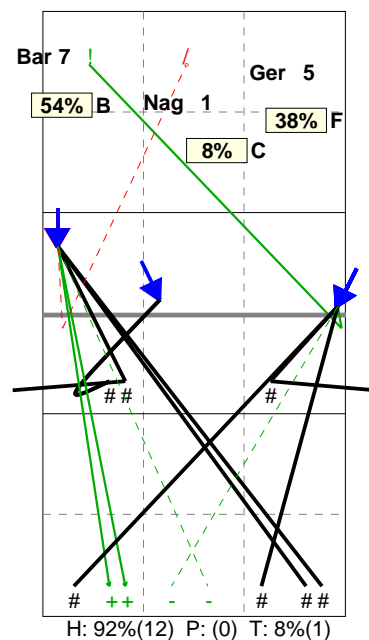

Selected match: (5) SLO, ISR, SVK, MNE, ESP

Analysis selection

Hungary | Atk after Rec | Rotation detail | OR[\*~R~I,1][\*~R~-,1];;[2-3-8-9-10-14]

**S1** Ind. \*E% N # #% = /  
7 47% 15 9 60% 2 0

**S6** Ind. \*E% N # #% = /  
4 15% 13 3 23% 0 1

**S5** Ind. \*E% N # #% = /  
6 21% 14 4 29% 0 1

**S4** Ind. \*E% N # #% = /  
7 46% 13 7 54% 0 1

**S3** Ind. \*E% N # #% = /  
3 -38 8 1 12% 2 2

**S2** Ind. \*E% N # #% = /  
4 -29 7 2 29% 2 2