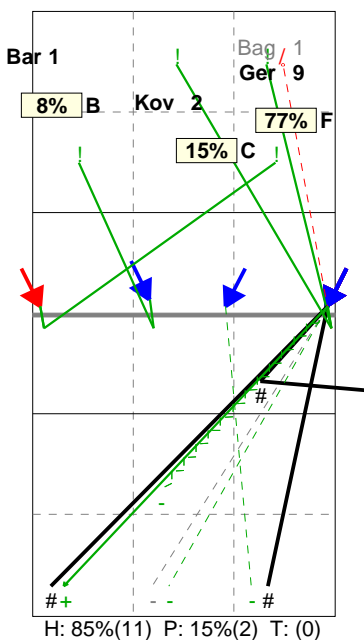

Selected match: (5) SLO, ISR, SVK, MNE, ESP

Analysis selection

Hungary | Atk after Rec | Rotation detail | OR[\*~R~I,1][\*~R~-,1];;[2-3-8-9-10-14]

**S1** Ind. \*E% N # #% = /  
7 47% 15 9 60% 2 0

**S6** Ind. \*E% N # #% = /  
4 15% 13 3 23% 0 1

**S5** Ind. \*E% N # #% = /  
6 21% 14 4 29% 0 1

**S4** Ind. \*E% N # #% = /  
7 46% 13 7 54% 0 1

**S3** Ind. \*E% N # #% = /  
3 -38 8 1 12% 2 2

**S2** Ind. \*E% N # #% = /  
4 -29 7 2 29% 2 2