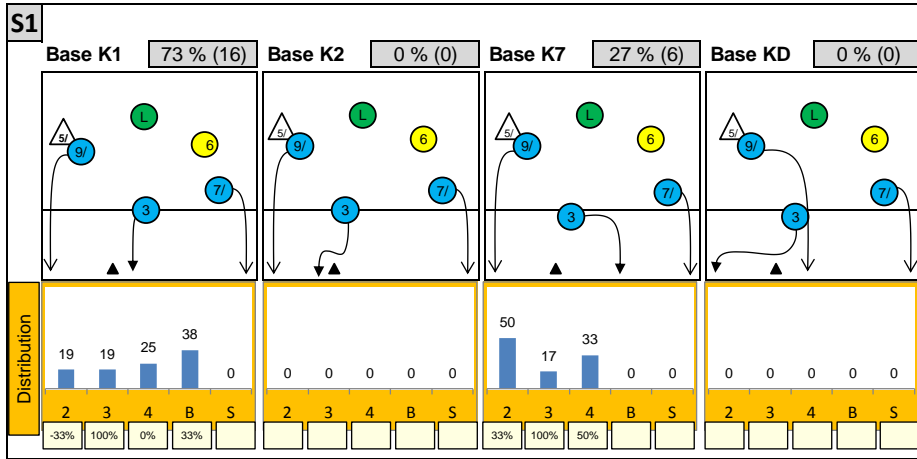

Attackdistribution depending on Settercalls - Russia

2: Attack of Opposite

3: Attack of Middleblocker

4: Attack of Outside

B: Attack of Backrow

S: Attack of Setter

xx%: Efficiency of Attacks (-100% to +100%)