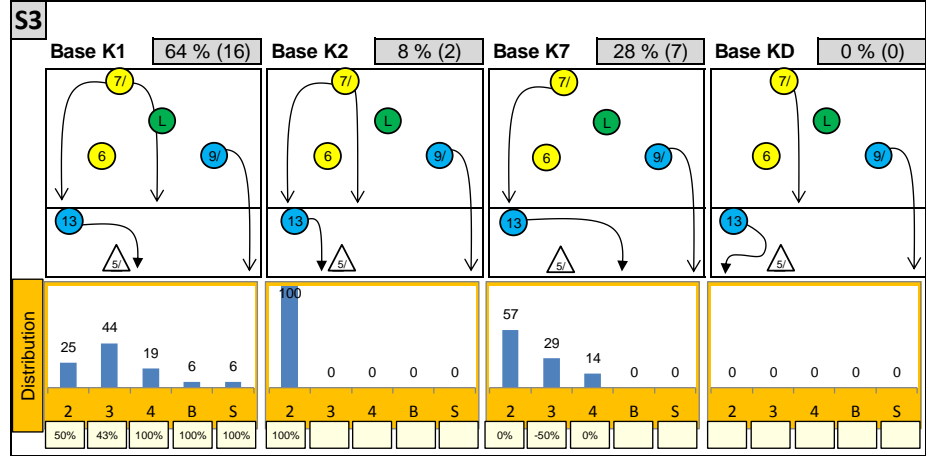

Attackdistribution depending on Settercalls - Russia

2: Attack of Opposite

3: Attack of Middleblocker

4: Attack of Outside

B: Attack of Backrow

S: Attack of Setter

xx%: Efficiency of Attacks (-100% to +100%)