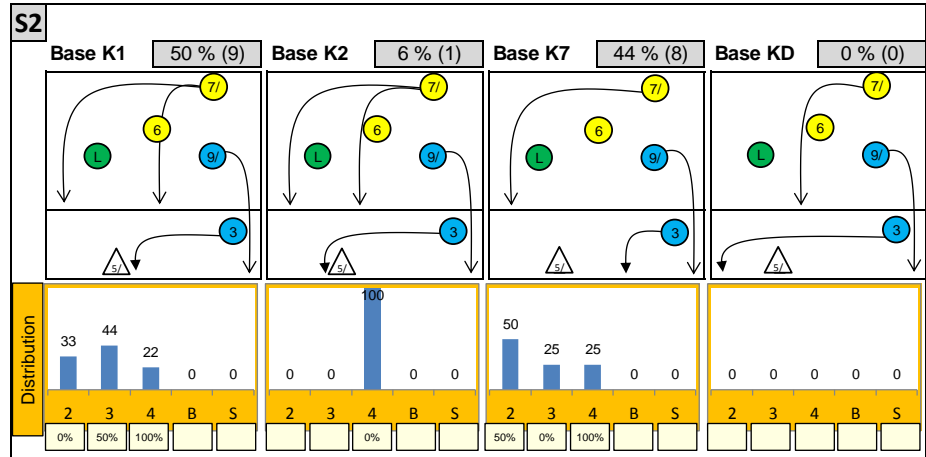

Attackdistribution depending on Settercalls - Russia

2: Attack of Opposite

3: Attack of Middleblocker

4: Attack of Outside

B: Attack of Backrow

S: Attack of Setter

xx%: Efficiency of Attacks (-100% to +100%)