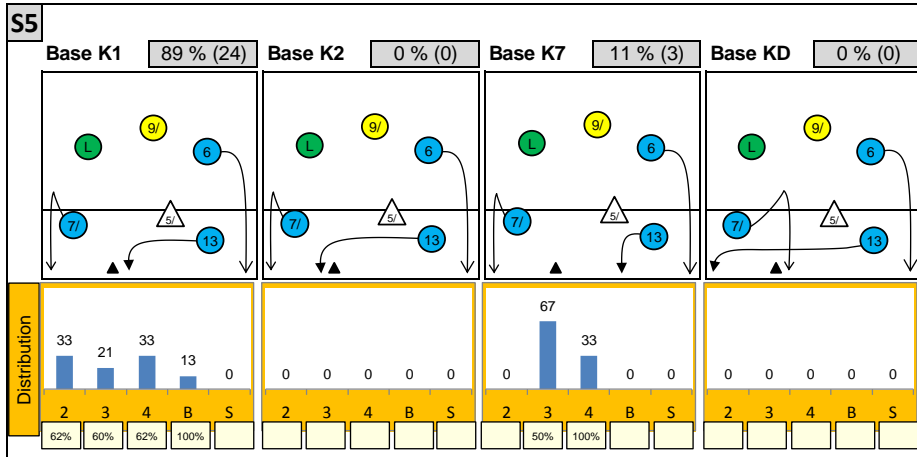

Attackdistribution depending on Settercalls - Russia

2: Attack of Opposite

3: Attack of Middleblocker

4: Attack of Outside

B: Attack of Backrow

S: Attack of Setter

xx%: Efficiency of Attacks (-100% to +100%)