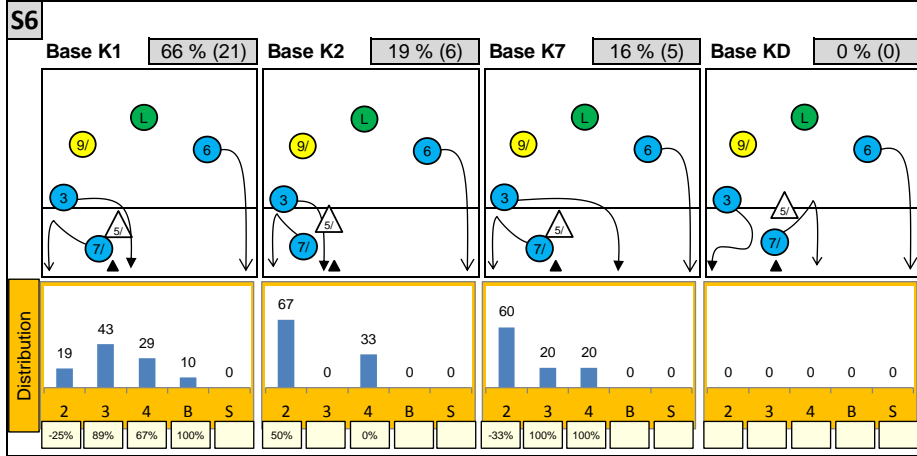

Attackdistribution depending on Settercalls - Russia

2: Attack of Opposite

3: Attack of Middleblocker

4: Attack of Outside

B: Attack of Backrow

S: Attack of Setter

xx%: Efficiency of Attacks (-100% to +100%)