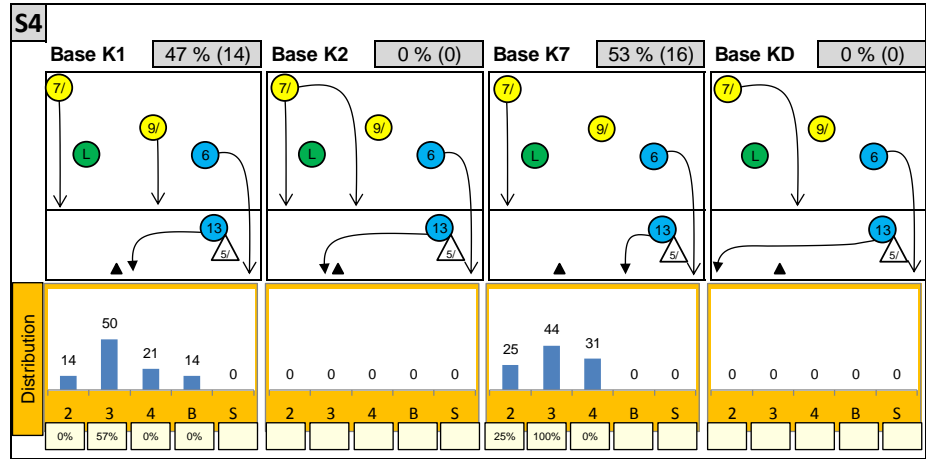

Attackdistribution depending on Settercalls - Russia

2: Attack of Opposite

3: Attack of Middleblocker

4: Attack of Outside

B: Attack of Backrow

S: Attack of Setter

xx%: Efficiency of Attacks (-100% to +100%)