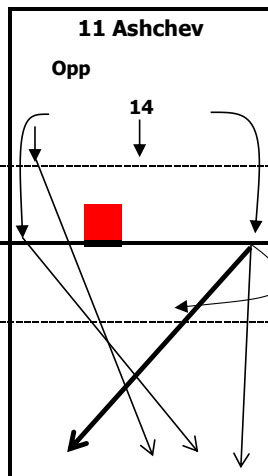

Russia - Analysis of the attack directions

	sum	perc	eff	#	##%
Russia	509		40%	265	52%
2 Makarov	0	0%	0%	0	0%
3 Apalikov	33	6%	67%	24	73%
5 Grankin	2	0%	0%	0	0%
6 Sivozhelez	108	21%	34%	51	47%
7 Pavlov	141	28%	35%	67	48%
9 Spiridonov	87	17%	43%	45	52%
10 Zhilin	6	1%	0%	2	33%
11 Ashchev	9	2%	44%	5	56%
13 Muserskiy	63	12%	59%	42	67%
14 Volvich	1	0%	0%	0	0%
15 Ilinykh	25	5%	28%	12	48%
16 Verbov	0	0%	0%	0	0%
17 Mikhaylov	34	7%	35%	17	50%
20 Ermakov	0	0%	0%	0	0%

TIPs !!!

TIP + SHOT

sum: sum of all attacks of player

perc: value in percent of team

eff: efficiency

#: kills

##%: kills in percent