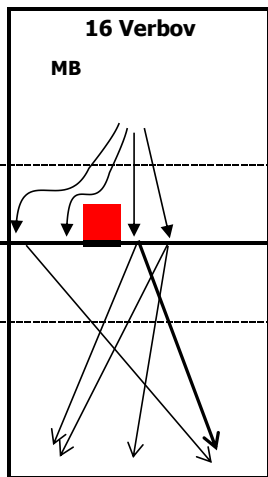

Russia - Analysis of the attack directions

	sum	perc	eff	#	##%
Russia	509		40%	265	52%
2 Makarov	0	0%	0%	0	0%
3 Apalikov	33	6%	67%	24	73%
5 Grankin	2	0%	0%	0	0%
6 Sivozhelez	108	21%	34%	51	47%
7 Pavlov	141	28%	35%	67	48%
9 Spiridonov	87	17%	43%	45	52%
10 Zhilin	6	1%	0%	2	33%
11 Ashchev	9	2%	44%	5	56%
13 Muserskiy	63	12%	59%	42	67%
14 Volvich	1	0%	0%	0	0%
15 Ilinykh	25	5%	28%	12	48%
16 Verbov	0	0%	0%	0	0%
17 Mikhaylov	34	7%	35%	17	50%
20 Ermakov	0	0%	0%	0	0%

TIPs !!!

TIP + SHOT

sum: sum of all attacks of player

perc: value in percent of team

eff: efficiency

#: kills

##%: kills in percent