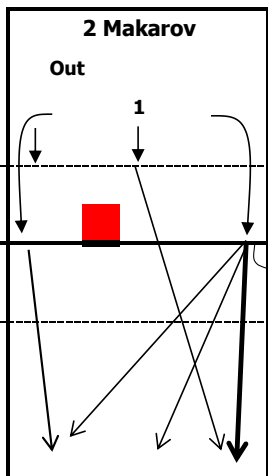

Russia - Analysis of the attack directions

	sum	perc	eff	#	##%
Russia	509		40%	265	52%
2 Makarov	0	0%	0%	0	0%
3 Apalikov	33	6%	67%	24	73%
5 Grankin	2	0%	0%	0	0%
6 Sivozhelez	108	21%	34%	51	47%
7 Pavlov	141	28%	35%	67	48%
9 Spiridonov	87	17%	43%	45	52%
10 Zhilin	6	1%	0%	2	33%
11 Ashchev	9	2%	44%	5	56%
13 Muserskiy	63	12%	59%	42	67%
14 Volvich	1	0%	0%	0	0%
15 Ilinykh	25	5%	28%	12	48%
16 Verbov	0	0%	0%	0	0%
17 Mikhaylov	34	7%	35%	17	50%
20 Ermakov	0	0%	0%	0	0%

TIPs !!!

TIP + SHOT

sum: sum of all attacks of player

perc: value in percent of team

eff: efficiency

#: kills

##%: kills in percent