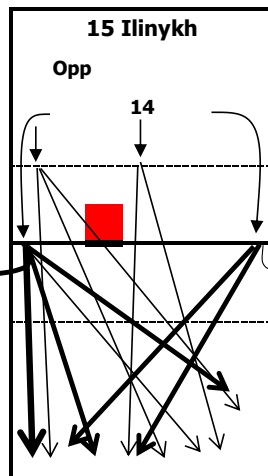

Russia - Analysis of the attack directions

	sum	perc	eff	#	##%
Russia	509		40%	265	52%
2 Makarov	0	0%	0%	0	0%
3 Apalikov	33	6%	67%	24	73%
5 Grankin	2	0%	0%	0	0%
6 Sivozhelez	108	21%	34%	51	47%
7 Pavlov	141	28%	35%	67	48%
9 Spiridonov	87	17%	43%	45	52%
10 Zhilin	6	1%	0%	2	33%
11 Ashchev	9	2%	44%	5	56%
13 Muserskiy	63	12%	59%	42	67%
14 Volvich	1	0%	0%	0	0%
15 Ilinykh	25	5%	28%	12	48%
16 Verbov	0	0%	0%	0	0%
17 Mikhaylov	34	7%	35%	17	50%
20 Ermakov	0	0%	0%	0	0%

TIPs !!!

TIP + SHOT

sum: sum of all attacks of player

perc: value in percent of team

eff: efficiency

#: kills

##%: kills in percent