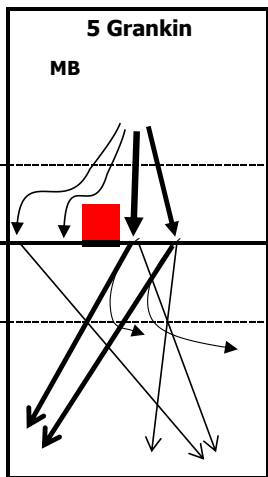

Russia - Analysis of the attack directions

	sum	perc	eff	#	##%
Russia	509		40%	265	52%
2 Makarov	0	0%	0%	0	0%
3 Apalikov	33	6%	67%	24	73%
5 Grankin	2	0%	0%	0	0%
6 Sivozhelez	108	21%	34%	51	47%
7 Pavlov	141	28%	35%	67	48%
9 Spiridonov	87	17%	43%	45	52%
10 Zhilin	6	1%	0%	2	33%
11 Ashchev	9	2%	44%	5	56%
13 Muserskiy	63	12%	59%	42	67%
14 Volvich	1	0%	0%	0	0%
15 Ilinykh	25	5%	28%	12	48%
16 Verbov	0	0%	0%	0	0%
17 Mikhaylov	34	7%	35%	17	50%
20 Ermakov	0	0%	0%	0	0%

TIPs !!!

TIP + SHOT

sum: sum of all attacks of player

perc: value in percent of team

eff: efficiency

#: kills

##%: kills in percent