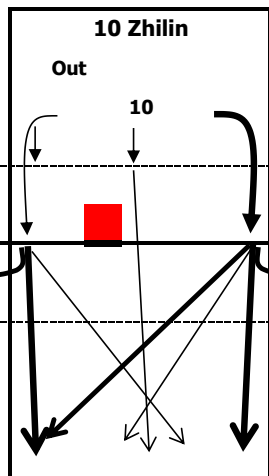

Russia - Analysis of the attack directions

	sum	perc	eff	#	##%
Russia	509		40%	265	52%
2 Makarov	0	0%	0%	0	0%
3 Apalikov	33	6%	67%	24	73%
5 Grankin	2	0%	0%	0	0%
6 Sivozhelez	108	21%	34%	51	47%
7 Pavlov	141	28%	35%	67	48%
9 Spiridonov	87	17%	43%	45	52%
10 Zhilin	6	1%	0%	2	33%
11 Ashchev	9	2%	44%	5	56%
13 Muserskiy	63	12%	59%	42	67%
14 Volvich	1	0%	0%	0	0%
15 Ilinykh	25	5%	28%	12	48%
16 Verbov	0	0%	0%	0	0%
17 Mikhaylov	34	7%	35%	17	50%
20 Ermakov	0	0%	0%	0	0%

TIPs !!!

TIP + SHOT

sum: sum of all attacks of player

perc: value in percent of team

eff: efficiency

#: kills

##%: kills in percent