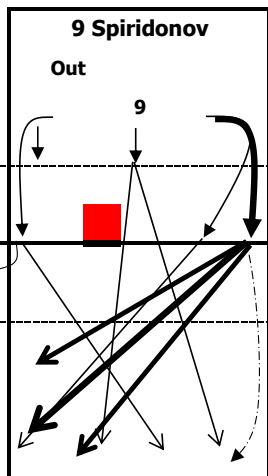

Russia - Analysis of the attack directions

	sum	perc	eff	#	##%
Russia	509		40%	265	52%
2 Makarov	0	0%	0%	0	0%
3 Apalikov	33	6%	67%	24	73%
5 Grankin	2	0%	0%	0	0%
6 Sivozhelez	108	21%	34%	51	47%
7 Pavlov	141	28%	35%	67	48%
9 Spiridonov	87	17%	43%	45	52%
10 Zhilin	6	1%	0%	2	33%
11 Ashchev	9	2%	44%	5	56%
13 Muserskiy	63	12%	59%	42	67%
14 Volvich	1	0%	0%	0	0%
15 Ilinykh	25	5%	28%	12	48%
16 Verbov	0	0%	0%	0	0%
17 Mikhaylov	34	7%	35%	17	50%
20 Ermakov	0	0%	0%	0	0%

TIPs !!!

TIP + SHOT

sum: sum of all attacks of player

perc: value in percent of team

eff: efficiency

#: kills

##%: kills in percent