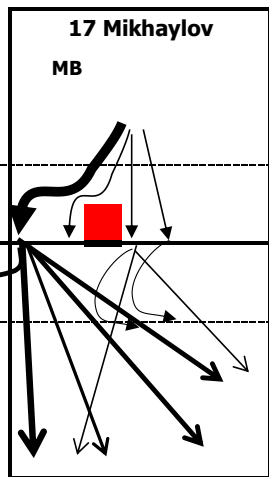

Russia - Analysis of the attack directions

	sum	perc	eff	#	##%
Russia	509		40%	265	52%
2 Makarov	0	0%	0%	0	0%
3 Apalikov	33	6%	67%	24	73%
5 Grankin	2	0%	0%	0	0%
6 Sivozhelez	108	21%	34%	51	47%
7 Pavlov	141	28%	35%	67	48%
9 Spiridonov	87	17%	43%	45	52%
10 Zhilin	6	1%	0%	2	33%
11 Ashchev	9	2%	44%	5	56%
13 Muserskiy	63	12%	59%	42	67%
14 Volvich	1	0%	0%	0	0%
15 Ilinykh	25	5%	28%	12	48%
16 Verbov	0	0%	0%	0	0%
17 Mikhaylov	34	7%	35%	17	50%
20 Ermakov	0	0%	0%	0	0%

TIPs !!!

TIP + SHOT

sum: sum of all attacks of player

perc: value in percent of team

eff: efficiency

#: kills

##%: kills in percent