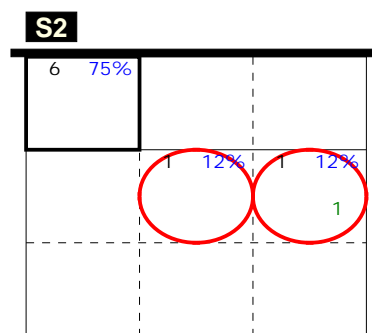

Analysis selection

GERMANY | Atk after Rec | Rotation detail | OR[*~--R~!,1][*~--R--,1];:[1-6-11]

Total events Total events %
 Break Points won Break Points lost