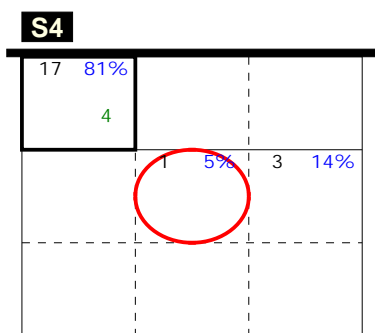

Analysis selection

GERMANY | Atk after Rec | Rotation detail | OR[*~--R~!,1][*~--R--,1];:[1-6-11]

Total events Total events %
 Break Points won Break Points lost