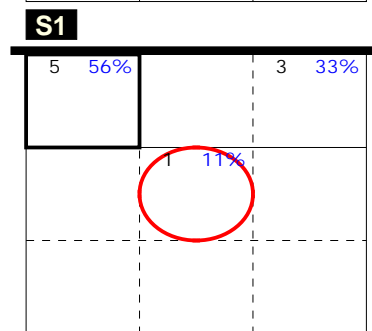

Analysis selection

GERMANY | Atk after Rec | Rotation detail | OR[*~--R~!,1][*~--R--,1];:[1-6-11]

Total events Total events %
 Break Points won Break Points lost