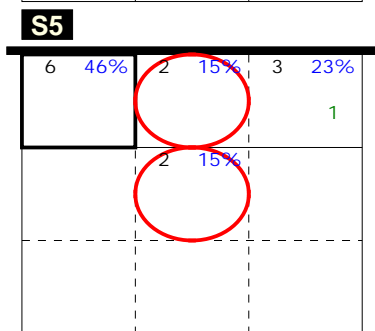

Analysis selection

GERMANY | Atk after Rec | Rotation detail | OR[*~--R~!,1][*~--R--,1];:[1-6-11]

Total events Total events %
 Break Points won Break Points lost