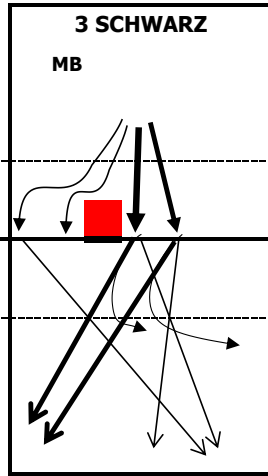

GERMANY - Analysis of the attack directions

TIPs !!!

TIP + SHOT

	sum	perc	eff	#	##%
GERMANY	643		31%	296	46%
1 FROMM	116	18%	38%	58	50%
2 STEURWALD M.	0	0%	0%	0	0%
3 SCHWARZ	54	8%	28%	21	39%
4 TISCHER	0	0%	0%	0	0%
6 KALIBERDA	151	23%	36%	73	48%
8 BOHME	40	6%	40%	23	58%
9 GROZER	149	23%	21%	58	39%
10 SCHOPS	25	4%	24%	11	44%
11 KAMPA	0	0%	0%	0	0%
12 TILLE	0	0%	0%	0	0%
14 STROBACH	0	0%	0%	0	0%
15 BROSHOG	23	4%	57%	16	70%
19 HOHNE	42	7%	10%	15	36%
20 COLLIN	35	5%	43%	18	51%

sum: sum of all attacks of player

perc: value in percent of team

eff: efficiency

#: kills

##%: kills in percent