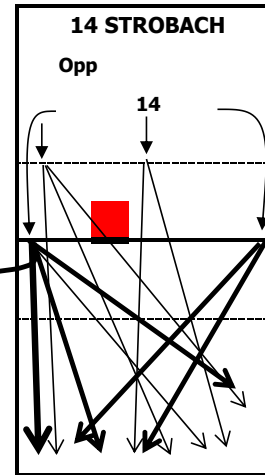

GERMANY - Analysis of the attack directions

TIPs !!!

TIP + SHOT

	sum	perc	eff	#	##%
GERMANY	643		31%	296	46%
1 FROMM	116	18%	38%	58	50%
2 STEURWALD M.	0	0%	0%	0	0%
3 SCHWARZ	54	8%	28%	21	39%
4 TISCHER	0	0%	0%	0	0%
6 KALIBERDA	151	23%	36%	73	48%
8 BOHME	40	6%	40%	23	58%
9 GROZER	149	23%	21%	58	39%
10 SCHOPS	25	4%	24%	11	44%
11 KAMPA	0	0%	0%	0	0%
12 TILLE	0	0%	0%	0	0%
14 STROBACH	0	0%	0%	0	0%
15 BROSHOG	23	4%	57%	16	70%
19 HOHNE	42	7%	10%	15	36%
20 COLLIN	35	5%	43%	18	51%

sum: sum of all attacks of player

perc: value in percent of team

eff: efficiency

#: kills

##%: kills in percent