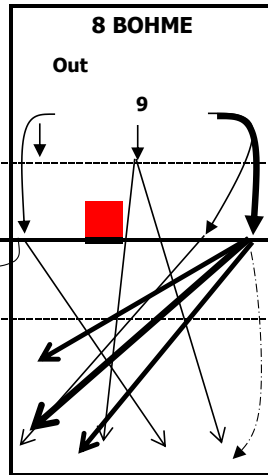

GERMANY - Analysis of the attack directions

TIPs !!!

TIP + SHOT

	sum	perc	eff	#	##%
GERMANY	643		31%	296	46%
1 FROMM	116	18%	38%	58	50%
2 STEURWALD M.	0	0%	0%	0	0%
3 SCHWARZ	54	8%	28%	21	39%
4 TISCHER	0	0%	0%	0	0%
6 KALIBERDA	151	23%	36%	73	48%
8 BOHME	40	6%	40%	23	58%
9 GROZER	149	23%	21%	58	39%
10 SCHOPS	25	4%	24%	11	44%
11 KAMPA	0	0%	0%	0	0%
12 TILLE	0	0%	0%	0	0%
14 STROBACH	0	0%	0%	0	0%
15 BROSHOG	23	4%	57%	16	70%
19 HOHNE	42	7%	10%	15	36%
20 COLLIN	35	5%	43%	18	51%

sum: sum of all attacks of player

perc: value in percent of team

eff: efficiency

#: kills

##%: kills in percent