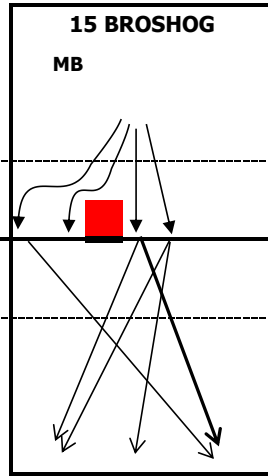

GERMANY - Analysis of the attack directions

TIPs !!!

TIP + SHOT

	sum	perc	eff	#	##%
GERMANY	643		31%	296	46%
1 FROMM	116	18%	38%	58	50%
2 STEURWALD M.	0	0%	0%	0	0%
3 SCHWARZ	54	8%	28%	21	39%
4 TISCHER	0	0%	0%	0	0%
6 KALIBERDA	151	23%	36%	73	48%
8 BOHME	40	6%	40%	23	58%
9 GROZER	149	23%	21%	58	39%
10 SCHOPS	25	4%	24%	11	44%
11 KAMPA	0	0%	0%	0	0%
12 TILLE	0	0%	0%	0	0%
14 STROBACH	0	0%	0%	0	0%
15 BROSHOG	23	4%	57%	16	70%
19 HOHNE	42	7%	10%	15	36%
20 COLLIN	35	5%	43%	18	51%

sum: sum of all attacks of player

perc: value in percent of team

eff: efficiency

#: kills

##%: kills in percent