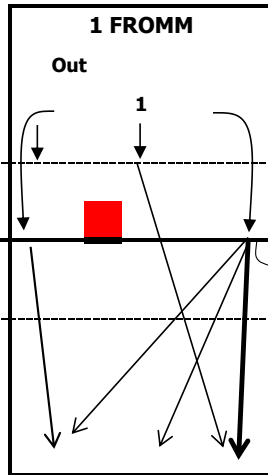

GERMANY - Analysis of the attack directions

TIPs !!!

TIP + SHOT

	sum	perc	eff	#	##%
GERMANY	643		31%	296	46%
1 FROMM	116	18%	38%	58	50%
2 STEURWALD M.	0	0%	0%	0	0%
3 SCHWARZ	54	8%	28%	21	39%
4 TISCHER	0	0%	0%	0	0%
6 KALIBERDA	151	23%	36%	73	48%
8 BOHME	40	6%	40%	23	58%
9 GROZER	149	23%	21%	58	39%
10 SCHOPS	25	4%	24%	11	44%
11 KAMPA	0	0%	0%	0	0%
12 TILLE	0	0%	0%	0	0%
14 STROBACH	0	0%	0%	0	0%
15 BROSHOG	23	4%	57%	16	70%
19 HOHNE	42	7%	10%	15	36%
20 COLLIN	35	5%	43%	18	51%

sum: sum of all attacks of player

perc: value in percent of team

eff: efficiency

#: kills

##%: kills in percent