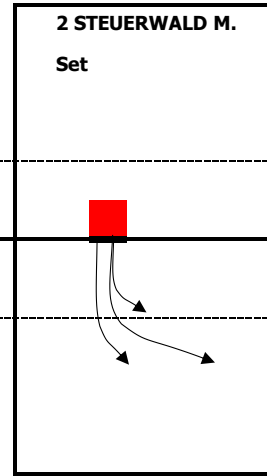

GERMANY - Analysis of the attack directions

TIPs !!!

TIP + SHOT

	sum	perc	eff	#	##%
GERMANY	643		31%	296	46%
1 FROMM	116	18%	38%	58	50%
2 STEURWALD M.	0	0%	0%	0	0%
3 SCHWARZ	54	8%	28%	21	39%
4 TISCHER	0	0%	0%	0	0%
6 KALIBERDA	151	23%	36%	73	48%
8 BOHME	40	6%	40%	23	58%
9 GROZER	149	23%	21%	58	39%
10 SCHOPS	25	4%	24%	11	44%
11 KAMPA	0	0%	0%	0	0%
12 TILLE	0	0%	0%	0	0%
14 STROBACH	0	0%	0%	0	0%
15 BROSHOG	23	4%	57%	16	70%
19 HOHNE	42	7%	10%	15	36%
20 COLLIN	35	5%	43%	18	51%

sum: sum of all attacks of player

perc: value in percent of team

eff: efficiency

#: kills

##%: kills in percent