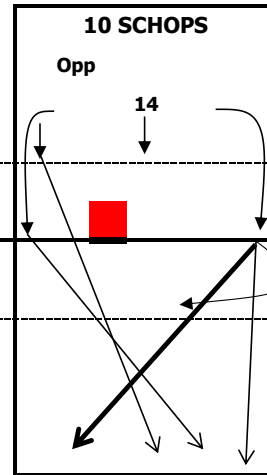

GERMANY - Analysis of the attack directions

TIPs !!!

TIP + SHOT

	sum	perc	eff	#	##%
GERMANY	643		31%	296	46%
1 FROMM	116	18%	38%	58	50%
2 STEURWALD M.	0	0%	0%	0	0%
3 SCHWARZ	54	8%	28%	21	39%
4 TISCHER	0	0%	0%	0	0%
6 KALIBERDA	151	23%	36%	73	48%
8 BOHME	40	6%	40%	23	58%
9 GROZER	149	23%	21%	58	39%
10 SCHOPS	25	4%	24%	11	44%
11 KAMPA	0	0%	0%	0	0%
12 TILLE	0	0%	0%	0	0%
14 STROBACH	0	0%	0%	0	0%
15 BROSHOG	23	4%	57%	16	70%
19 HOHNE	42	7%	10%	15	36%
20 COLLIN	35	5%	43%	18	51%

sum: sum of all attacks of player

perc: value in percent of team

eff: efficiency

#: kills

##%: kills in percent