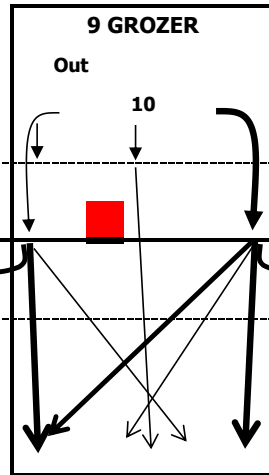

GERMANY - Analysis of the attack directions

TIPs !!!

TIP + SHOT

	sum	perc	eff	#	##%
GERMANY	643		31%	296	46%
1 FROMM	116	18%	38%	58	50%
2 STEURWALD M.	0	0%	0%	0	0%
3 SCHWARZ	54	8%	28%	21	39%
4 TISCHER	0	0%	0%	0	0%
6 KALIBERDA	151	23%	36%	73	48%
8 BOHME	40	6%	40%	23	58%
9 GROZER	149	23%	21%	58	39%
10 SCHOPS	25	4%	24%	11	44%
11 KAMPA	0	0%	0%	0	0%
12 TILLE	0	0%	0%	0	0%
14 STROBACH	0	0%	0%	0	0%
15 BROSHOG	23	4%	57%	16	70%
19 HOHNE	42	7%	10%	15	36%
20 COLLIN	35	5%	43%	18	51%