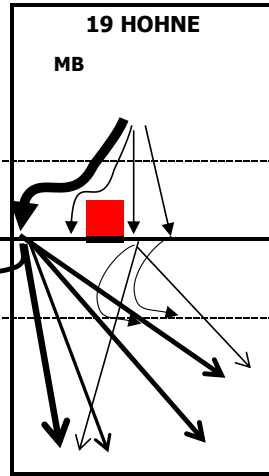

GERMANY - Analysis of the attack directions

TIPs !!!

TIP + SHOT

	sum	perc	eff	#	##%
GERMANY	643		31%	296	46%
1 FROMM	116	18%	38%	58	50%
2 STEURWALD M.	0	0%	0%	0	0%
3 SCHWARZ	54	8%	28%	21	39%
4 TISCHER	0	0%	0%	0	0%
6 KALIBERDA	151	23%	36%	73	48%
8 BOHME	40	6%	40%	23	58%
9 GROZER	149	23%	21%	58	39%
10 SCHOPS	25	4%	24%	11	44%
11 KAMPA	0	0%	0%	0	0%
12 TILLE	0	0%	0%	0	0%
14 STROBACH	0	0%	0%	0	0%
15 BROSHOG	23	4%	57%	16	70%
19 HOHNE	42	7%	10%	15	36%
20 COLLIN	35	5%	43%	18	51%

sum: sum of all attacks of player

perc: value in percent of team

eff: efficiency

#: kills

##%: kills in percent