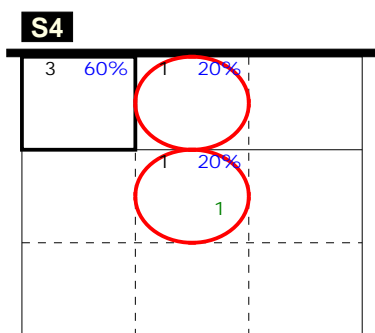

Analysis selection

GERMANY | Atk after Rec | Rotation detail | OR[*~--R~!,1][*~--R--,1];:[1-4-6]

Total events Total events %
 Break Points won Break Points lost