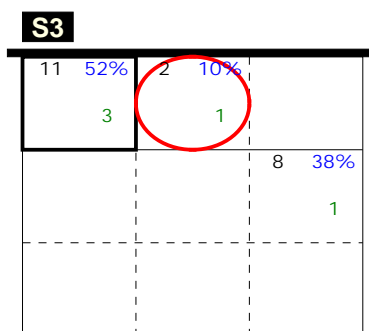

Analysis selection

BULGARIA | Atk after Rec | Rotation detail | OR[\*~R-!,1][\*~R--,1];:[1-15-19]

Total events      Total events %  
 Break Points won    Break Points lost