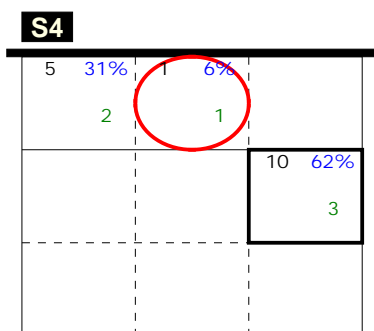

Analysis selection

BULGARIA | Atk after Rec | Rotation detail | OR[\*~R-!,1][\*~R--,1];:[1-15-19]

Total events      Total events %  
 Break Points won    Break Points lost