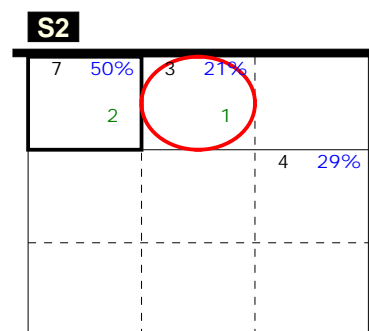

Analysis selection

BULGARIA | Atk after Rec | Rotation detail | OR[\*~R-!,1][\*~R--,1];:[1-15-19]

Total events      Total events %  
 Break Points won    Break Points lost