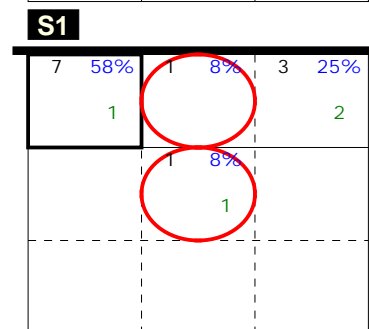

Analysis selection

BULGARIA | Atk after Rec | Rotation detail | OR[\*~R-!,1][\*~R--,1];:[1-15-19]

Total events      Total events %  
 Break Points won    Break Points lost