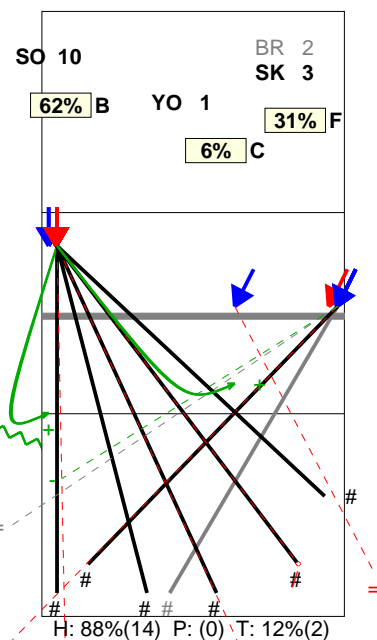

Selected match: (6) FRA, FRA, SLO, CAN, SRB, SRB

Analysis selection

BULGARIA | Atk after Rec | Rotation detail | OR[*~R-!,1][*~R--,1];;[1-15-19]

S1 Ind. *E% N # #% = **8%** -
 4 . 12 4 33% 0 4

S6 Ind. *E% N # #% = **5%** -
 5 -10 21 5 24% 6 1

S5 Ind. *E% N # #% = **7%** -
 6 29% 14 4 29% 0 0

S4 Ind. *E% N # #% = **6%** -
 5 6% 16 7 44% 5 1

S3 Ind. *E% N # #% = **5%** -
 6 33% 21 12 57% 3 2

S2 Ind. *E% N # #% = **8%** -
 7 38% 13 8 62% 1 2