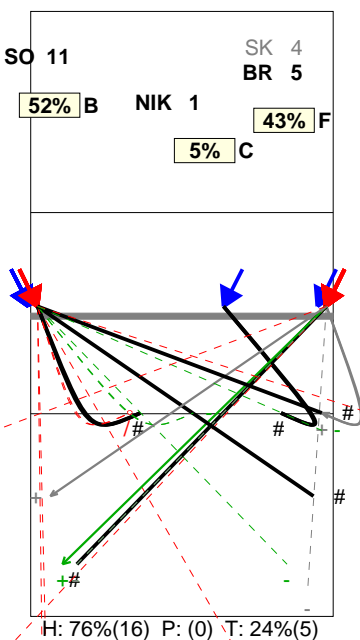

Selected match: (6) FRA, FRA, SLO, CAN, SRB, SRB

Analysis selection

BULGARIA | Atk after Rec | Rotation detail | OR[*~R-!,1][*~R--,1];;[1-15-19]

S1 Ind. *E% N # #% = **8%** -
 4 . 12 4 33% 0 4

S6 Ind. *E% N # #% = **5%** -
 5 -10 21 5 24% 6 1

S5 Ind. *E% N # #% = **7%** -
 6 29% 14 4 29% 0 0

S4 Ind. *E% N # #% = **6%** -
 5 6% 16 7 44% 5 1

S3 Ind. *E% N # #% = **5%** -
 6 33% 21 12 57% 3 2

S2 Ind. *E% N # #% = **8%** -
 7 38% 13 8 62% 1 2