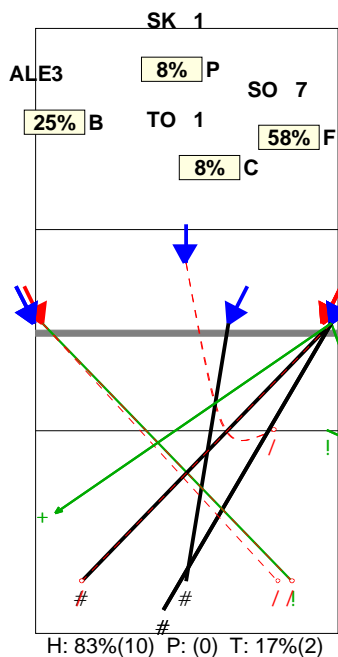

Selected match: (6) FRA, FRA, SLO, CAN, SRB, SRB

Analysis selection

BULGARIA | Atk after Rec | Rotation detail | OR[*~R-!,1][*~R--,1];;[1-15-19]

S1 Ind. *E% N # #% = **8%** -
 4 . 12 4 33% 0 4

S6 Ind. *E% N # #% = **5%** -
 5 -10 21 5 24% 6 1

S5 Ind. *E% N # #% = **7%** -
 6 29% 14 4 29% 0 0

S4 Ind. *E% N # #% = **6%** -
 5 6% 16 7 44% 5 1

S3 Ind. *E% N # #% = **5%** -
 6 33% 21 12 57% 3 2

S2 Ind. *E% N # #% = **8%** -
 7 38% 13 8 62% 1 2