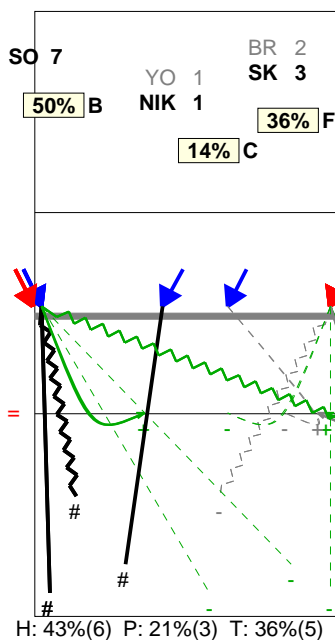

Selected match: (6) FRA, FRA, SLO, CAN, SRB, SRB

Analysis selection

BULGARIA | Atk after Rec | Rotation detail | OR[*~R-!,1][*~R--,1];;[1-15-19]

S1 Ind. *E% N # #% = **8%** -
 4 . 12 4 33% 0 4

S6 Ind. *E% N # #% = **5%** -
 5 -10 21 5 24% 6 1

S5 Ind. *E% N # #% = **7%** -
 6 29% 14 4 29% 0 0

S4 Ind. *E% N # #% = **6%** -
 5 6% 16 7 44% 5 1

S3 Ind. *E% N # #% = **5%** -
 6 33% 21 12 57% 3 2

S2 Ind. *E% N # #% = **8%** -
 7 38% 13 8 62% 1 2