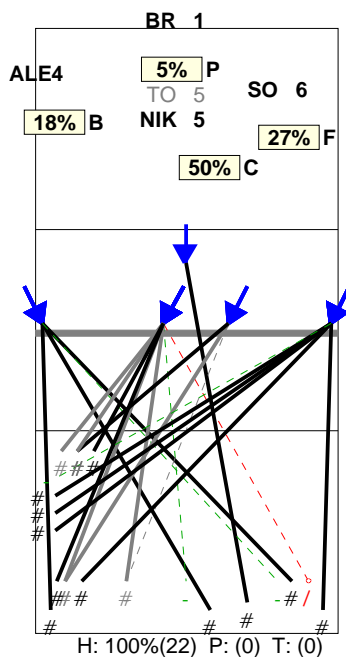

Selected match: (6) FRA, FRA, SLO, CAN, SRB, SRB

Analysis selection

BULGARIA | Atk after Rec | Rotation detail | OR[*~R~#,1][*~R~+,1];;:[1-15-19]

S1 Ind. *E% N # #% = /
9 73% 22 17 77% 0 1

S6 Ind. *E% N # #% = /
8 67% 27 19 70% 0 1

S5 Ind. *E% N # #% = /
8 59% 27 18 67% 1 1

S4 Ind. *E% N # #% = /
9 80% 20 16 80% 0 0

S3 Ind. *E% N # #% = /
7 44% 25 14 56% 0 3

S2 Ind. *E% N # #% = /
7 50% 16 10 62% 1 1

= - - - - - / - - - - - # - - - - - Tip - - - - - Soft - - - - -