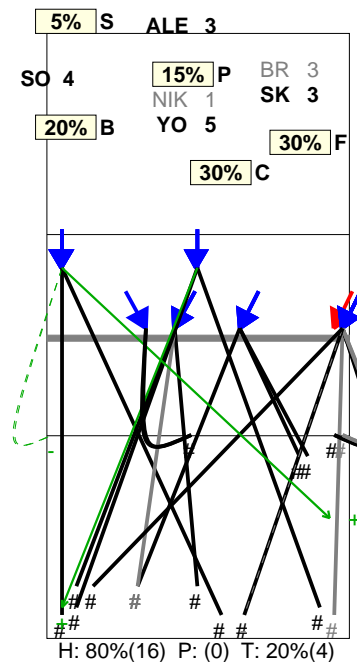

Selected match: (6) FRA, FRA, SLO, CAN, SRB, SRB

Analysis selection

BULGARIA | Atk after Rec | Rotation detail | OR[*~R~#,1][*~R~+,1];;:[1-15-19]

S1 Ind. *E% N # #% = /
9 73% 22 17 77% 0 1

S6 Ind. *E% N # #% = /
8 67% 27 19 70% 0 1

S5 Ind. *E% N # #% = /
8 59% 27 18 67% 1 1

S4 Ind. *E% N # #% = /
9 80% 20 16 80% 0 0

S3 Ind. *E% N # #% = /
7 44% 25 14 56% 0 3

S2 Ind. *E% N # #% = /
7 50% 16 10 62% 1 1

= - - - - - / - - - - - # - - - - - Tip - - - - - Soft - - - - -