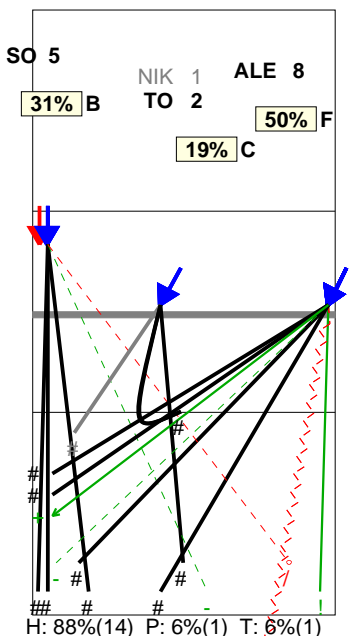

Selected match: (6) FRA, FRA, SLO, CAN, SRB, SRB

Analysis selection

BULGARIA | Atk after Rec | Rotation detail | OR[*~R~#,1][*~R~+,1];;:[1-15-19]

S1 Ind. *E% N # #% = /
9 73% 22 17 77% 0 1

S6 Ind. *E% N # #% = /
8 67% 27 19 70% 0 1

S5 Ind. *E% N # #% = /
8 59% 27 18 67% 1 1

S4 Ind. *E% N # #% = /
9 80% 20 16 80% 0 0

S3 Ind. *E% N # #% = /
7 44% 25 14 56% 0 3

S2 Ind. *E% N # #% = /
7 50% 16 10 62% 1 1

= - - - - - / - - - - - # - - - - - Tip - - - - - Soft - - - - -