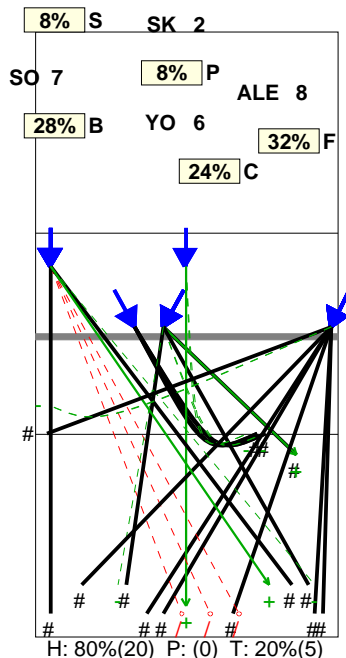

Selected match: (6) FRA, FRA, SLO, CAN, SRB, SRB

Analysis selection

BULGARIA | Atk after Rec | Rotation detail | OR[*~R~#,1][*~R~+,1];;:[1-15-19]

S1 Ind. *E% N # #% = /
9 73% 22 17 77% 0 1

S6 Ind. *E% N # #% = /
8 67% 27 19 70% 0 1

S5 Ind. *E% N # #% = /
8 59% 27 18 67% 1 1

S4 Ind. *E% N # #% = /
9 80% 20 16 80% 0 0

S3 Ind. *E% N # #% = /
7 44% 25 14 56% 0 3

S2 Ind. *E% N # #% = /
7 50% 16 10 62% 1 1

= - - - - - / - - - - - # - - - - - Tip - - - - - Soft - - - - -