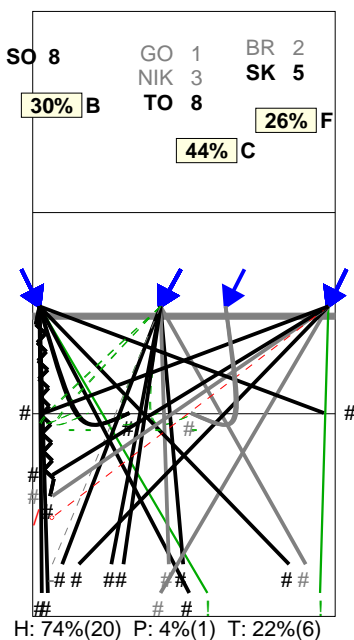

Selected match: (6) FRA, FRA, SLO, CAN, SRB, SRB

Analysis selection

BULGARIA | Atk after Rec | Rotation detail | OR[*~R~#,1][*~R~+,1];;:[1-15-19]

S1 Ind. *E% N # #% = /
9 73% 22 17 77% 0 1

S6 Ind. *E% N # #% = /
8 67% 27 19 70% 0 1

S5 Ind. *E% N # #% = /
8 59% 27 18 67% 1 1

S4 Ind. *E% N # #% = /
9 80% 20 16 80% 0 0

S3 Ind. *E% N # #% = /
7 44% 25 14 56% 0 3

S2 Ind. *E% N # #% = /
7 50% 16 10 62% 1 1

= - - - - - / - - - - - # - - - - - Tip - - - - - Soft - - - - -