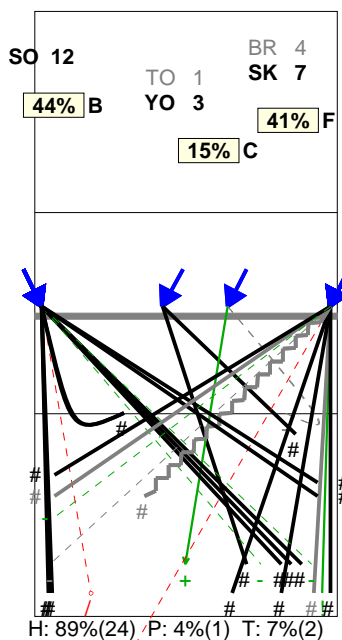

Selected match: (6) FRA, FRA, SLO, CAN, SRB, SRB

Analysis selection

BULGARIA | Atk after Rec | Rotation detail | OR[*~R~#,1][*~R~+,1];;:[1-15-19]

S1 Ind. *E% N # #% = /
9 73% 22 17 77% 0 1

S6 Ind. *E% N # #% = /
8 67% 27 19 70% 0 1

S5 Ind. *E% N # #% = /
8 59% 27 18 67% 1 1

S4 Ind. *E% N # #% = /
9 80% 20 16 80% 0 0

S3 Ind. *E% N # #% = /
7 44% 25 14 56% 0 3

S2 Ind. *E% N # #% = /
7 50% 16 10 62% 1 1

= - - - - - / - - - - - # - - - - - Tip - - - - - Soft - - - - -