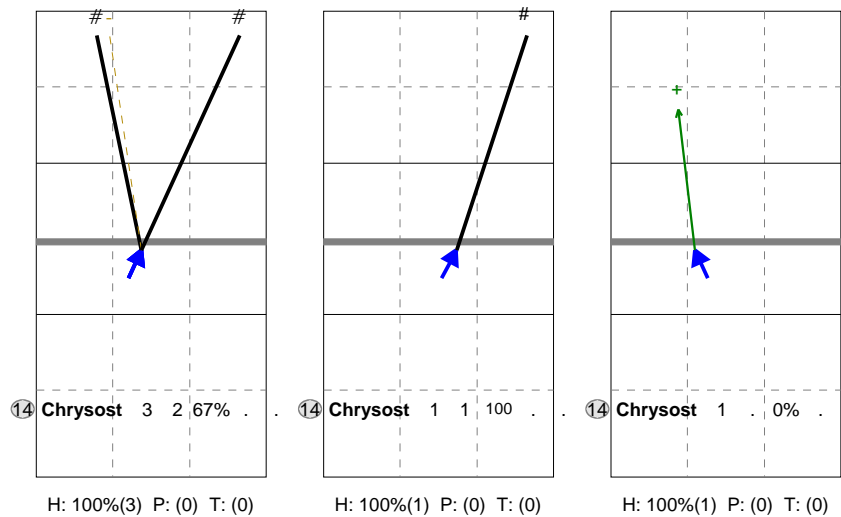

Total Direction Chart analysis

Cyprus Men National Team | 14 Chrysostmou | Atk after Rec | Setter in 1,5,4,2

XC	Ind.	*E%	N	#	#%	=	/
	8	67%	3	2	67%	0	0

X1	Ind.	*E%	N	#	#%	=	/
	10	100	1	1	100	0	0

X7	Ind.	*E%	N	#	#%	=	/
	5	.	1	0	0%	0	0

Total Direction Chart analysis

Cyprus Men National Team | 14 Chrysostmou | Atk after Rec |

X2	Ind.	*E%	N	#	#%	=	/
	6	20%	5	3	60%	1	1

X1	Ind.	*E%	N	#	#%	=	/
	2	-67	3	0	0%	2	0

XC	Ind.	*E%	N	#	#%	=	/
	10	100	1	1	100	0	0