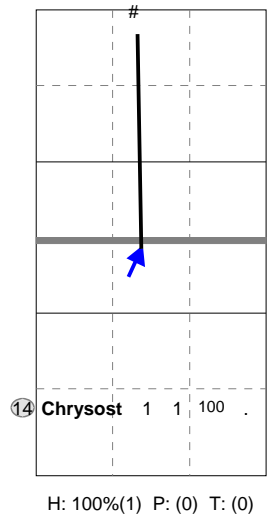

Total Direction Chart analysis

Cyprus Men National Team | 14 Chrysostmou | Atk after Rec | Setter in 1,5,4,2

XC	Ind.	*E%	N	#	#%	=	/
	8	67%	3	2	67%	0	0

X1	Ind.	*E%	N	#	#%	=	/
	10	100	1	1	100	0	0

X7	Ind.	*E%	N	#	#%	=	/
	5	.	1	0	0%	0	0

Total Direction Chart analysis

Cyprus Men National Team | 14 Chrysostmou | Atk after Rec |

X2	Ind.	*E%	N	#	#%	=	/
	6	20%	5	3	60%	1	1

X1	Ind.	*E%	N	#	#%	=	/
	2	-67	3	0	0%	2	0

XC	Ind.	*E%	N	#	#%	=	/
	10	100	1	1	100	0	0

Cyprus Men National Team | 14 Chrysostmou | Transition

XC	Ind.	*E%	N	#	#%	=	/
	10	100	1	1	100	0	0

X1	Ind.	*E%	N	#	#%	=	/
	10	100	1	1	100	0	0

Ind.	E%	N	#	#%	=	/
3	33%	21	8	38%	1	1

Ind.	E%	N	#	#%	=	/
5	38%	8	1	12%	1	0