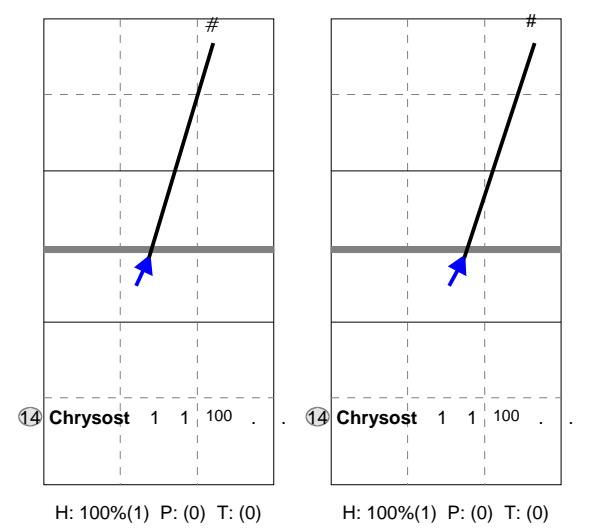

Total Direction Chart analysis

Cyprus Men National Team | 14 Chrysostmou | Atk after Rec | Setter in 1,5,4,2

XC	Ind.	*E%	N	#	#%	=	/
	8	67%	3	2	67%	0	0

X1	Ind.	*E%	N	#	#%	=	/
	10	100	1	1	100	0	0

X7	Ind.	*E%	N	#	#%	=	/
	5	.	1	0	0%	0	0

Total Direction Chart analysis

Cyprus Men National Team | 14 Chrysostmou | Atk after Rec |

X2	Ind.	*E%	N	#	#%	=	/
	6	20%	5	3	60%	1	1

X1	Ind.	*E%	N	#	#%	=	/
	2	-67	3	0	0%	2	0

XC	Ind.	*E%	N	#	#%	=	/
	10	100	1	1	100	0	0

Cyprus Men National Team | 14 Chrysostmou | Transition

XC	Ind.	*E%	N	#	#%	=	/
	10	100	1	1	100	0	0

X1	Ind.	*E%	N	#	#%	=	/
	10	100	1	1	100	0	0

Ind.	E%	N	#	#%	=	/
3	33%	21	8	38%	1	1

Ind.	E%	N	#	#%	=	/
5	38%	8	1	12%	1	0