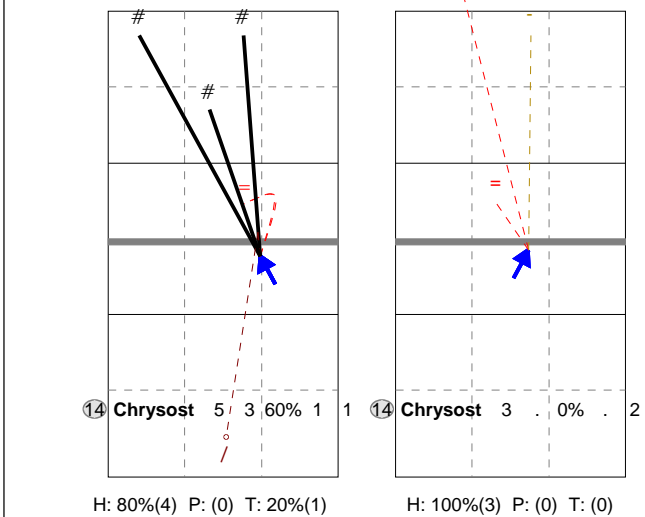

Total Direction Chart analysis

Cyprus Men National Team | 14 Chrysostmou | Atk after Rec | Setter in 1,5,4,2

XC	Ind.	*E%	N	#	#%	=	/
	8	67%	3	2	67%	0	0

X1	Ind.	*E%	N	#	#%	=	/
	10	100	1	1	100	0	0

X7	Ind.	*E%	N	#	#%	=	/
	5	.	1	0	0%	0	0

Total Direction Chart analysis

Cyprus Men National Team | 14 Chrysostmou | Atk after Rec |

X2	Ind.	*E%	N	#	#%	=	/
	6	20%	5	3	60%	1	1

X1	Ind.	*E%	N	#	#%	=	/
	2	-67	3	0	0%	2	0

XC	Ind.	*E%	N	#	#%	=	/
	10	100	1	1	100	0	0