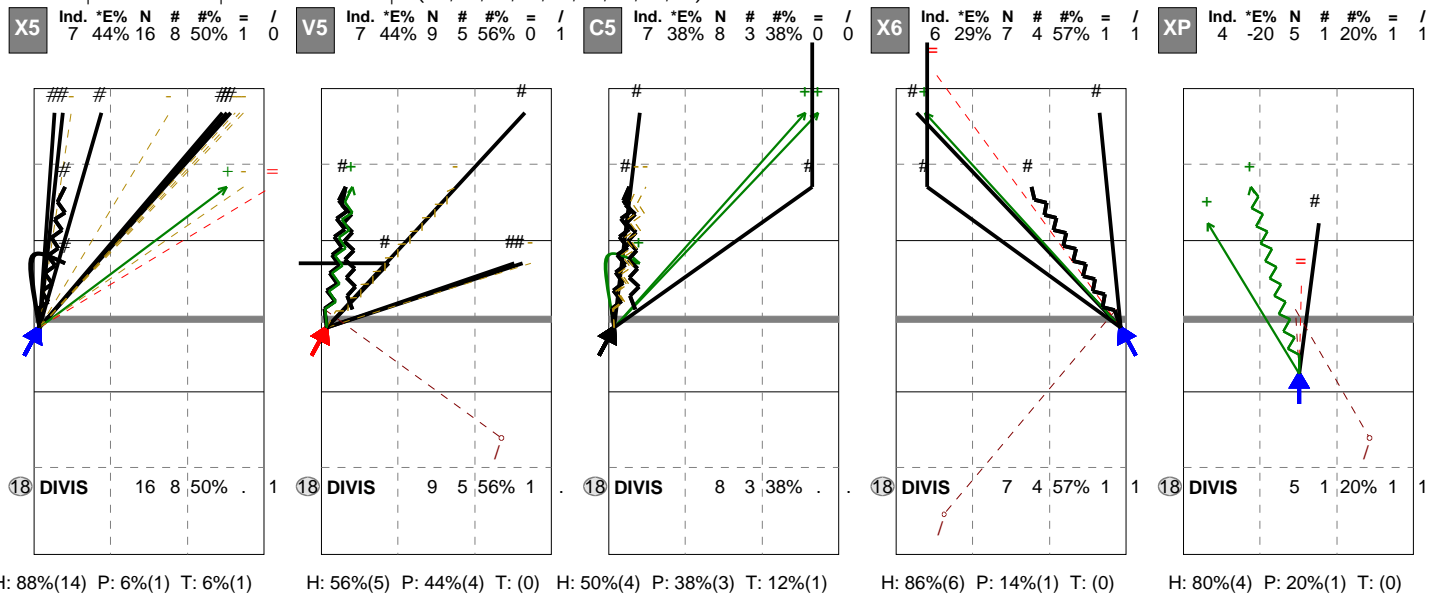

Total Direction Chart analysis

SLOVAKIA | 18 DIVIS | Atk after Rec | (XP,X5,X6,X8,C5,V5,V6,V8,VP)

Total Direction Chart analysis

SLOVAKIA | 18 DIVIS | Transition | (XP,X5,X6,X8,C5,V5,V6)