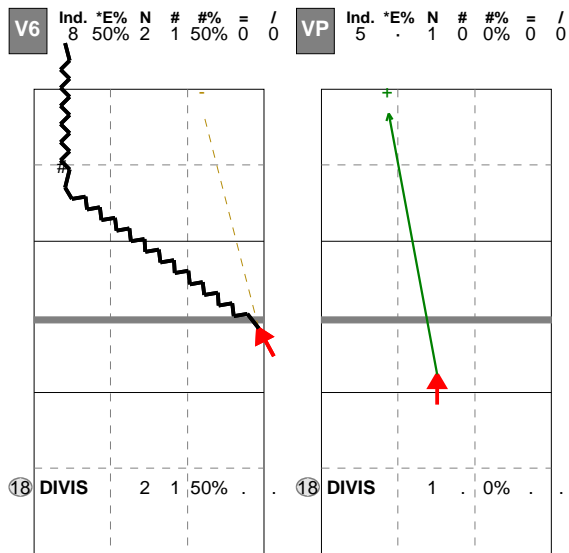

Total Direction Chart analysis

SLOVAKIA | 18 DIVIS | Atk after Rec | (XP,X5,X6,X8,C5,V5,V6,V8,VP)

Total Direction Chart analysis

SLOVAKIA | 18 DIVIS | Transition | (XP,X5,X6,X8,C5,V5,V6)