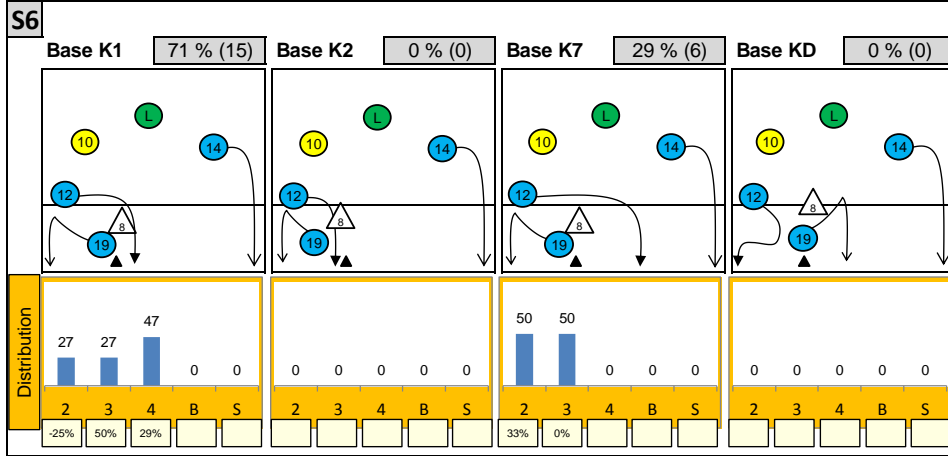

Attackdistribution depending on Settercalls - ITALY

2: Attack of Opposite

3: Attack of Middleblocker

4: Attack of Outside

B: Attack of Backrow

S: Attack of Setter

xx%: Efficiency of Attacks (-100% to +100%)