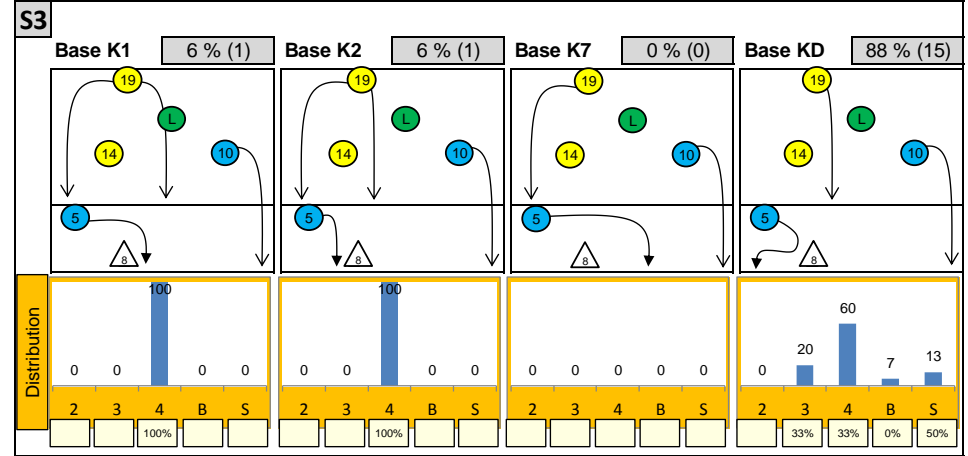

Attackdistribution depending on Settercalls - ITALY

2: Attack of Opposite

3: Attack of Middleblocker

4: Attack of Outside

B: Attack of Backrow

S: Attack of Setter

xx%: Efficiency of Attacks (-100% to +100%)