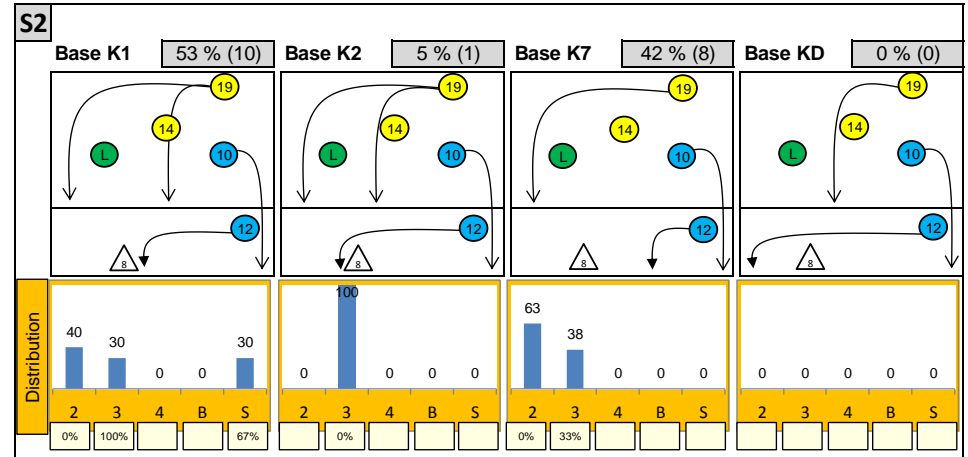

Attackdistribution depending on Settercalls - ITALY

2: Attack of Opposite

3: Attack of Middleblocker

4: Attack of Outside

B: Attack of Backrow

S: Attack of Setter

xx%: Efficiency of Attacks (-100% to +100%)