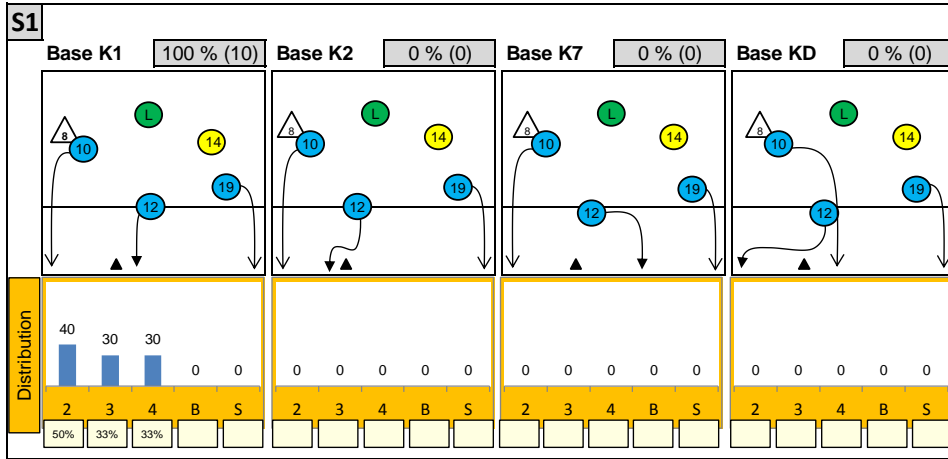

Attackdistribution depending on Settercalls - ITALY

2: Attack of Opposite

3: Attack of Middleblocker

4: Attack of Outside

B: Attack of Backrow

S: Attack of Setter

xx%: Efficiency of Attacks (-100% to +100%)