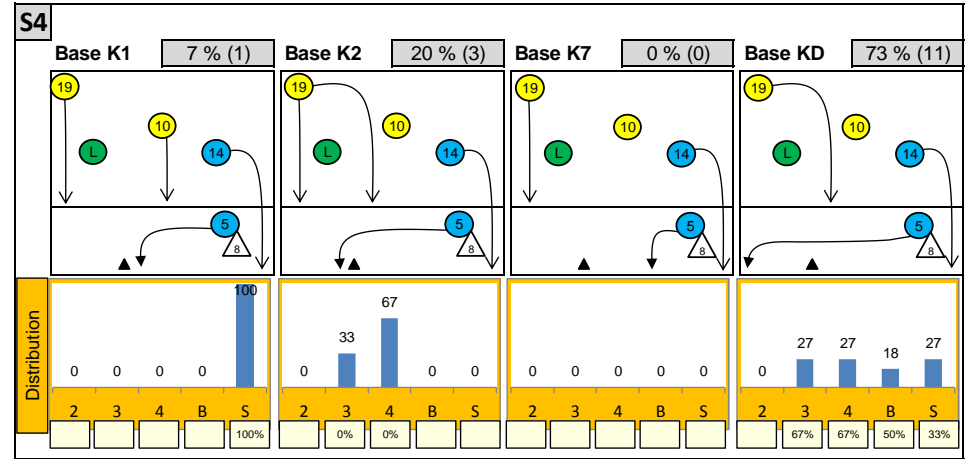

Attackdistribution depending on Settercalls - ITALY

2: Attack of Opposite

3: Attack of Middleblocker

4: Attack of Outside

B: Attack of Backrow

S: Attack of Setter

xx%: Efficiency of Attacks (-100% to +100%)