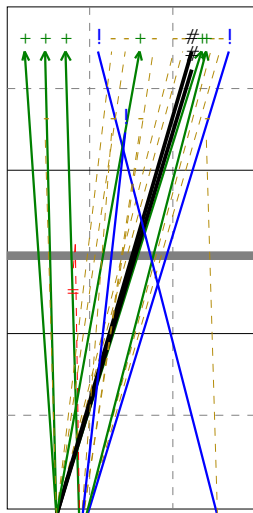

Total Direction Chart analysis

BELGIUM 98' | 3 COPPIN | Serv

Ind.	*E%	N	=	=%	#	/
5	30%	23	1	4%	2	0

Total Direction Chart analysis

BELGIUM 98' | 4 HERBOTS | Se

Ind.	*E%	N	=	=%	#	/
6	57%	23	0	0%	4	1

Total Direction Chart analysis

BELGIUM 98' | 16 DE QUICK | S

Ind.	*E%	N	=	=%	#	/
6	67%	3	0	0%	0	0

Total Direction Chart analysis

BELGIUM 98' | 9 VAN DEN VONDE

Ind.	*E%	N	=	=%	#	/
6	54%	28	2	7%	5	1

Total Direction Chart analysis

BELGIUM 98' | 11 STRAGIER |

Ind.	*E%	N	=	=%	#	/
4	19%	16	2	12%	0	0

Total Direction Chart analysis

BELGIUM 98' | 6 FLAMENT |

Ind.	*E%	N	=	=%	#	/
7	80%	5	0	0%	1	0

Total Direction Chart analysis

BELGIUM 98' | 2 VAN AVERMAET

Ind.	*E%	N	=	=%	#	/
4	8%	13	3	23%	2	0

Total Direction Chart analysis

BELGIUM 98' | 12 COPPENS | Se

Ind.	*E%	N	=	=%	#	/
5	36%	14	2	14%	3	0