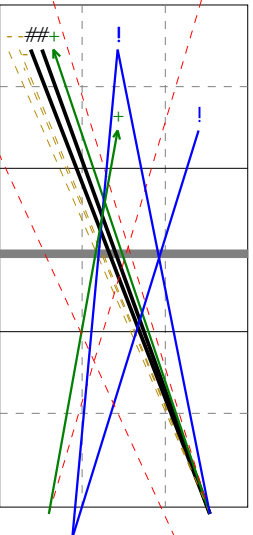

Total Direction Chart analysis

BELGIUM 98' | 3 COPPIN | Serv

Ind.	*E%	N	=	=%	#	/
5	30%	23	1	4%	2	0

Total Direction Chart analysis

BELGIUM 98' | 4 HERBOTS | Se

Ind.	*E%	N	=	=%	#	/
6	57%	23	0	0%	4	1

Total Direction Chart analysis

BELGIUM 98' | 16 DE QUICK | S

Ind.	*E%	N	=	=%	#	/
6	67%	3	0	0%	0	0

Total Direction Chart analysis

BELGIUM 98' | 9 VAN DEN VONDE

Ind.	*E%	N	=	=%	#	/
6	54%	28	2	7%	5	1

Total Direction Chart analysis

BELGIUM 98' | 11 STRAGIER |

Ind.	*E%	N	=	=%	#	/
4	19%	16	2	12%	0	0

Total Direction Chart analysis

BELGIUM 98' | 6 FLAMENT |

Ind.	*E%	N	=	=%	#	/
7	80%	5	0	0%	1	0

Total Direction Chart analysis

BELGIUM 98' | 2 VAN AVERMAET

Ind.	*E%	N	=	=%	#	/
4	8%	13	3	23%	2	0

Total Direction Chart analysis

BELGIUM 98' | 12 COPPENS | Se

Ind.	*E%	N	=	=%	#	/
5	36%	14	2	14%	3	0