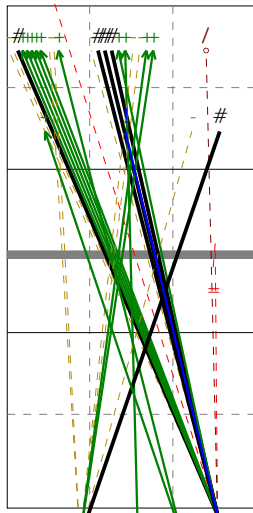

Total Direction Chart analysis

BELGIUM 98' | 3 COPPIN | Serv

Ind.	*E%	N	=	=%	#	/
5	30%	23	1	4%	2	0

Total Direction Chart analysis

BELGIUM 98' | 4 HERBOTS | Se

Ind.	*E%	N	=	=%	#	/
6	57%	23	0	0%	4	1

Total Direction Chart analysis

BELGIUM 98' | 16 DE QUICK | S

Ind.	*E%	N	=	=%	#	/
6	67%	3	0	0%	0	0

Total Direction Chart analysis

BELGIUM 98' | 9 VAN DEN VONDE

Ind.	*E%	N	=	=%	#	/
6	54%	28	2	7%	5	1

Total Direction Chart analysis

BELGIUM 98' | 11 STRAGIER |

Ind.	*E%	N	=	=%	#	/
4	19%	16	2	12%	0	0

Total Direction Chart analysis

BELGIUM 98' | 6 FLAMENT |

Ind.	*E%	N	=	=%	#	/
7	80%	5	0	0%	1	0

Total Direction Chart analysis

BELGIUM 98' | 2 VAN AVERMAET

Ind.	*E%	N	=	=%	#	/
4	8%	13	3	23%	2	0

Total Direction Chart analysis

BELGIUM 98' | 12 COPPENS | Se

Ind.	*E%	N	=	=%	#	/
5	36%	14	2	14%	3	0