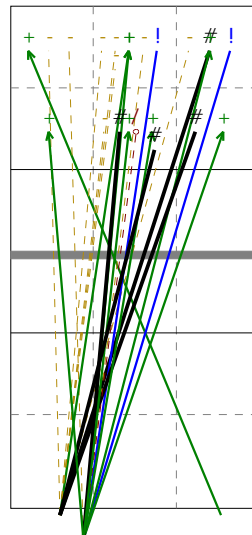

Total Direction Chart analysis

BELGIUM 98' | 3 COPPIN | Serv

Ind.	*E%	N	=	=%	#	/
5	30%	23	1	4%	2	0

Total Direction Chart analysis

BELGIUM 98' | 4 HERBOTS | Se

Ind.	*E%	N	=	=%	#	/
6	57%	23	0	0%	4	1

Total Direction Chart analysis

BELGIUM 98' | 16 DE QUICK | S

Ind.	*E%	N	=	=%	#	/
6	67%	3	0	0%	0	0

Total Direction Chart analysis

BELGIUM 98' | 9 VAN DEN VONDE

Ind.	*E%	N	=	=%	#	/
6	54%	28	2	7%	5	1

Total Direction Chart analysis

BELGIUM 98' | 11 STRAGIER |

Ind.	*E%	N	=	=%	#	/
4	19%	16	2	12%	0	0

Total Direction Chart analysis

BELGIUM 98' | 6 FLAMENT |

Ind.	*E%	N	=	=%	#	/
7	80%	5	0	0%	1	0

Total Direction Chart analysis

BELGIUM 98' | 2 VAN AVERMAET

Ind.	*E%	N	=	=%	#	/
4	8%	13	3	23%	2	0

Total Direction Chart analysis

BELGIUM 98' | 12 COPPENS | Se

Ind.	*E%	N	=	=%	#	/
5	36%	14	2	14%	3	0