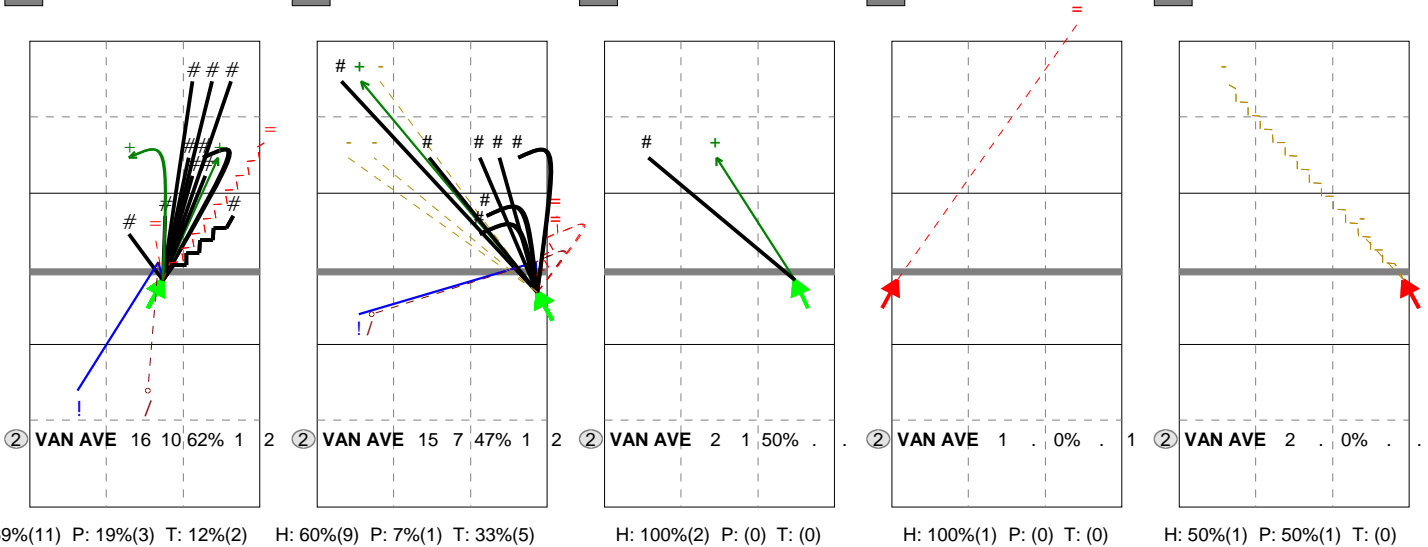

Total Direction Chart analysis

BELGIUM 98' | 2 VAN AVERMAET | Atk after Rec | Setter in 1,5,4,2

**X1** Ind. \*E% N # #% = / **CD** Ind. \*E% N # #% = / **CF** Ind. \*E% N # #% = / **V5** Ind. \*E% N # #% = / **V6** Ind. \*E% N # #% = /

Total Direction Chart analysis

BELGIUM 98' | 2 VAN AVERMAET | Transition | AND[\*~~AO,6][~~~AM,6][~~~AH,6]

**CD** Ind. \*E% N # #% = / **X1** Ind. \*E% N # #% = / **X2** Ind. \*E% N # #% = /

Total Direction Chart analysis