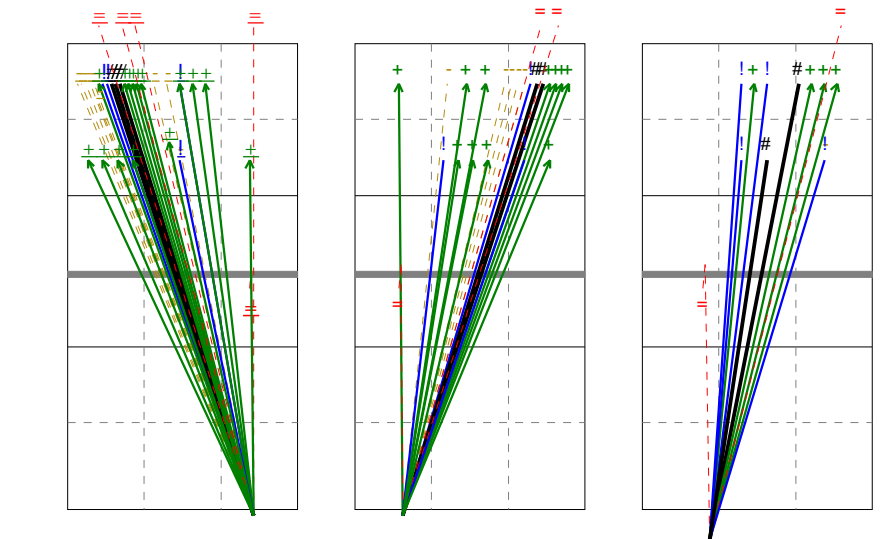

Total Direction Chart analysis

BELGIUM 98' | 2 VAN AVERMAET | Atk after Rec | Setter in 1,5,4,2

**X1** Ind. \*E% N # #% = / **CD** Ind. \*E% N # #% = / **CF** Ind. \*E% N # #% = / **V5** Ind. \*E% N # #% = / **V6** Ind. \*E% N # #% = /

Total Direction Chart analysis

BELGIUM 98' | 2 VAN AVERMAET | Transition | AND[\*~~AO,6][~~~AM,6][~~~AH,6]

**CD** Ind. \*E% N # #% = / **X1** Ind. \*E% N # #% = / **X2** Ind. \*E% N # #% = /

Total Direction Chart analysis

BELGIUM 98' | 2 VAN AVERMAET | Atk after Rec | Set

**CD** Ind. \*E% N # #% = /

Ind. \*E% N # #% = / **V6** Ind. \*E% N # #% = /

**V6** Ind. \*E% N # #% = /