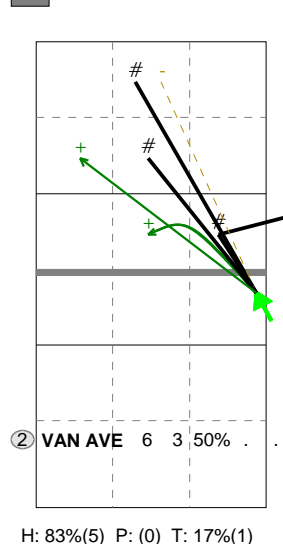

Total Direction Chart analysis

BELGIUM 98' | 2 VAN AVERMAET | Atk after Rec | Setter in 1,5,4,2

**X1** Ind. \*E% N # #% = / **CD** Ind. \*E% N # #% = / **CF** Ind. \*E% N # #% = / **V5** Ind. \*E% N # #% = / **V6** Ind. \*E% N # #% = /

Total Direction Chart analysis

BELGIUM 98' | 2 VAN AVERMAET | Transition | AND[\*~~AO,6][~~~AM,6][~~~AH,6]

**CD** Ind. \*E% N # #% = / **X1** Ind. \*E% N # #% = / **X2** Ind. \*E% N # #% = /

Total Direction Chart analysis

BELGIUM 98' | 2 VAN AVERMAET | Atk after Rec | Set

**CD** Ind. \*E% N # #% = /

Ind. \*E% N # #% = / **V6** Ind. \*E% N # #% = /

**V6** Ind. \*E% N # #% = /