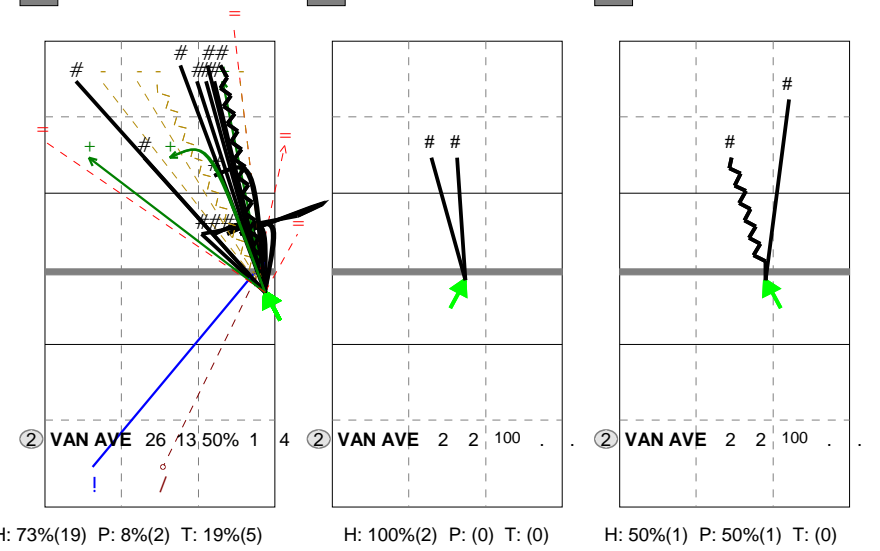

Total Direction Chart analysis

BELGIUM 98' | 2 VAN AVERMAET | Atk after Rec | Setter in 1,5,4,2

**X1** Ind. \*E% N # #% = / **CD** Ind. \*E% N # #% = / **CF** Ind. \*E% N # #% = / **V5** Ind. \*E% N # #% = / **V6** Ind. \*E% N # #% = /

Total Direction Chart analysis

BELGIUM 98' | 2 VAN AVERMAET | Transition | AND[\*~~AO,6][~~~AM,6][~~~AH,6]

**CD** Ind. \*E% N # #% = / **X1** Ind. \*E% N # #% = / **X2** Ind. \*E% N # #% = /

Total Direction Chart analysis

BELGIUM 98' | 2 VAN AVERMAET | Atk after Rec | Set

**CD** Ind. \*E% N # #% = /

Ind. \*E% N # #% = / **V6** Ind. \*E% N # #% = /

**V6** Ind. \*E% N # #% = /